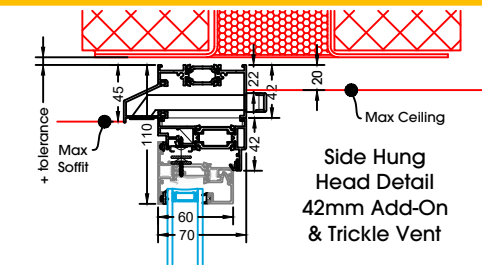

Sill is always required due to drainage