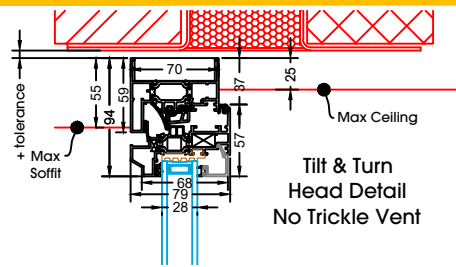

Tilt & Turn
Opening Jamb

Tilt & Turn
Opening Jamb
Inc 35mm Add-On

Tilt & Turn
Jamb
Inc 20mm Add-On

Tilt & Turn
Jamb
Inc 42mm Add-On

Tilt & Turn
Opening Jamb
Inc 20mm Add-On

Tilt & Turn
Opening Jamb
Inc 42mm Add-On

Tilt & Turn
Base Detail
Inc 25mm Sill

Tilt & Turn
Base Detail
Inc 15mm Add-On

**Tilt & Turn Head Detail
No Trickle Vent**

**Tilt & Turn Head Detail
20mm Add-On**

**Tilt & Turn Head Detail
30mm Add-On**

**Tilt & Turn Head Detail
42mm Add-On
& Trickle Vent**