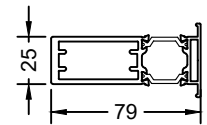

Fixed Reinforced Mullion

Slim And Flush Sill Options

60mm Bay Pole

135° Bay Pole

Bay Pole

90° Corner Post

25mm Coupler

15mm Coupler