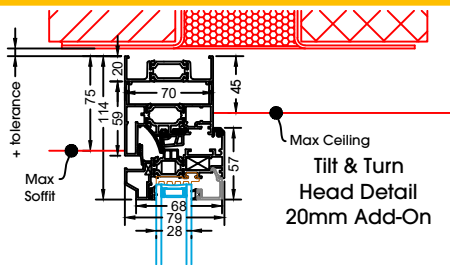

Tilt & Turn
Opening Jamb

Tilt & Turn
Opening Jamb
Inc 35mm Add-On

Tilt & Turn
Jamb
Inc 20mm Add-On

Tilt & Turn
Jamb
Inc 42mm Add-On

Tilt & Turn
Opening Jamb
Inc 20mm Add-On

Tilt & Turn
Opening Jamb
Inc 42mm Add-On

Tilt & Turn
Base Detail
Inc 25mm Sill

Tilt & Turn
Base Detail
Inc 15mm Add-On

**Tilt & Turn Head Detail
No Trickle Vent**

**Tilt & Turn Head Detail
20mm Add-On**

**Tilt & Turn Head Detail
30mm Add-On**

**Tilt & Turn Head Detail
42mm Add-On
& Trickle Vent**