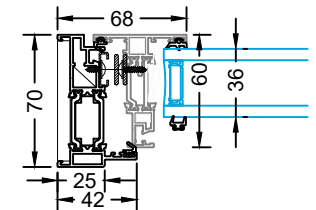

Egress Hinge Side Hung									
Maximum & Minimum Sash Sizes (mm), with Maximum Glazing Weight (KG)									
Width Height	400	450	500	550	600	650	700	750	800
500	45	45	45	45	45	45	45	45	45
600	45	45	45	45	45	45	45	45	45
700	45	45	45	45	45	45	45	45	45
800	45	45	45	45	45	45	45	45	45
900	45	45	45	45	45	45	45	45	45
1000	45	45	45	45	45	40	45	40	40
1100	45	45	45	45	45	40	40	35	35
1200	45	45	45	45	45	35	40	35	35
1300	45	45	45	40	40	30	30	30	30
1400	45	45	45	40	40	30	30	25	25
1500	45	45	45	35	35	30	30	25	25
1600	45	45	45	30	30	25	25	20	20

Sill is always required due to drainage

28mm Glass Unit

32mm Glass Unit

36mm Glass Unit

45mm Glass Unit

Side Hung Fixed Mullion

Side Hung Hinge Jamb

Side Hung Head Detail No Trickle Vent

Side Hung Flying Mullion

Side Hung Transom

Side Hung Base Detail Inc 25mm Sill

Top Hung
Head Detail
No Trickle Vent

Top Hung
Head Detail
20mm Add-On

Top Hung
Head Detail
30mm Add-On

Top Hung
Head Detail
42mm Add-On
& Trickle Vent