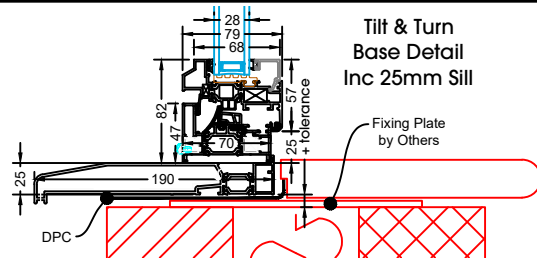

Tilt & Turn
Opening Jamb

Tilt & Turn
Opening Jamb
Inc 35mm Add-On

Tilt & Turn
Jamb
Inc 20mm Add-On

Tilt & Turn
Jamb
Inc 42mm Add-On

Tilt & Turn
Opening Jamb
Inc 20mm Add-On

Tilt & Turn
Opening Jamb
Inc 42mm Add-On

Tilt & Turn
Base Detail
Inc 25mm Sill

Tilt & Turn
Base Detail
Inc 15mm Add-On

**Tilt & Turn Head Detail
No Trickle Vent**

**Tilt & Turn Head Detail
20mm Add-On**

**Tilt & Turn Head Detail
30mm Add-On**

**Tilt & Turn Head Detail
42mm Add-On
& Trickle Vent**

**Tilt & Turn Jamb
Inc 35mm Add-On**

Tilt & Turn Jamb

Tilt & Turn Opening Jamb

**Tilt & Turn Opening Jamb
Inc 35mm Add-On**

**Tilt & Turn Jamb
Inc 20mm Add-On**

**Tilt & Turn Jamb
Inc 42mm Add-On**

**Tilt & Turn Opening Jamb
Inc 20mm Add-On**