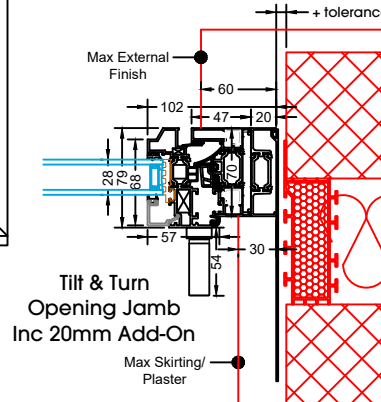

Tilt & Turn
Head Detail
No Trickle Vent

Tilt & Turn
Head Detail
20mm Add-On

Tilt & Turn
Head Detail
30mm Add-On

Tilt & Turn
Head Detail
42mm Add-On
& Trickle Vent

Tilt & Turn
Jamb
Inc 35mm Add-On

Tilt & Turn
Jamb

Tilt & Turn
Opening Jamb

Tilt & Turn
Opening Jamb
Inc 35mm Add-On

Tilt & Turn
Jamb
Inc 20mm Add-On

Tilt & Turn
Jamb
Inc 42mm Add-On

Tilt & Turn
Opening Jamb
Inc 20mm Add-On

Tilt & Turn
Opening Jamb
Inc 42mm Add-On

Tilt & Turn
Base Detail
Inc 25mm Sill

Tilt & Turn
Base Detail
Inc 15mm Add-On

**Tilt & Turn Head Detail
No Trickle Vent**

**Tilt & Turn Head Detail
20mm Add-On**

**Tilt & Turn Head Detail
30mm Add-On**

**Tilt & Turn Head Detail
42mm Add-On
& Trickle Vent**

**Tilt & Turn Jamb
Inc 35mm Add-On**

Tilt & Turn Jamb

Tilt & Turn Opening Jamb

**Tilt & Turn Opening Jamb
Inc 35mm Add-On**

**Tilt & Turn Jamb
Inc 20mm Add-On**

**Tilt & Turn Jamb
Inc 42mm Add-On**

**Tilt & Turn Opening Jamb
Inc 20mm Add-On**