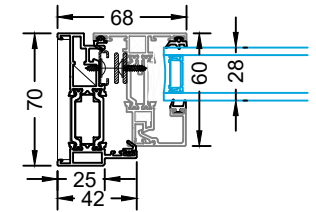

Standard Or Restricted Hinge - Top Hung								
Maximum & Minimum Sash Sizes (mm), with Maximum Glazing Weight (KG)								
Width Height	422	600	800	1000	1200	1400	1600	1700
500	45	45	45	45	45	45	45	45
600	45	45	45	45	45	45	45	45
700	45	45	45	45	45	45	45	45
800	45	45	45	45	45	45	45	45
900	45	45	45	45	45	45	45	45
1000	45	45	45	45	45	40	45	40
1100	45	45	45	45	45	40	40	35
1200	45	45	45	45	45	35	40	35
1300	45	45	45	40	40	30	30	30
1400	45	45	45	40	40	30	30	NA
1500	45	45	45	35	35	30	30	NA
1600	45	45	45	30	30	NA	NA	NA

Egress Hinge Side Hung									
Maximum & Minimum Sash Sizes (mm), with Maximum Glazing Weight (KG)									
Width Height	400	450	500	550	600	650	700	750	800
500	45	45	45	45	45	45	45	45	45
600	45	45	45	45	45	45	45	45	45
700	45	45	45	45	45	45	45	45	45
800	45	45	45	45	45	45	45	45	45
900	45	45	45	45	45	45	45	45	45
1000	45	45	45	45	45	40	45	40	40
1100	45	45	45	45	45	40	40	35	35
1200	45	45	45	45	45	35	40	35	35
1300	45	45	45	40	40	30	30	30	30
1400	45	45	45	40	40	30	30	25	25
1500	45	45	45	35	35	30	30	25	25
1600	45	45	45	30	30	25	25	20	20

Sill is always required due to drainage

28mm Glass Unit

32mm Glass Unit

36mm Glass Unit

45mm Glass Unit

Side Hung Fixed Mullion

Side Hung Hinge Jamb

Side Hung Head Detail No Trickle Vent