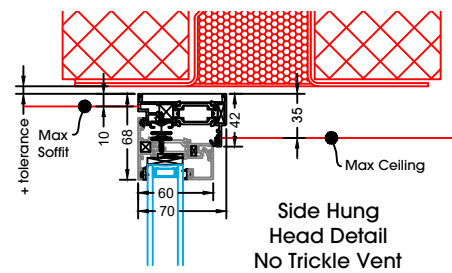

Egress Hinge Side Hung									
Maximum & Minimum Sash Sizes (mm), with Maximum Glazing Weight (KG)									
Width Height	400	450	500	550	600	650	700	750	800
500	45	45	45	45	45	45	45	45	45
600	45	45	45	45	45	45	45	45	45
700	45	45	45	45	45	45	45	45	45
800	45	45	45	45	45	45	45	45	45
900	45	45	45	45	45	45	45	45	45
1000	45	45	45	45	45	40	45	40	40
1100	45	45	45	45	45	40	40	35	35
1200	45	45	45	45	45	35	40	35	35
1300	45	45	45	40	40	30	30	30	30
1400	45	45	45	40	40	30	30	25	25
1500	45	45	45	35	35	30	30	25	25
1600	45	45	45	30	30	25	25	20	20

Sill is always required due to drainage

28mm Glass Unit

32mm Glass Unit

36mm Glass Unit

45mm Glass Unit

Side Hung Fixed Mullion

Side Hung Hinge Jamb

Side Hung Head Detail No Trickle Vent

Side Hung Flying Mullion

Side Hung Transom

Side Hung Base Detail Inc 25mm Sill

Top Hung
Head Detail
No Trickle Vent

Top Hung
Head Detail
20mm Add-On

Top Hung
Head Detail
30mm Add-On

Top Hung
Head Detail
42mm Add-On
& Trickle Vent

Top Hung
Jamb

Top Hung
Jamb
Inc 35mm Add-On

Top Hung
Jamb
Inc 20mm Add-On

Top Hung
Jamb
Inc 42mm Add-On

Top Hung
Base Detail
Inc 25mm Sill

Sill is always
required due
to drainage

Top Hung
Base Detail
Inc 25mm Sill &
20mm Add-On