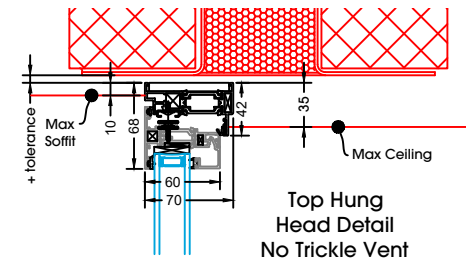

Side Hung Flying Mullion

Side Hung Transom

Side Hung Base Detail Inc 25mm Sill

Top Hung
Head Detail
No Trickle Vent

Top Hung
Head Detail
20mm Add-On

Top Hung
Head Detail
30mm Add-On

Top Hung
Head Detail
42mm Add-On
& Trickle Vent

Top Hung
Jamb

Top Hung
Jamb
Inc 35mm Add-On

Top Hung
Jamb
Inc 20mm Add-On

Top Hung
Jamb
Inc 42mm Add-On

Top Hung
Base Detail
Inc 25mm Sill

Sill is always
required due
to drainage

Top Hung
Base Detail
Inc 25mm Sill &
20mm Add-On

Tilt & Turn
Head Detail
No Trickle Vent

Tilt & Turn
Head Detail
20mm Add-On

Tilt & Turn
Head Detail
30mm Add-On

Tilt & Turn
Head Detail
42mm Add-On
& Trickle Vent

Tilt & Turn
Jamb
Inc 35mm Add-On

Tilt & Turn
Jamb

Tilt & Turn
Opening Jamb

Tilt & Turn
Opening Jamb
Inc 35mm Add-On

Tilt & Turn
Jamb
Inc 20mm Add-On

Tilt & Turn
Jamb
Inc 42mm Add-On

Tilt & Turn
Opening Jamb
Inc 20mm Add-On

Tilt & Turn
Opening Jamb
Inc 42mm Add-On