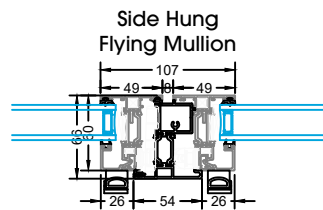

Egress Hinge Side Hung									
Maximum & Minimum Sash Sizes (mm), with Maximum Glazing Weight (KG)									
Width Height	400	450	500	550	600	650	700	750	800
500	45	45	45	45	45	45	45	45	45
600	45	45	45	45	45	45	45	45	45
700	45	45	45	45	45	45	45	45	45
800	45	45	45	45	45	45	45	45	45
900	45	45	45	45	45	45	45	45	45
1000	45	45	45	45	45	40	45	40	40
1100	45	45	45	45	45	40	40	35	35
1200	45	45	45	45	45	35	40	35	35
1300	45	45	45	40	40	30	30	30	30
1400	45	45	45	40	40	30	30	25	25
1500	45	45	45	35	35	30	30	25	25
1600	45	45	45	30	30	25	25	20	20

Sill is always required due to drainage

28mm Glass Unit

32mm Glass Unit

36mm Glass Unit

45mm Glass Unit

Side Hung Fixed Mullion

Side Hung Hinge Jamb

Side Hung Head Detail No Trickle Vent

Side Hung Flying Mullion

Side Hung Transom

Side Hung Base Detail Inc 25mm Sill

Top Hung
Head Detail
No Trickle Vent

Top Hung
Head Detail
20mm Add-On

Top Hung
Head Detail
30mm Add-On

Top Hung
Head Detail
42mm Add-On
& Trickle Vent

Top Hung
Jamb

Top Hung
Jamb
Inc 35mm Add-On

Top Hung
Jamb
Inc 20mm Add-On

Top Hung
Jamb
Inc 42mm Add-On

Top Hung
Base Detail
Inc 25mm Sill

Sill is always
required due
to drainage

Top Hung
Base Detail
Inc 25mm Sill &
20mm Add-On