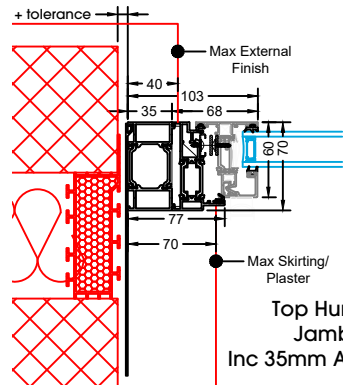

Egress Hinge Side Hung									
Maximum & Minimum Sash Sizes (mm), with Maximum Glazing Weight (KG)									
Width Height	400	450	500	550	600	650	700	750	800
500	45	45	45	45	45	45	45	45	45
600	45	45	45	45	45	45	45	45	45
700	45	45	45	45	45	45	45	45	45
800	45	45	45	45	45	45	45	45	45
900	45	45	45	45	45	45	45	45	45
1000	45	45	45	45	45	40	45	40	40
1100	45	45	45	45	45	40	40	35	35
1200	45	45	45	45	45	35	40	35	35
1300	45	45	45	40	40	30	30	30	30
1400	45	45	45	40	40	30	30	25	25
1500	45	45	45	35	35	30	30	25	25
1600	45	45	45	30	30	25	25	20	20

Sill is always required due to drainage

28mm Glass Unit

32mm Glass Unit

36mm Glass Unit

45mm Glass Unit

Side Hung Fixed Mullion

Side Hung Hinge Jamb

Side Hung Head Detail No Trickle Vent

Side Hung Flying Mullion

Side Hung Transom

Side Hung Base Detail Inc 25mm Sill

Top Hung
Head Detail
No Trickle Vent

Top Hung
Head Detail
20mm Add-On

Top Hung
Head Detail
30mm Add-On

Top Hung
Head Detail
42mm Add-On
& Trickle Vent

Top Hung
Jamb

Top Hung
Jamb
Inc 35mm Add-On

Top Hung
Jamb
Inc 20mm Add-On

Top Hung
Jamb
Inc 42mm Add-On

Top Hung
Base Detail
Inc 25mm Sill

Sill is always
required due
to drainage

Top Hung
Base Detail
Inc 25mm Sill &
20mm Add-On