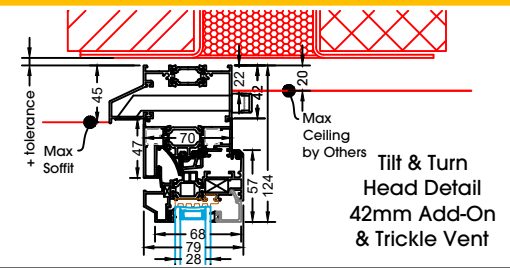

Top Hung
Jamb

Top Hung
Jamb
Inc 35mm Add-On

Top Hung
Jamb
Inc 20mm Add-On

Top Hung
Jamb
Inc 42mm Add-On

Top Hung
Base Detail
Inc 25mm Sill

Sill is always
required due
to drainage

Top Hung
Base Detail
Inc 25mm Sill &
20mm Add-On

Tilt & Turn
Head Detail
No Trickle Vent

Tilt & Turn
Head Detail
20mm Add-On

Tilt & Turn
Head Detail
30mm Add-On

Tilt & Turn
Head Detail
42mm Add-On
& Trickle Vent

Tilt & Turn
Jamb
Inc 35mm Add-On

Tilt & Turn
Jamb