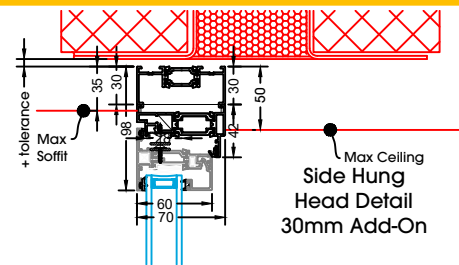

Sill is always required due to drainage