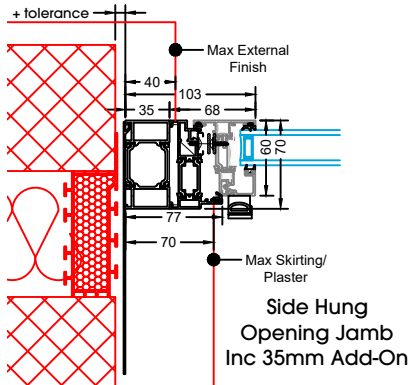

Sill is always required due to drainage