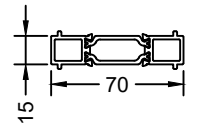

Fixed Reinforced Mullion

Slim And Flush Sill Options

60mm Bay Pole

135° Bay Pole

Bay Pole

90° Corner Post

25mm Coupler

15mm Coupler