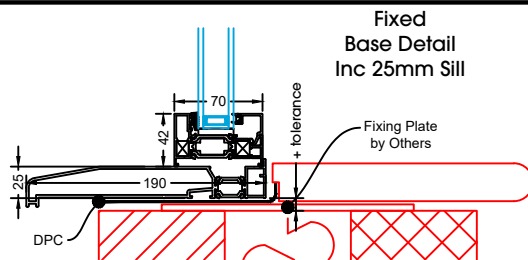

**Tilt & Turn Jamb
Inc 35mm Add-On**

Tilt & Turn Jamb

Tilt & Turn Opening Jamb

**Tilt & Turn Opening Jamb
Inc 35mm Add-On**

**Tilt & Turn Jamb
Inc 20mm Add-On**

**Tilt & Turn Jamb
Inc 42mm Add-On**

**Tilt & Turn Opening Jamb
Inc 20mm Add-On**

**Tilt & Turn Opening Jamb
Inc 42mm Add-On**

**Tilt & Turn Base Detail
Inc 25mm Sill**

**Tilt & Turn Base Detail
Inc 15mm Add-On**

Tilt & Turn Transom

Tilt & Turn Mullion

Fixed Frame Head Detail
No Trickle Vent

Fixed Frame Head Detail
20mm Add-On

Fixed Frame Head Detail
30mm Add-On

Fixed Frame Head Detail
42mm Add-On & Trickle Vent

Fixed Jamb

Fixed Jamb
Inc 20mm Add-On

Fixed Jamb
Inc 35mm Add-On

Fixed Jamb
Inc 42mm Add-On