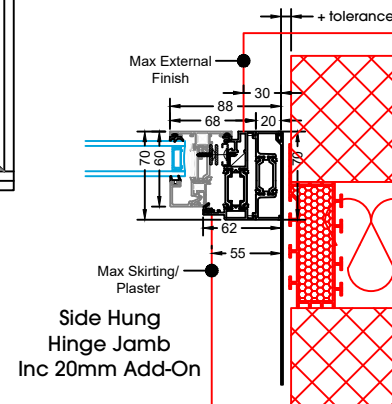

Sill is always required due to drainage