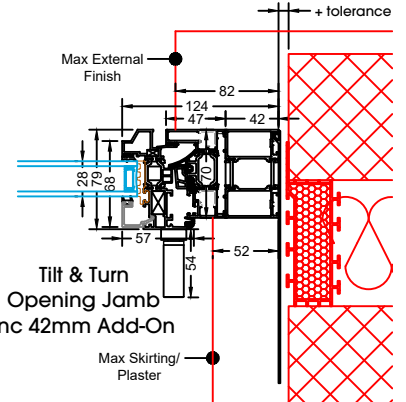

Tilt & Turn
Head Detail
No Trickle Vent

Tilt & Turn
Head Detail
20mm Add-On

Tilt & Turn
Head Detail
30mm Add-On

Tilt & Turn
Head Detail
42mm Add-On
& Trickle Vent

Tilt & Turn
Jamb
Inc 35mm Add-On

Tilt & Turn
Jamb

Tilt & Turn
Opening Jamb

Tilt & Turn
Opening Jamb
Inc 35mm Add-On

Tilt & Turn
Jamb
Inc 20mm Add-On

Tilt & Turn
Jamb
Inc 42mm Add-On

Tilt & Turn
Opening Jamb
Inc 20mm Add-On

Tilt & Turn
Opening Jamb
Inc 42mm Add-On

Tilt & Turn
Base Detail
Inc 25mm Sill

Tilt & Turn
Base Detail
Inc 15mm Add-On

**Tilt & Turn Head Detail
No Trickle Vent**

**Tilt & Turn Head Detail
20mm Add-On**

**Tilt & Turn Head Detail
30mm Add-On**

**Tilt & Turn Head Detail
42mm Add-On
& Trickle Vent**

**Tilt & Turn Jamb
Inc 35mm Add-On**

Tilt & Turn Jamb

Tilt & Turn Opening Jamb

**Tilt & Turn Opening Jamb
Inc 35mm Add-On**

**Tilt & Turn Jamb
Inc 20mm Add-On**

**Tilt & Turn Jamb
Inc 42mm Add-On**

**Tilt & Turn Opening Jamb
Inc 20mm Add-On**