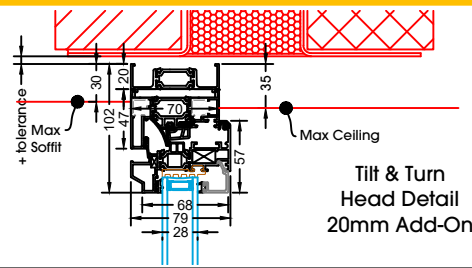

Tilt & Turn
Head Detail
20mm Add-On