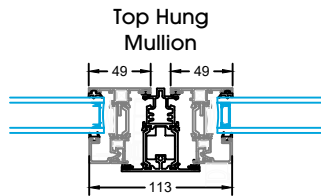

Side Hung Flying Mullion

Side Hung Transom

Side Hung Base Detail Inc 25mm Sill

Top Hung
Head Detail
No Trickle Vent

Top Hung
Head Detail
20mm Add-On

Top Hung
Head Detail
30mm Add-On

Top Hung
Head Detail
42mm Add-On
& Trickle Vent

Top Hung
Jamb

Top Hung
Jamb
Inc 35mm Add-On

Top Hung
Jamb
Inc 20mm Add-On

Top Hung
Jamb
Inc 42mm Add-On

Top Hung
Base Detail
Inc 25mm Sill

Sill is always
required due
to drainage

Top Hung
Base Detail
Inc 25mm Sill &
20mm Add-On

Tilt & Turn
Head Detail
No Trickle Vent

Tilt & Turn
Head Detail
20mm Add-On

Tilt & Turn
Head Detail
30mm Add-On

Tilt & Turn
Head Detail
42mm Add-On
& Trickle Vent

Tilt & Turn
Jamb
Inc 35mm Add-On

Tilt & Turn
Jamb

Tilt & Turn
Opening Jamb

Tilt & Turn
Opening Jamb
Inc 35mm Add-On

Tilt & Turn
Jamb
Inc 20mm Add-On

Tilt & Turn
Jamb
Inc 42mm Add-On

Tilt & Turn
Opening Jamb
Inc 20mm Add-On

Tilt & Turn
Opening Jamb
Inc 42mm Add-On