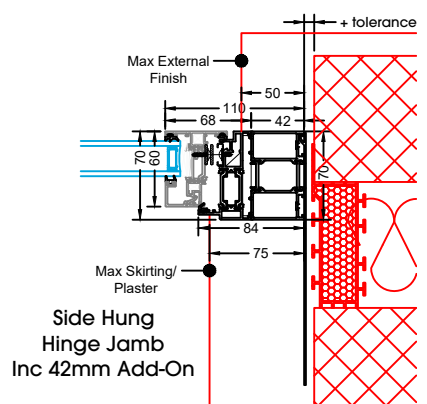

28mm Glass Unit