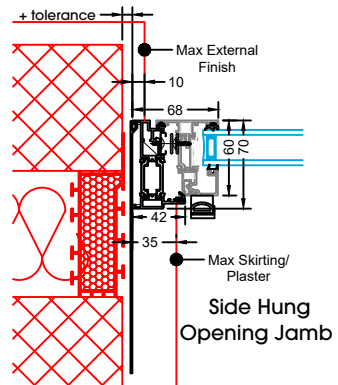

Sill is always required due to drainage