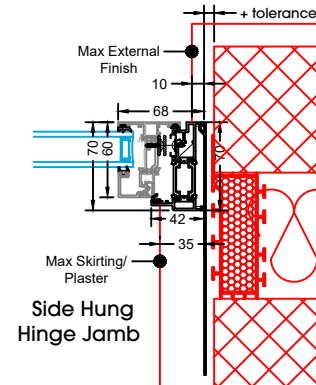

Sill is always required due to drainage