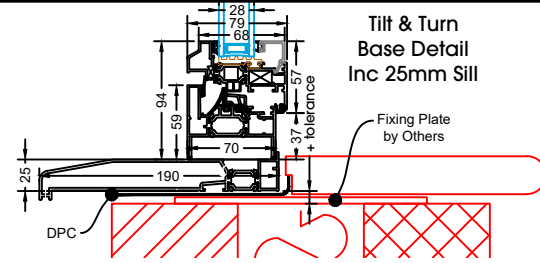

Tilt & Turn
Base Detail
Inc 25mm Sill

Tilt & Turn
Base Detail
Inc 15mm Add-On

**Tilt & Turn Head Detail
No Trickle Vent**

**Tilt & Turn Head Detail
20mm Add-On**

**Tilt & Turn Head Detail
30mm Add-On**

**Tilt & Turn Head Detail
42mm Add-On
& Trickle Vent**

**Tilt & Turn Jamb
Inc 35mm Add-On**

Tilt & Turn Jamb

Tilt & Turn Opening Jamb

**Tilt & Turn Opening Jamb
Inc 35mm Add-On**

**Tilt & Turn Jamb
Inc 20mm Add-On**

**Tilt & Turn Jamb
Inc 42mm Add-On**

**Tilt & Turn Opening Jamb
Inc 20mm Add-On**

**Tilt & Turn Opening Jamb
Inc 42mm Add-On**

**Tilt & Turn Base Detail
Inc 25mm Sill**

**Tilt & Turn Base Detail
Inc 15mm Add-On**

Tilt & Turn Transom

Tilt & Turn Mullion

Fixed Frame Head Detail
No Trickle Vent