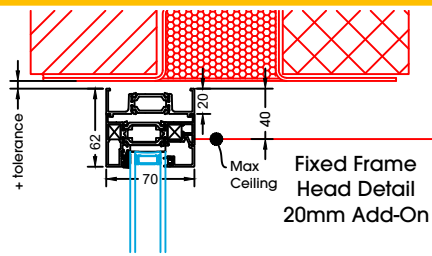

**Tilt & Turn Jamb
Inc 35mm Add-On**

Tilt & Turn Jamb

Tilt & Turn Opening Jamb

**Tilt & Turn Opening Jamb
Inc 35mm Add-On**

**Tilt & Turn Jamb
Inc 20mm Add-On**

**Tilt & Turn Jamb
Inc 42mm Add-On**

**Tilt & Turn Opening Jamb
Inc 20mm Add-On**

**Tilt & Turn Opening Jamb
Inc 42mm Add-On**

**Tilt & Turn Base Detail
Inc 25mm Sill**

**Tilt & Turn Base Detail
Inc 15mm Add-On**

Tilt & Turn Transom

Tilt & Turn Mullion

Fixed Frame Head Detail
No Trickle Vent