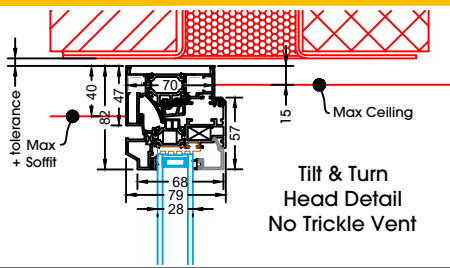

Top Hung
Jamb

Top Hung
Jamb
Inc 35mm Add-On

Top Hung
Jamb
Inc 20mm Add-On

Top Hung
Jamb
Inc 42mm Add-On

Top Hung
Base Detail
Inc 25mm Sill

Sill is always
required due
to drainage

Top Hung
Base Detail
Inc 25mm Sill &
20mm Add-On

Tilt & Turn
Head Detail
No Trickle Vent

Tilt & Turn
Head Detail
20mm Add-On

Tilt & Turn
Head Detail
30mm Add-On

Tilt & Turn
Head Detail
42mm Add-On
& Trickle Vent

Tilt & Turn
Jamb
Inc 35mm Add-On

Tilt & Turn
Jamb