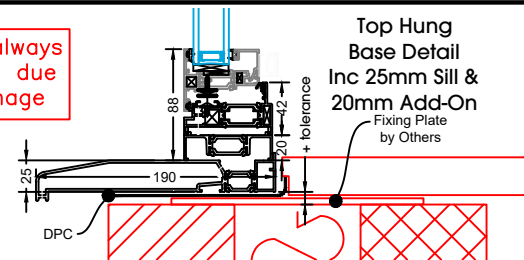

Top Hung
Jamb

Top Hung
Jamb
Inc 35mm Add-On

Top Hung
Jamb
Inc 20mm Add-On

Top Hung
Jamb
Inc 42mm Add-On

Top Hung
Base Detail
Inc 25mm Sill

Sill is always
required due
to drainage

Top Hung
Base Detail
Inc 25mm Sill &
20mm Add-On

Tilt & Turn
Head Detail
No Trickle Vent

Tilt & Turn
Head Detail
20mm Add-On

Tilt & Turn
Head Detail
30mm Add-On

Tilt & Turn
Head Detail
42mm Add-On
& Trickle Vent

Tilt & Turn
Jamb
Inc 35mm Add-On

Tilt & Turn
Jamb