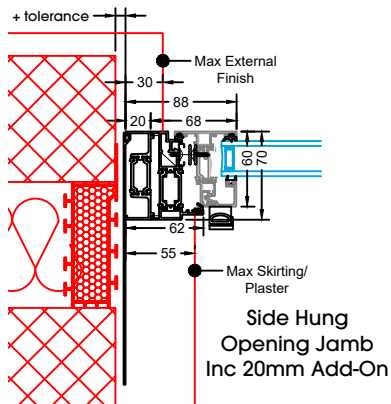

Sill is always required due to drainage