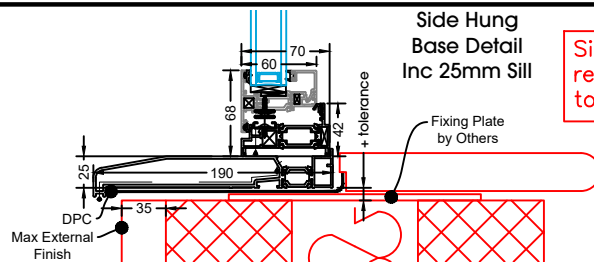

Sill is always required due to drainage