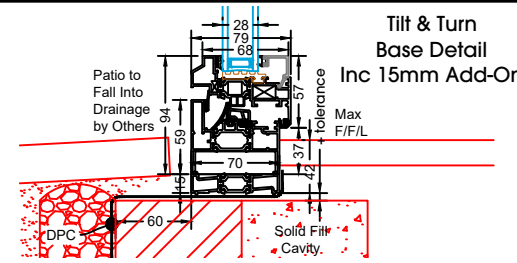

Tilt & Turn
Base Detail
Inc 25mm Sill

Tilt & Turn
Base Detail
Inc 15mm Add-On

**Tilt & Turn Head Detail
No Trickle Vent**

**Tilt & Turn Head Detail
20mm Add-On**

**Tilt & Turn Head Detail
30mm Add-On**

**Tilt & Turn Head Detail
42mm Add-On
& Trickle Vent**

**Tilt & Turn Jamb
Inc 35mm Add-On**

Tilt & Turn Jamb

Tilt & Turn Opening Jamb

**Tilt & Turn Opening Jamb
Inc 35mm Add-On**

**Tilt & Turn Jamb
Inc 20mm Add-On**

**Tilt & Turn Jamb
Inc 42mm Add-On**

**Tilt & Turn Opening Jamb
Inc 20mm Add-On**

**Tilt & Turn Opening Jamb
Inc 42mm Add-On**

**Tilt & Turn Base Detail
Inc 25mm Sill**

**Tilt & Turn Base Detail
Inc 15mm Add-On**

Tilt & Turn Transom

Tilt & Turn Mullion

Fixed Frame Head Detail
No Trickle Vent