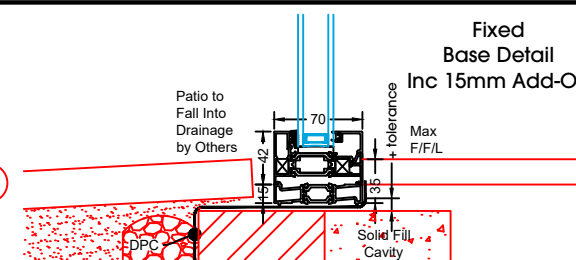

Fixed Base Detail
Inc 20mm Add-On & 25mm Sill