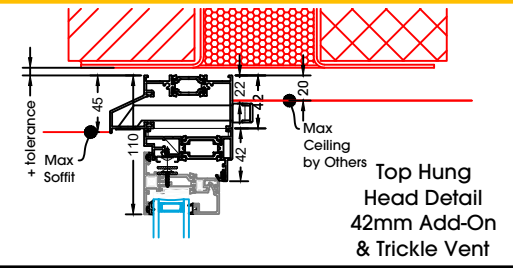

Side Hung Flying Mullion

Side Hung Transom

Side Hung Base Detail Inc 25mm Sill

Top Hung
Head Detail
No Trickle Vent

Top Hung
Head Detail
20mm Add-On

Top Hung
Head Detail
30mm Add-On

Top Hung
Head Detail
42mm Add-On
& Trickle Vent

Top Hung
Jamb

Top Hung
Jamb
Inc 35mm Add-On

Top Hung
Jamb
Inc 20mm Add-On

Top Hung
Jamb
Inc 42mm Add-On

Top Hung
Base Detail
Inc 25mm Sill

Sill is always
required due
to drainage

Top Hung
Base Detail
Inc 25mm Sill &
20mm Add-On