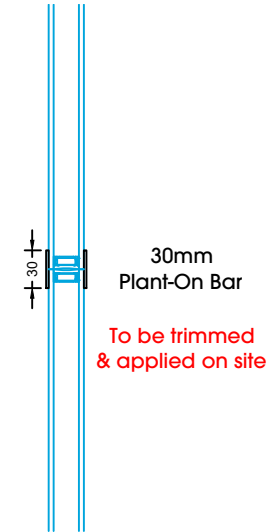

**Tilt & Turn Opening Jamb
Inc 42mm Add-On**

**Tilt & Turn Base Detail
Inc 25mm Sill**

**Tilt & Turn Base Detail
Inc 15mm Add-On**

Tilt & Turn Transom

Tilt & Turn Mullion

Fixed Frame Head Detail
No Trickle Vent

Fixed Frame Head Detail
20mm Add-On

Fixed Frame Head Detail
30mm Add-On

Fixed Frame Head Detail
42mm Add-On & Trickle Vent

Fixed Jamb

Fixed Jamb
Inc 20mm Add-On

Fixed Jamb
Inc 35mm Add-On

Fixed Jamb
Inc 42mm Add-On

Fixed Base Detail
Inc 25mm Sill

Fixed Base Detail
Inc 20mm Add-On & 25mm Sill

Fixed Base Detail
Inc 15mm Add-On

28mm Glass Unit

32mm Glass Unit

36mm Glass Unit

45mm Glass Unit

Fixed Mullion

Fixed Reinforced Mullion

Slim And Flush Sill Options

60mm Bay Pole

135° Bay Pole

Bay Pole

90° Corner Post

25mm Coupler

15mm Coupler