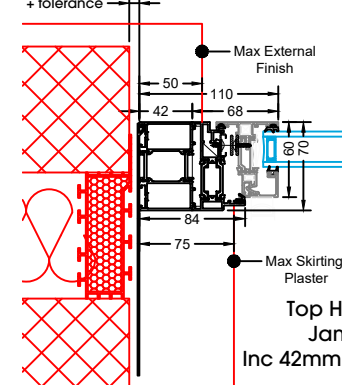

Egress Hinge Side Hung									
Maximum & Minimum Sash Sizes (mm), with Maximum Glazing Weight (KG)									
Width Height	400	450	500	550	600	650	700	750	800
500	45	45	45	45	45	45	45	45	45
600	45	45	45	45	45	45	45	45	45
700	45	45	45	45	45	45	45	45	45
800	45	45	45	45	45	45	45	45	45
900	45	45	45	45	45	45	45	45	45
1000	45	45	45	45	45	40	45	40	40
1100	45	45	45	45	45	40	40	35	35
1200	45	45	45	45	45	35	40	35	35
1300	45	45	45	40	40	30	30	30	30
1400	45	45	45	40	40	30	30	25	25
1500	45	45	45	35	35	30	30	25	25
1600	45	45	45	30	30	25	25	20	20

Sill is always required due to drainage

28mm Glass Unit

32mm Glass Unit

36mm Glass Unit

45mm Glass Unit

Side Hung Fixed Mullion

Side Hung Hinge Jamb

Side Hung Head Detail No Trickle Vent

Side Hung Flying Mullion

Side Hung Transom

Side Hung Base Detail Inc 25mm Sill

Top Hung
Head Detail
No Trickle Vent

Top Hung
Head Detail
20mm Add-On

Top Hung
Head Detail
30mm Add-On

Top Hung
Head Detail
42mm Add-On
& Trickle Vent

Top Hung
Jamb

Top Hung
Jamb
Inc 35mm Add-On

Top Hung
Jamb
Inc 20mm Add-On

Top Hung
Jamb
Inc 42mm Add-On

Top Hung
Base Detail
Inc 25mm Sill

Sill is always
required due
to drainage

Top Hung
Base Detail
Inc 25mm Sill &
20mm Add-On