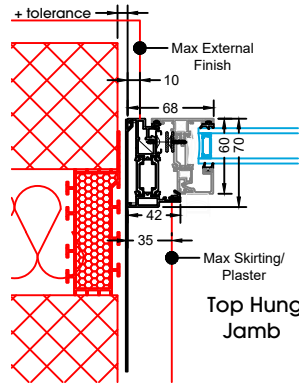

Egress Hinge Side Hung									
Maximum & Minimum Sash Sizes (mm), with Maximum Glazing Weight (KG)									
Width Height	400	450	500	550	600	650	700	750	800
500	45	45	45	45	45	45	45	45	45
600	45	45	45	45	45	45	45	45	45
700	45	45	45	45	45	45	45	45	45
800	45	45	45	45	45	45	45	45	45
900	45	45	45	45	45	45	45	45	45
1000	45	45	45	45	45	40	45	40	40
1100	45	45	45	45	45	40	40	35	35
1200	45	45	45	45	45	35	40	35	35
1300	45	45	45	40	40	30	30	30	30
1400	45	45	45	40	40	30	30	25	25
1500	45	45	45	35	35	30	30	25	25
1600	45	45	45	30	30	25	25	20	20

Sill is always required due to drainage

28mm Glass Unit

32mm Glass Unit

36mm Glass Unit

45mm Glass Unit

Side Hung Fixed Mullion

Side Hung Hinge Jamb

Side Hung Head Detail No Trickle Vent

Side Hung Flying Mullion

Side Hung Transom

Side Hung Base Detail Inc 25mm Sill

Top Hung
Head Detail
No Trickle Vent

Top Hung
Head Detail
20mm Add-On

Top Hung
Head Detail
30mm Add-On

Top Hung
Head Detail
42mm Add-On
& Trickle Vent

Top Hung
Jamb

Top Hung
Jamb
Inc 35mm Add-On

Top Hung
Jamb
Inc 20mm Add-On

Top Hung
Jamb
Inc 42mm Add-On

Top Hung
Base Detail
Inc 25mm Sill

Sill is always
required due
to drainage

Top Hung
Base Detail
Inc 25mm Sill &
20mm Add-On