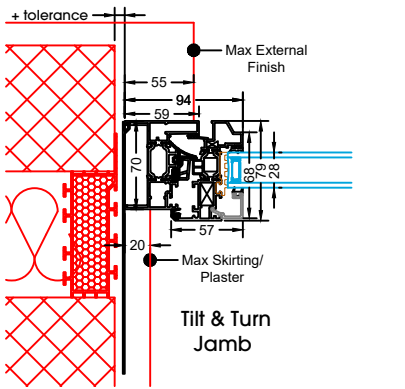

Tilt & Turn
Opening Jamb

Tilt & Turn
Opening Jamb
Inc 35mm Add-On

Tilt & Turn
Jamb
Inc 20mm Add-On

Tilt & Turn
Jamb
Inc 42mm Add-On

Tilt & Turn
Opening Jamb
Inc 20mm Add-On

Tilt & Turn
Opening Jamb
Inc 42mm Add-On

Tilt & Turn
Base Detail
Inc 25mm Sill

Tilt & Turn
Base Detail
Inc 15mm Add-On

**Tilt & Turn Head Detail
No Trickle Vent**

**Tilt & Turn Head Detail
20mm Add-On**

**Tilt & Turn Head Detail
30mm Add-On**

**Tilt & Turn Head Detail
42mm Add-On
& Trickle Vent**

**Tilt & Turn Jamb
Inc 35mm Add-On**

Tilt & Turn Jamb

Tilt & Turn Opening Jamb

**Tilt & Turn Opening Jamb
Inc 35mm Add-On**

**Tilt & Turn Jamb
Inc 20mm Add-On**

**Tilt & Turn Jamb
Inc 42mm Add-On**

**Tilt & Turn Opening Jamb
Inc 20mm Add-On**

**Tilt & Turn Opening Jamb
Inc 42mm Add-On**

**Tilt & Turn Base Detail
Inc 25mm Sill**

**Tilt & Turn Base Detail
Inc 15mm Add-On**

Tilt & Turn Transom

Tilt & Turn Mullion

Fixed Frame Head Detail
No Trickle Vent