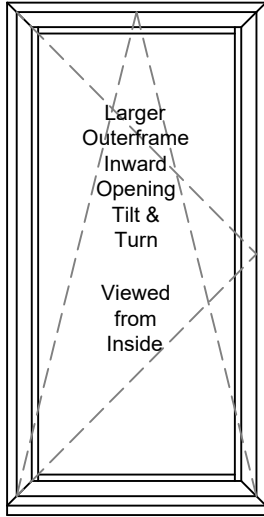

**Tilt & Turn Jamb
Inc 42mm Add-On**

**Tilt & Turn Opening Jamb
Inc 20mm Add-On**