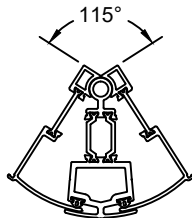

Fixed Reinforced Mullion

Slim And Flush Sill Options

60mm Bay Pole

135° Bay Pole

Bay Pole

90° Corner Post

25mm Coupler

15mm Coupler