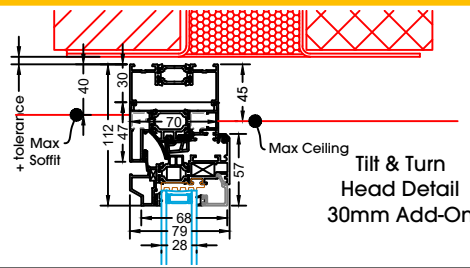

Top Hung
Jamb

Top Hung
Jamb
Inc 35mm Add-On

Top Hung
Jamb
Inc 20mm Add-On

Top Hung
Jamb
Inc 42mm Add-On

Top Hung
Base Detail
Inc 25mm Sill

Sill is always
required due
to drainage

Top Hung
Base Detail
Inc 25mm Sill &
20mm Add-On

Tilt & Turn
Head Detail
No Trickle Vent

Tilt & Turn
Head Detail
20mm Add-On

Tilt & Turn
Head Detail
30mm Add-On

Tilt & Turn
Head Detail
42mm Add-On
& Trickle Vent

Tilt & Turn
Jamb
Inc 35mm Add-On

Tilt & Turn
Jamb