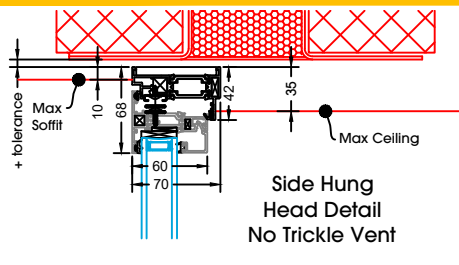

Sill is always required due to drainage