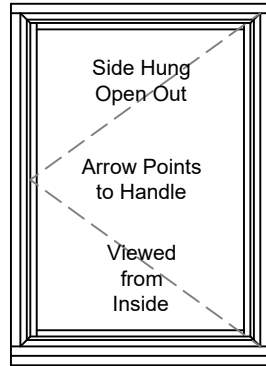

Sill is always required due to drainage