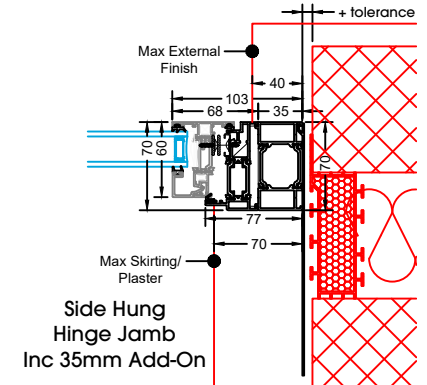

Sill is always required due to drainage