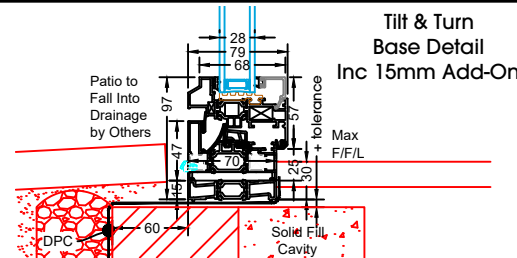

Tilt & Turn
Opening Jamb

Tilt & Turn
Opening Jamb
Inc 35mm Add-On

Tilt & Turn
Jamb
Inc 20mm Add-On

Tilt & Turn
Jamb
Inc 42mm Add-On

Tilt & Turn
Opening Jamb
Inc 20mm Add-On

Tilt & Turn
Opening Jamb
Inc 42mm Add-On

Tilt & Turn
Base Detail
Inc 25mm Sill

Tilt & Turn
Base Detail
Inc 15mm Add-On

**Tilt & Turn Head Detail
No Trickle Vent**

**Tilt & Turn Head Detail
20mm Add-On**

**Tilt & Turn Head Detail
30mm Add-On**

**Tilt & Turn Head Detail
42mm Add-On
& Trickle Vent**