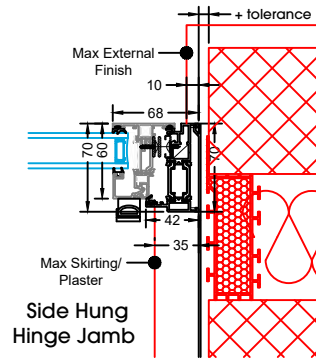

Egress Hinge Side Hung									
Maximum & Minimum Sash Sizes (mm), with Maximum Glazing Weight (KG)									
Width Height	400	450	500	550	600	650	700	750	800
500	45	45	45	45	45	45	45	45	45
600	45	45	45	45	45	45	45	45	45
700	45	45	45	45	45	45	45	45	45
800	45	45	45	45	45	45	45	45	45
900	45	45	45	45	45	45	45	45	45
1000	45	45	45	45	45	40	45	40	40
1100	45	45	45	45	45	40	40	35	35
1200	45	45	45	45	45	35	40	35	35
1300	45	45	45	40	40	30	30	30	30
1400	45	45	45	40	40	30	30	25	25
1500	45	45	45	35	35	30	30	25	25
1600	45	45	45	30	30	25	25	20	20

Sill is always required due to drainage

28mm Glass Unit

32mm Glass Unit

36mm Glass Unit

45mm Glass Unit

Side Hung Fixed Mullion

Side Hung Hinge Jamb

Side Hung Head Detail No Trickle Vent

Side Hung Flying Mullion

Side Hung Transom

Side Hung Base Detail Inc 25mm Sill

Top Hung
Head Detail
No Trickle Vent

Top Hung
Head Detail
20mm Add-On

Top Hung
Head Detail
30mm Add-On

Top Hung
Head Detail
42mm Add-On
& Trickle Vent

Top Hung
Jamb

Top Hung
Jamb
Inc 35mm Add-On

Top Hung
Jamb
Inc 20mm Add-On

Top Hung
Jamb
Inc 42mm Add-On

Top Hung
Base Detail
Inc 25mm Sill

Sill is always
required due
to drainage

Top Hung
Base Detail
Inc 25mm Sill &
20mm Add-On