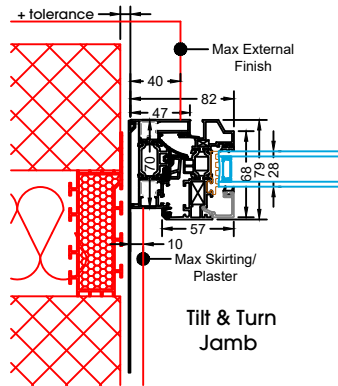

Top Hung
Jamb

Top Hung
Jamb
Inc 35mm Add-On

Top Hung
Jamb
Inc 20mm Add-On

Top Hung
Jamb
Inc 42mm Add-On

Top Hung
Base Detail
Inc 25mm Sill

Sill is always
required due
to drainage

Top Hung
Base Detail
Inc 25mm Sill &
20mm Add-On

Tilt & Turn
Head Detail
No Trickle Vent

Tilt & Turn
Head Detail
20mm Add-On

Tilt & Turn
Head Detail
30mm Add-On

Tilt & Turn
Head Detail
42mm Add-On
& Trickle Vent

Tilt & Turn
Jamb
Inc 35mm Add-On

Tilt & Turn
Jamb

Tilt & Turn
Opening Jamb

Tilt & Turn
Opening Jamb
Inc 35mm Add-On

Tilt & Turn
Jamb
Inc 20mm Add-On

Tilt & Turn
Jamb
Inc 42mm Add-On

Tilt & Turn
Opening Jamb
Inc 20mm Add-On

Tilt & Turn
Opening Jamb
Inc 42mm Add-On

Tilt & Turn
Base Detail
Inc 25mm Sill

Tilt & Turn
Base Detail
Inc 15mm Add-On

**Tilt & Turn Head Detail
No Trickle Vent**

**Tilt & Turn Head Detail
20mm Add-On**

**Tilt & Turn Head Detail
30mm Add-On**

**Tilt & Turn Head Detail
42mm Add-On
& Trickle Vent**