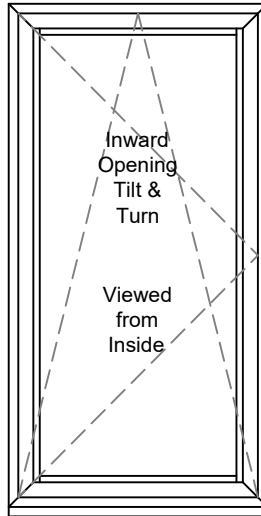

Maximum and Minimum Sash Sizes (mm) (See page XX for full table)				
Opening Style	Min Width	Max Width	Min Height	Max Height
Side Hung	400	800	500	1600
Top Hung	400	1700	500	1500
Fixed	300	3000*	300	3000*
Angled Fixed	As fixed, see chart on page XX for minimum upstands			
Tilt & Turn				

Tilt & Turn
Head Detail
No Trickle Vent

Tilt & Turn
Head Detail
20mm Add-On

Tilt & Turn
Head Detail
30mm Add-On

Tilt & Turn
Head Detail
42mm Add-On
& Trickle Vent

Tilt & Turn
Jamb
Inc 35mm Add-On

Tilt & Turn
Jamb

Tilt & Turn
Opening Jamb

Tilt & Turn
Opening Jamb
Inc 35mm Add-On

Tilt & Turn
Jamb
Inc 20mm Add-On

Tilt & Turn
Jamb
Inc 42mm Add-On

Tilt & Turn
Opening Jamb
Inc 20mm Add-On

Tilt & Turn
Opening Jamb
Inc 42mm Add-On