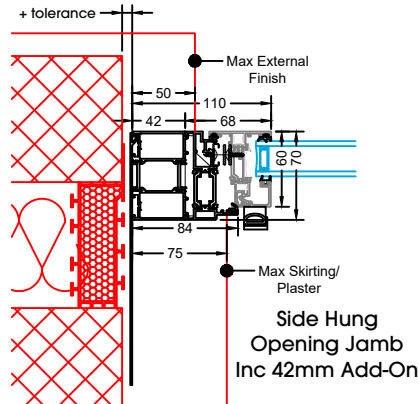

Sill is always required due to drainage