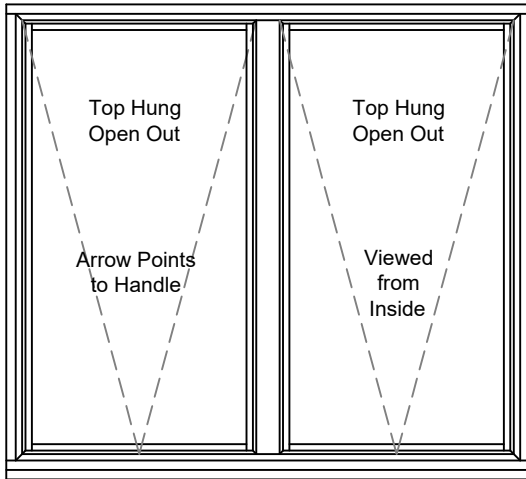

Top Hung
Jamb

Top Hung
Jamb
Inc 35mm Add-On

Top Hung
Jamb
Inc 20mm Add-On

Top Hung
Jamb
Inc 42mm Add-On

Top Hung
Base Detail
Inc 25mm Sill

Sill is always
required due
to drainage

Top Hung
Base Detail
Inc 25mm Sill &
20mm Add-On