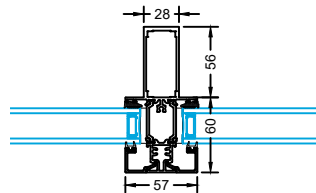

Fixed Frame Head Detail
20mm Add-On

Fixed Frame Head Detail
30mm Add-On

Fixed Frame Head Detail
42mm Add-On & Trickle Vent

Fixed Jamb

Fixed Jamb
Inc 20mm Add-On

Fixed Jamb
Inc 35mm Add-On

Fixed Jamb
Inc 42mm Add-On

Fixed Base Detail
Inc 25mm Sill

Fixed Base Detail
Inc 20mm Add-On & 25mm Sill

Fixed Base Detail
Inc 15mm Add-On

28mm Glass Unit

32mm Glass Unit

36mm Glass Unit

45mm Glass Unit

Fixed Mullion

Fixed Reinforced Mullion

Slim And Flush Sill Options

60mm Bay Pole

135° Bay Pole

Bay Pole

90° Corner Post

25mm Coupler

15mm Coupler