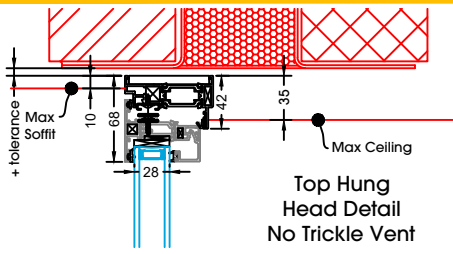

Egress Hinge Side Hung									
Maximum & Minimum Sash Sizes (mm), with Maximum Glazing Weight (KG)									
Width Height	400	450	500	550	600	650	700	750	800
500	45	45	45	45	45	45	45	45	45
600	45	45	45	45	45	45	45	45	45
700	45	45	45	45	45	45	45	45	45
800	45	45	45	45	45	45	45	45	45
900	45	45	45	45	45	45	45	45	45
1000	45	45	45	45	45	40	45	40	40
1100	45	45	45	45	45	40	40	35	35
1200	45	45	45	45	45	35	40	35	35
1300	45	45	45	40	40	30	30	30	30
1400	45	45	45	40	40	30	30	25	25
1500	45	45	45	35	35	30	30	25	25
1600	45	45	45	30	30	25	25	20	20

Sill is always required due to drainage

28mm Glass Unit

32mm Glass Unit

36mm Glass Unit

45mm Glass Unit

Side Hung Fixed Mullion

Side Hung Hinge Jamb

Side Hung Head Detail No Trickle Vent

Side Hung Flying Mullion

Side Hung Transom

Side Hung Base Detail Inc 25mm Sill

Top Hung
Head Detail
No Trickle Vent

Top Hung
Head Detail
20mm Add-On

Top Hung
Head Detail
30mm Add-On

Top Hung
Head Detail
42mm Add-On
& Trickle Vent