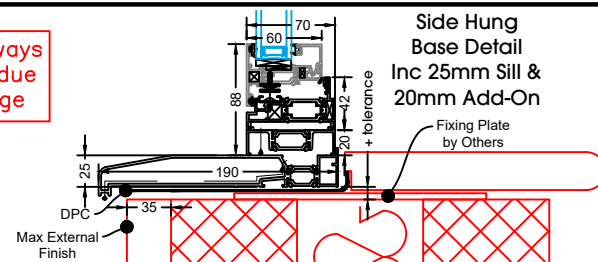

Sill is always required due to drainage