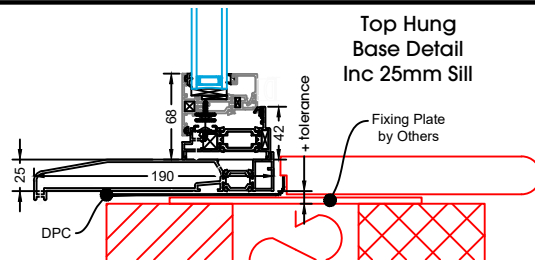

Side Hung Flying Mullion

Side Hung Transom

Side Hung Base Detail Inc 25mm Sill

Top Hung
Head Detail
No Trickle Vent

Top Hung
Head Detail
20mm Add-On

Top Hung
Head Detail
30mm Add-On

Top Hung
Head Detail
42mm Add-On
& Trickle Vent

Top Hung
Jamb

Top Hung
Jamb
Inc 35mm Add-On

Top Hung
Jamb
Inc 20mm Add-On

Top Hung
Jamb
Inc 42mm Add-On

Top Hung
Base Detail
Inc 25mm Sill

Sill is always
required due
to drainage

Top Hung
Base Detail
Inc 25mm Sill &
20mm Add-On

Tilt & Turn
Head Detail
No Trickle Vent

Tilt & Turn
Head Detail
20mm Add-On

Tilt & Turn
Head Detail
30mm Add-On

Tilt & Turn
Head Detail
42mm Add-On
& Trickle Vent

Tilt & Turn
Jamb
Inc 35mm Add-On

Tilt & Turn
Jamb

Tilt & Turn
Opening Jamb

Tilt & Turn
Opening Jamb
Inc 35mm Add-On

Tilt & Turn
Jamb
Inc 20mm Add-On

Tilt & Turn
Jamb
Inc 42mm Add-On

Tilt & Turn
Opening Jamb
Inc 20mm Add-On

Tilt & Turn
Opening Jamb
Inc 42mm Add-On