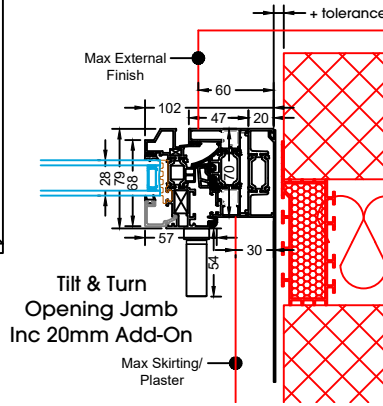

Tilt & Turn
Opening Jamb

Tilt & Turn
Opening Jamb
Inc 35mm Add-On

Tilt & Turn
Jamb
Inc 20mm Add-On

Tilt & Turn
Jamb
Inc 42mm Add-On

Tilt & Turn
Opening Jamb
Inc 20mm Add-On

Tilt & Turn
Opening Jamb
Inc 42mm Add-On

Tilt & Turn
Base Detail
Inc 25mm Sill

Tilt & Turn
Base Detail
Inc 15mm Add-On

**Tilt & Turn Head Detail
No Trickle Vent**

**Tilt & Turn Head Detail
20mm Add-On**

**Tilt & Turn Head Detail
30mm Add-On**

**Tilt & Turn Head Detail
42mm Add-On
& Trickle Vent**

**Tilt & Turn Jamb
Inc 35mm Add-On**

Tilt & Turn Jamb

Tilt & Turn Opening Jamb

**Tilt & Turn Opening Jamb
Inc 35mm Add-On**

**Tilt & Turn Jamb
Inc 20mm Add-On**

**Tilt & Turn Jamb
Inc 42mm Add-On**

**Tilt & Turn Opening Jamb
Inc 20mm Add-On**

**Tilt & Turn Opening Jamb
Inc 42mm Add-On**

**Tilt & Turn Base Detail
Inc 25mm Sill**

**Tilt & Turn Base Detail
Inc 15mm Add-On**

Tilt & Turn Transom

Tilt & Turn Mullion

Fixed Frame Head Detail
No Trickle Vent