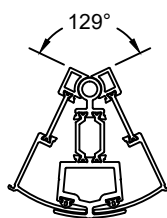

Fixed Reinforced Mullion

Slim And Flush Sill Options

60mm Bay Pole

135° Bay Pole

Bay Pole

90° Corner Post

25mm Coupler

15mm Coupler