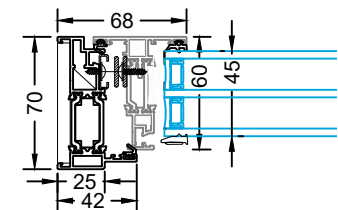

Egress Hinge Side Hung									
Maximum & Minimum Sash Sizes (mm), with Maximum Glazing Weight (KG)									
Width Height	400	450	500	550	600	650	700	750	800
500	45	45	45	45	45	45	45	45	45
600	45	45	45	45	45	45	45	45	45
700	45	45	45	45	45	45	45	45	45
800	45	45	45	45	45	45	45	45	45
900	45	45	45	45	45	45	45	45	45
1000	45	45	45	45	45	40	45	40	40
1100	45	45	45	45	45	40	40	35	35
1200	45	45	45	45	45	35	40	35	35
1300	45	45	45	40	40	30	30	30	30
1400	45	45	45	40	40	30	30	25	25
1500	45	45	45	35	35	30	30	25	25
1600	45	45	45	30	30	25	25	20	20

Sill is always required due to drainage

28mm Glass Unit

32mm Glass Unit

36mm Glass Unit

45mm Glass Unit

Side Hung Fixed Mullion

Side Hung Hinge Jamb

Side Hung Head Detail No Trickle Vent

Side Hung Flying Mullion

Side Hung Transom

Side Hung Base Detail Inc 25mm Sill

Top Hung
Head Detail
No Trickle Vent

Top Hung
Head Detail
20mm Add-On

Top Hung
Head Detail
30mm Add-On

Top Hung
Head Detail
42mm Add-On
& Trickle Vent