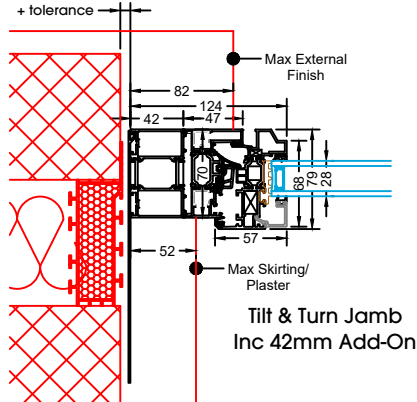

Top Hung
Jamb

Top Hung
Jamb
Inc 35mm Add-On

Top Hung
Jamb
Inc 20mm Add-On

Top Hung
Jamb
Inc 42mm Add-On

Top Hung
Base Detail
Inc 25mm Sill

Sill is always
required due
to drainage

Top Hung
Base Detail
Inc 25mm Sill &
20mm Add-On

Tilt & Turn
Head Detail
No Trickle Vent

Tilt & Turn
Head Detail
20mm Add-On

Tilt & Turn
Head Detail
30mm Add-On

Tilt & Turn
Head Detail
42mm Add-On
& Trickle Vent

Tilt & Turn
Jamb
Inc 35mm Add-On

Tilt & Turn
Jamb

Tilt & Turn
Opening Jamb

Tilt & Turn
Opening Jamb
Inc 35mm Add-On

Tilt & Turn
Jamb
Inc 20mm Add-On

Tilt & Turn
Jamb
Inc 42mm Add-On

Tilt & Turn
Opening Jamb
Inc 20mm Add-On

Tilt & Turn
Opening Jamb
Inc 42mm Add-On

Tilt & Turn
Base Detail
Inc 25mm Sill

Tilt & Turn
Base Detail
Inc 15mm Add-On

**Tilt & Turn Head Detail
No Trickle Vent**

**Tilt & Turn Head Detail
20mm Add-On**

**Tilt & Turn Head Detail
30mm Add-On**

**Tilt & Turn Head Detail
42mm Add-On
& Trickle Vent**