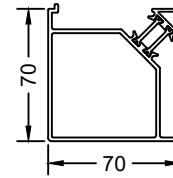

Fixed Reinforced Mullion

Slim And Flush Sill Options

60mm Bay Pole

135° Bay Pole

Bay Pole

90° Corner Post

25mm Coupler

15mm Coupler