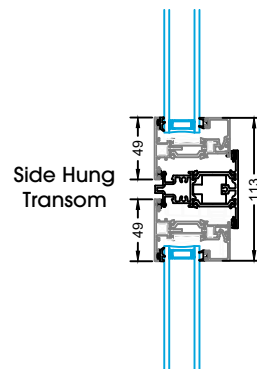

Egress Hinge Side Hung									
Maximum & Minimum Sash Sizes (mm), with Maximum Glazing Weight (KG)									
Width Height	400	450	500	550	600	650	700	750	800
500	45	45	45	45	45	45	45	45	45
600	45	45	45	45	45	45	45	45	45
700	45	45	45	45	45	45	45	45	45
800	45	45	45	45	45	45	45	45	45
900	45	45	45	45	45	45	45	45	45
1000	45	45	45	45	45	40	45	40	40
1100	45	45	45	45	45	40	40	35	35
1200	45	45	45	45	45	35	40	35	35
1300	45	45	45	40	40	30	30	30	30
1400	45	45	45	40	40	30	30	25	25
1500	45	45	45	35	35	30	30	25	25
1600	45	45	45	30	30	25	25	20	20

Sill is always required due to drainage

28mm Glass Unit

32mm Glass Unit

36mm Glass Unit

45mm Glass Unit

Side Hung Fixed Mullion

Side Hung Hinge Jamb

Side Hung Head Detail No Trickle Vent

Side Hung Flying Mullion

Side Hung Transom

Side Hung Base Detail Inc 25mm Sill

Top Hung
Head Detail
No Trickle Vent

Top Hung
Head Detail
20mm Add-On

Top Hung
Head Detail
30mm Add-On

Top Hung
Head Detail
42mm Add-On
& Trickle Vent

Top Hung
Jamb

Top Hung
Jamb
Inc 35mm Add-On

Top Hung
Jamb
Inc 20mm Add-On

Top Hung
Jamb
Inc 42mm Add-On

Top Hung
Base Detail
Inc 25mm Sill

Sill is always
required due
to drainage

Top Hung
Base Detail
Inc 25mm Sill &
20mm Add-On