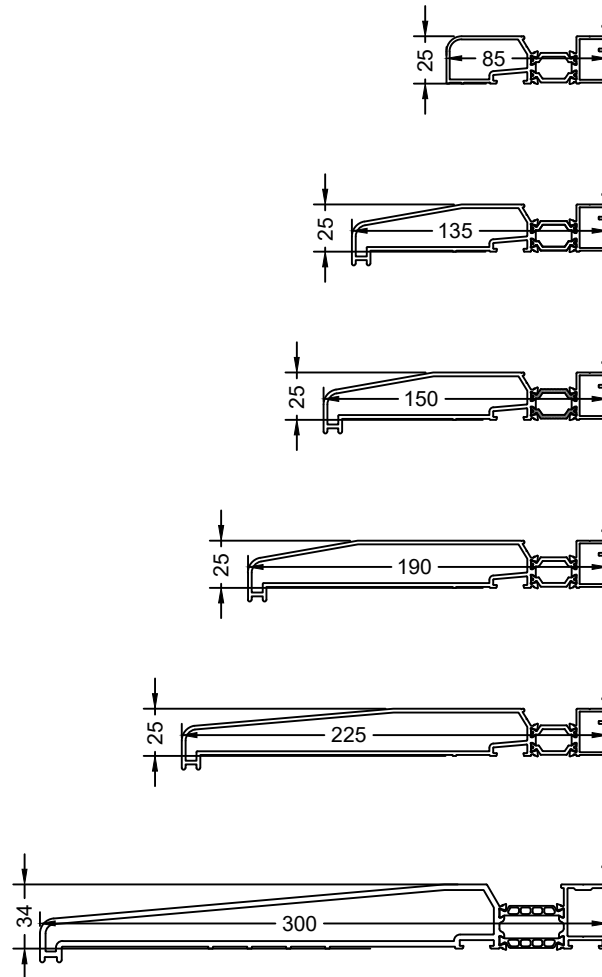

Maximum and Minimum Sash Sizes (mm) (See page XX for full table)				
Opening Style	Min Width	Max Width	Min Height	Max Height
Side Hung	400	800	500	1600
Top Hung	400	1700	500	1500
Fixed	300	3000*	300	3000*
Angled Fixed	As fixed, see chart on page XX for minimum upstands			
Tilt & Turn				

Fixed Frame Head Detail
20mm Add-On

Fixed Frame Head Detail
30mm Add-On

Fixed Frame Head Detail
42mm Add-On & Trickle Vent

Fixed Jamb

Fixed Jamb
Inc 20mm Add-On

Fixed Jamb
Inc 35mm Add-On

Fixed Jamb
Inc 42mm Add-On

Fixed Base Detail
Inc 25mm Sill

Fixed Base Detail
Inc 20mm Add-On & 25mm Sill

Fixed Base Detail
Inc 15mm Add-On

28mm Glass Unit

32mm Glass Unit

36mm Glass Unit

45mm Glass Unit

Fixed Mullion

Fixed Reinforced Mullion

Slim And Flush Sill Options

60mm Bay Pole

135° Bay Pole

Bay Pole

90° Corner Post

25mm Coupler

15mm Coupler