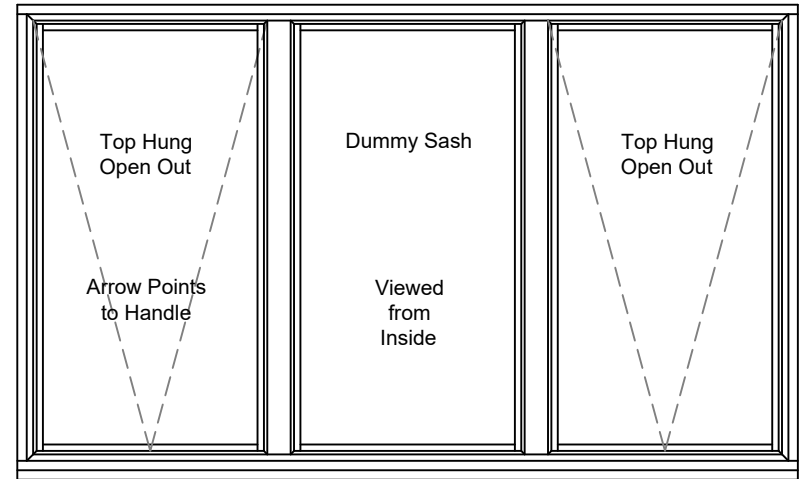

Top Hung
Jamb

Top Hung
Jamb
Inc 35mm Add-On

Top Hung
Jamb
Inc 20mm Add-On

Top Hung
Jamb
Inc 42mm Add-On

Top Hung
Base Detail
Inc 25mm Sill

Sill is always
required due
to drainage

Top Hung
Base Detail
Inc 25mm Sill &
20mm Add-On