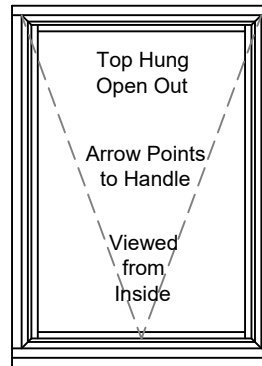

Sill is always required due to drainage

28mm Glass Unit

32mm Glass Unit

36mm Glass Unit

45mm Glass Unit

Side Hung Fixed Mullion

Side Hung Hinge Jamb

Side Hung Head Detail No Trickle Vent

Side Hung Flying Mullion

Side Hung Transom

Side Hung Base Detail Inc 25mm Sill

Top Hung
Head Detail
No Trickle Vent

Top Hung
Head Detail
20mm Add-On

Top Hung
Head Detail
30mm Add-On

Top Hung
Head Detail
42mm Add-On
& Trickle Vent

Top Hung
Jamb

Top Hung
Jamb
Inc 35mm Add-On

Top Hung
Jamb
Inc 20mm Add-On

Top Hung
Jamb
Inc 42mm Add-On

Top Hung
Base Detail
Inc 25mm Sill

Sill is always
required due
to drainage

Top Hung
Base Detail
Inc 25mm Sill &
20mm Add-On