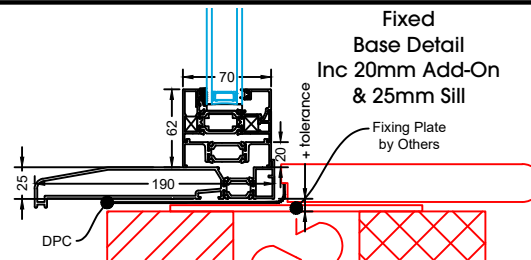

Fixed Base Detail
Inc 20mm Add-On & 25mm Sill