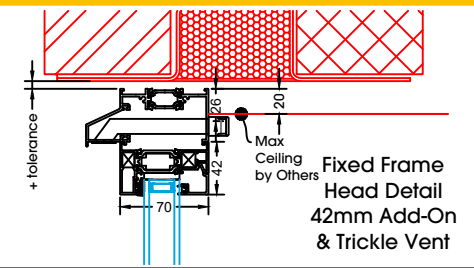

Fixed Frame Head Detail
42mm Add-On & Trickle Vent