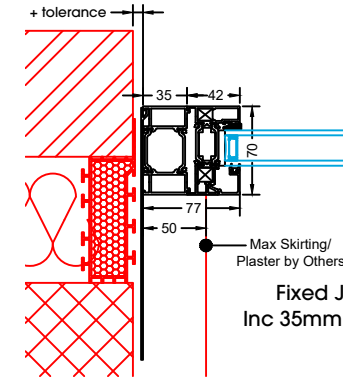

**Tilt & Turn Jamb
Inc 35mm Add-On**

Tilt & Turn Jamb

Tilt & Turn Opening Jamb

**Tilt & Turn Opening Jamb
Inc 35mm Add-On**

**Tilt & Turn Jamb
Inc 20mm Add-On**

**Tilt & Turn Jamb
Inc 42mm Add-On**

**Tilt & Turn Opening Jamb
Inc 20mm Add-On**

**Tilt & Turn Opening Jamb
Inc 42mm Add-On**

**Tilt & Turn Base Detail
Inc 25mm Sill**

**Tilt & Turn Base Detail
Inc 15mm Add-On**

Tilt & Turn Transom

Tilt & Turn Mullion

Fixed Frame Head Detail
No Trickle Vent

Fixed Frame Head Detail
20mm Add-On

Fixed Frame Head Detail
30mm Add-On

Fixed Frame Head Detail
42mm Add-On & Trickle Vent

Fixed Jamb

Fixed Jamb
Inc 20mm Add-On

Fixed Jamb
Inc 35mm Add-On

Fixed Jamb
Inc 42mm Add-On

Fixed Base Detail
Inc 25mm Sill

Fixed Base Detail
Inc 20mm Add-On & 25mm Sill

Fixed Base Detail
Inc 15mm Add-On

28mm Glass Unit

32mm Glass Unit

36mm Glass Unit

45mm Glass Unit

Fixed Mullion