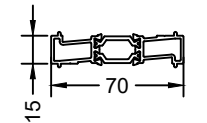

15mm Horizontal Coupler