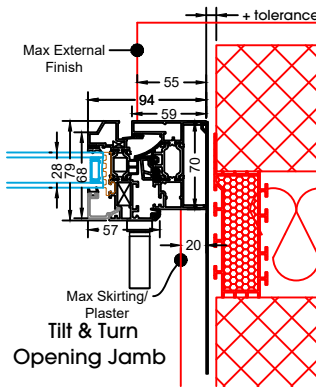

Tilt & Turn
Opening Jamb

Tilt & Turn
Opening Jamb
Inc 35mm Add-On

Tilt & Turn
Jamb
Inc 20mm Add-On

Tilt & Turn
Jamb
Inc 42mm Add-On

Tilt & Turn
Opening Jamb
Inc 20mm Add-On

Tilt & Turn
Opening Jamb
Inc 42mm Add-On

Tilt & Turn
Base Detail
Inc 25mm Sill

Tilt & Turn
Base Detail
Inc 15mm Add-On

**Tilt & Turn Head Detail
No Trickle Vent**

**Tilt & Turn Head Detail
20mm Add-On**

**Tilt & Turn Head Detail
30mm Add-On**

**Tilt & Turn Head Detail
42mm Add-On
& Trickle Vent**

**Tilt & Turn Jamb
Inc 35mm Add-On**

Tilt & Turn Jamb

Tilt & Turn Opening Jamb

**Tilt & Turn Opening Jamb
Inc 35mm Add-On**

**Tilt & Turn Jamb
Inc 20mm Add-On**

**Tilt & Turn Jamb
Inc 42mm Add-On**

**Tilt & Turn Opening Jamb
Inc 20mm Add-On**

**Tilt & Turn Opening Jamb
Inc 42mm Add-On**

**Tilt & Turn Base Detail
Inc 25mm Sill**

**Tilt & Turn Base Detail
Inc 15mm Add-On**

Tilt & Turn Transom

Tilt & Turn Mullion

Fixed Frame Head Detail
No Trickle Vent