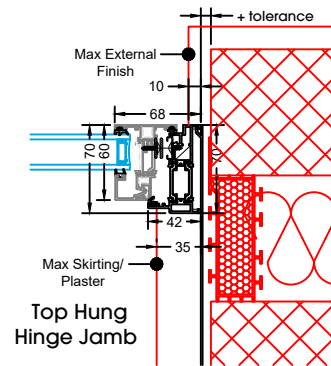

Side Hung Flying Mullion

Side Hung Transom

Side Hung Base Detail Inc 25mm Sill

Top Hung
Head Detail
No Trickle Vent

Top Hung
Head Detail
20mm Add-On

Top Hung
Head Detail
30mm Add-On

Top Hung
Head Detail
42mm Add-On
& Trickle Vent

Top Hung
Jamb

Top Hung
Jamb
Inc 35mm Add-On

Top Hung
Jamb
Inc 20mm Add-On

Top Hung
Jamb
Inc 42mm Add-On

Top Hung
Base Detail
Inc 25mm Sill

Sill is always
required due
to drainage

Top Hung
Base Detail
Inc 25mm Sill &
20mm Add-On

Tilt & Turn
Head Detail
No Trickle Vent

Tilt & Turn
Head Detail
20mm Add-On

Tilt & Turn
Head Detail
30mm Add-On

Tilt & Turn
Head Detail
42mm Add-On
& Trickle Vent

Tilt & Turn
Jamb
Inc 35mm Add-On

Tilt & Turn
Jamb

Tilt & Turn
Opening Jamb

Tilt & Turn
Opening Jamb
Inc 35mm Add-On

Tilt & Turn
Jamb
Inc 20mm Add-On

Tilt & Turn
Jamb
Inc 42mm Add-On

Tilt & Turn
Opening Jamb
Inc 20mm Add-On

Tilt & Turn
Opening Jamb
Inc 42mm Add-On