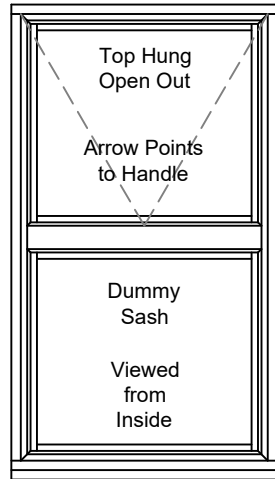

Top Hung
Jamb

Top Hung
Jamb
Inc 35mm Add-On

Top Hung
Jamb
Inc 20mm Add-On

Top Hung
Jamb
Inc 42mm Add-On

Top Hung
Base Detail
Inc 25mm Sill

Sill is always
required due
to drainage

Top Hung
Base Detail
Inc 25mm Sill &
20mm Add-On