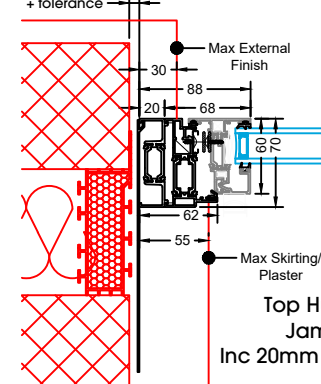

Egress Hinge Side Hung									
Maximum & Minimum Sash Sizes (mm), with Maximum Glazing Weight (KG)									
Width Height	400	450	500	550	600	650	700	750	800
500	45	45	45	45	45	45	45	45	45
600	45	45	45	45	45	45	45	45	45
700	45	45	45	45	45	45	45	45	45
800	45	45	45	45	45	45	45	45	45
900	45	45	45	45	45	45	45	45	45
1000	45	45	45	45	45	40	45	40	40
1100	45	45	45	45	45	40	40	35	35
1200	45	45	45	45	45	35	40	35	35
1300	45	45	45	40	40	30	30	30	30
1400	45	45	45	40	40	30	30	25	25
1500	45	45	45	35	35	30	30	25	25
1600	45	45	45	30	30	25	25	20	20

Sill is always required due to drainage

28mm Glass Unit

32mm Glass Unit

36mm Glass Unit

45mm Glass Unit

Side Hung Fixed Mullion

Side Hung Hinge Jamb

Side Hung Head Detail No Trickle Vent

Side Hung Flying Mullion

Side Hung Transom

Side Hung Base Detail Inc 25mm Sill

Top Hung
Head Detail
No Trickle Vent

Top Hung
Head Detail
20mm Add-On

Top Hung
Head Detail
30mm Add-On

Top Hung
Head Detail
42mm Add-On
& Trickle Vent

Top Hung
Jamb

Top Hung
Jamb
Inc 35mm Add-On

Top Hung
Jamb
Inc 20mm Add-On

Top Hung
Jamb
Inc 42mm Add-On

Top Hung
Base Detail
Inc 25mm Sill

Sill is always
required due
to drainage

Top Hung
Base Detail
Inc 25mm Sill &
20mm Add-On