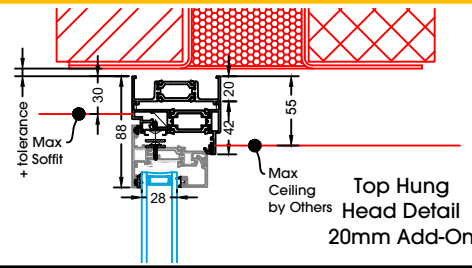

Side Hung Flying Mullion

Side Hung Transom

Side Hung Base Detail Inc 25mm Sill

Top Hung
Head Detail
No Trickle Vent

Top Hung
Head Detail
20mm Add-On

Top Hung
Head Detail
30mm Add-On

Top Hung
Head Detail
42mm Add-On
& Trickle Vent

Top Hung
Jamb

Top Hung
Jamb
Inc 35mm Add-On

Top Hung
Jamb
Inc 20mm Add-On

Top Hung
Jamb
Inc 42mm Add-On

Top Hung
Base Detail
Inc 25mm Sill

Sill is always
required due
to drainage

Top Hung
Base Detail
Inc 25mm Sill &
20mm Add-On