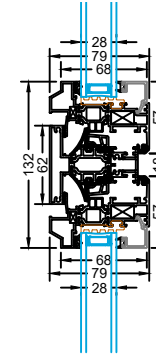

Tilt & Turn
Base Detail
Inc 25mm Sill

Tilt & Turn
Base Detail
Inc 15mm Add-On

**Tilt & Turn Head Detail
No Trickle Vent**

**Tilt & Turn Head Detail
20mm Add-On**

**Tilt & Turn Head Detail
30mm Add-On**

**Tilt & Turn Head Detail
42mm Add-On
& Trickle Vent**

**Tilt & Turn Jamb
Inc 35mm Add-On**

Tilt & Turn Jamb

Tilt & Turn Opening Jamb

**Tilt & Turn Opening Jamb
Inc 35mm Add-On**

**Tilt & Turn Jamb
Inc 20mm Add-On**

**Tilt & Turn Jamb
Inc 42mm Add-On**

**Tilt & Turn Opening Jamb
Inc 20mm Add-On**

**Tilt & Turn Opening Jamb
Inc 42mm Add-On**

**Tilt & Turn Base Detail
Inc 25mm Sill**

**Tilt & Turn Base Detail
Inc 15mm Add-On**

Tilt & Turn Transom

Tilt & Turn Mullion

Fixed Frame Head Detail
No Trickle Vent

Fixed Frame Head Detail
20mm Add-On

Fixed Frame Head Detail
30mm Add-On

Fixed Frame Head Detail
42mm Add-On & Trickle Vent

Fixed Jamb

Fixed Jamb
Inc 20mm Add-On

Fixed Jamb
Inc 35mm Add-On

Fixed Jamb
Inc 42mm Add-On