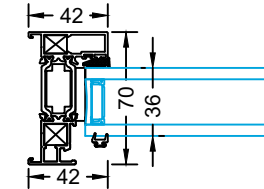

Fixed Frame Head Detail
20mm Add-On

Fixed Frame Head Detail
30mm Add-On

Fixed Frame Head Detail
42mm Add-On & Trickle Vent

Fixed Jamb

Fixed Jamb
Inc 20mm Add-On

Fixed Jamb
Inc 35mm Add-On

Fixed Jamb
Inc 42mm Add-On

Fixed Base Detail
Inc 25mm Sill

Fixed Base Detail
Inc 20mm Add-On & 25mm Sill

Fixed Base Detail
Inc 15mm Add-On

28mm Glass Unit

32mm Glass Unit

36mm Glass Unit

45mm Glass Unit

Fixed Mullion

Fixed Reinforced Mullion

Slim And Flush Sill Options

60mm Bay Pole

135° Bay Pole

Bay Pole

90° Corner Post

25mm Coupler

15mm Coupler