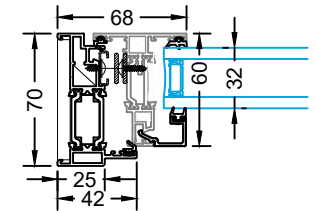

Egress Hinge Side Hung									
Maximum & Minimum Sash Sizes (mm), with Maximum Glazing Weight (KG)									
Width Height	400	450	500	550	600	650	700	750	800
500	45	45	45	45	45	45	45	45	45
600	45	45	45	45	45	45	45	45	45
700	45	45	45	45	45	45	45	45	45
800	45	45	45	45	45	45	45	45	45
900	45	45	45	45	45	45	45	45	45
1000	45	45	45	45	45	40	45	40	40
1100	45	45	45	45	45	40	40	35	35
1200	45	45	45	45	45	35	40	35	35
1300	45	45	45	40	40	30	30	30	30
1400	45	45	45	40	40	30	30	25	25
1500	45	45	45	35	35	30	30	25	25
1600	45	45	45	30	30	25	25	20	20

Sill is always required due to drainage

28mm Glass Unit

32mm Glass Unit

36mm Glass Unit

45mm Glass Unit

Side Hung Fixed Mullion

Side Hung Hinge Jamb

Side Hung Head Detail No Trickle Vent

Side Hung Flying Mullion

Side Hung Transom

Side Hung Base Detail Inc 25mm Sill

Top Hung
Head Detail
No Trickle Vent

Top Hung
Head Detail
20mm Add-On

Top Hung
Head Detail
30mm Add-On

Top Hung
Head Detail
42mm Add-On
& Trickle Vent