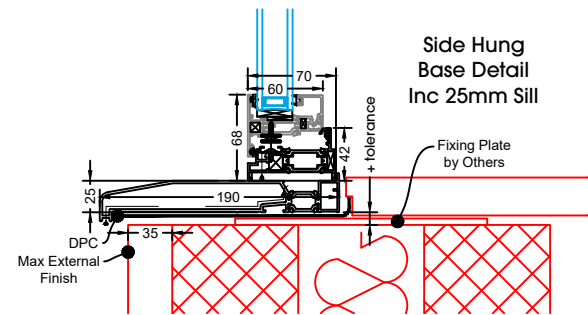

Egress Hinge Side Hung									
Maximum & Minimum Sash Sizes (mm), with Maximum Glazing Weight (KG)									
Width Height	400	450	500	550	600	650	700	750	800
500	45	45	45	45	45	45	45	45	45
600	45	45	45	45	45	45	45	45	45
700	45	45	45	45	45	45	45	45	45
800	45	45	45	45	45	45	45	45	45
900	45	45	45	45	45	45	45	45	45
1000	45	45	45	45	45	40	45	40	40
1100	45	45	45	45	45	40	40	35	35
1200	45	45	45	45	45	35	40	35	35
1300	45	45	45	40	40	30	30	30	30
1400	45	45	45	40	40	30	30	25	25
1500	45	45	45	35	35	30	30	25	25
1600	45	45	45	30	30	25	25	20	20

Sill is always required due to drainage

28mm Glass Unit

32mm Glass Unit

36mm Glass Unit

45mm Glass Unit

Side Hung Fixed Mullion

Side Hung Hinge Jamb

Side Hung Head Detail No Trickle Vent

Side Hung Flying Mullion

Side Hung Transom

Side Hung Base Detail Inc 25mm Sill

Top Hung
Head Detail
No Trickle Vent

Top Hung
Head Detail
20mm Add-On

Top Hung
Head Detail
30mm Add-On

Top Hung
Head Detail
42mm Add-On
& Trickle Vent