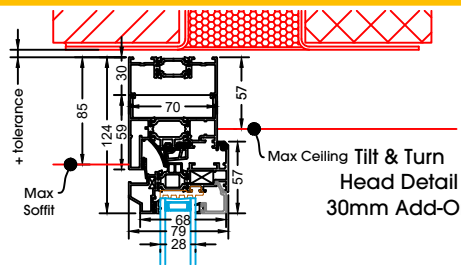

Tilt & Turn
Opening Jamb

Tilt & Turn
Opening Jamb
Inc 35mm Add-On

Tilt & Turn
Jamb
Inc 20mm Add-On

Tilt & Turn
Jamb
Inc 42mm Add-On

Tilt & Turn
Opening Jamb
Inc 20mm Add-On

Tilt & Turn
Opening Jamb
Inc 42mm Add-On

Tilt & Turn
Base Detail
Inc 25mm Sill

Tilt & Turn
Base Detail
Inc 15mm Add-On

**Tilt & Turn Head Detail
No Trickle Vent**

**Tilt & Turn Head Detail
20mm Add-On**

**Tilt & Turn Head Detail
30mm Add-On**

**Tilt & Turn Head Detail
42mm Add-On
& Trickle Vent**

**Tilt & Turn Jamb
Inc 35mm Add-On**

Tilt & Turn Jamb

Tilt & Turn Opening Jamb

**Tilt & Turn Opening Jamb
Inc 35mm Add-On**

**Tilt & Turn Jamb
Inc 20mm Add-On**

**Tilt & Turn Jamb
Inc 42mm Add-On**

**Tilt & Turn Opening Jamb
Inc 20mm Add-On**