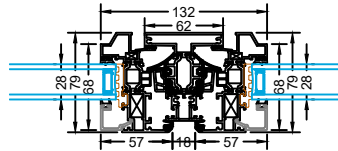

**Tilt & Turn Jamb
Inc 35mm Add-On**

Tilt & Turn Jamb

Tilt & Turn Opening Jamb

**Tilt & Turn Opening Jamb
Inc 35mm Add-On**

**Tilt & Turn Jamb
Inc 20mm Add-On**

**Tilt & Turn Jamb
Inc 42mm Add-On**

**Tilt & Turn Opening Jamb
Inc 20mm Add-On**

**Tilt & Turn Opening Jamb
Inc 42mm Add-On**

**Tilt & Turn Base Detail
Inc 25mm Sill**

**Tilt & Turn Base Detail
Inc 15mm Add-On**

Tilt & Turn Transom

Tilt & Turn Mullion

Fixed Frame Head Detail
No Trickle Vent

Fixed Frame Head Detail
20mm Add-On

Fixed Frame Head Detail
30mm Add-On

Fixed Frame Head Detail
42mm Add-On & Trickle Vent

Fixed Jamb

Fixed Jamb
Inc 20mm Add-On

Fixed Jamb
Inc 35mm Add-On

Fixed Jamb
Inc 42mm Add-On