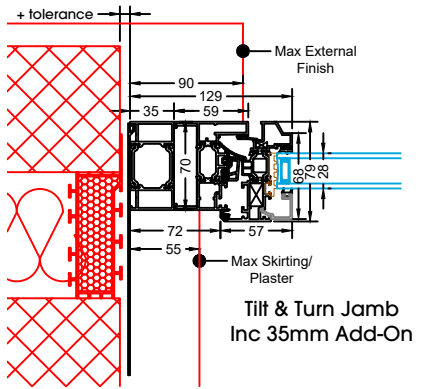

Tilt & Turn
Opening Jamb

Tilt & Turn
Opening Jamb
Inc 35mm Add-On

Tilt & Turn
Jamb
Inc 20mm Add-On

Tilt & Turn
Jamb
Inc 42mm Add-On

Tilt & Turn
Opening Jamb
Inc 20mm Add-On

Tilt & Turn
Opening Jamb
Inc 42mm Add-On

Tilt & Turn
Base Detail
Inc 25mm Sill

Tilt & Turn
Base Detail
Inc 15mm Add-On

**Tilt & Turn Head Detail
No Trickle Vent**

**Tilt & Turn Head Detail
20mm Add-On**

**Tilt & Turn Head Detail
30mm Add-On**

**Tilt & Turn Head Detail
42mm Add-On
& Trickle Vent**

**Tilt & Turn Jamb
Inc 35mm Add-On**

Tilt & Turn Jamb

Tilt & Turn Opening Jamb

**Tilt & Turn Opening Jamb
Inc 35mm Add-On**

**Tilt & Turn Jamb
Inc 20mm Add-On**

**Tilt & Turn Jamb
Inc 42mm Add-On**

**Tilt & Turn Opening Jamb
Inc 20mm Add-On**