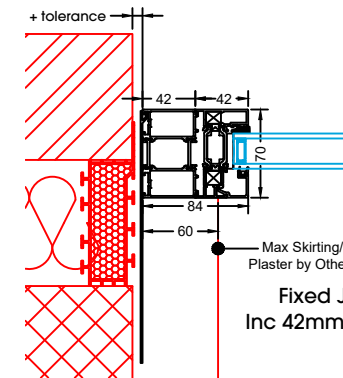

**Tilt & Turn Jamb
Inc 35mm Add-On**

Tilt & Turn Jamb

Tilt & Turn Opening Jamb

**Tilt & Turn Opening Jamb
Inc 35mm Add-On**

**Tilt & Turn Jamb
Inc 20mm Add-On**

**Tilt & Turn Jamb
Inc 42mm Add-On**

**Tilt & Turn Opening Jamb
Inc 20mm Add-On**

**Tilt & Turn Opening Jamb
Inc 42mm Add-On**

**Tilt & Turn Base Detail
Inc 25mm Sill**

**Tilt & Turn Base Detail
Inc 15mm Add-On**

Tilt & Turn Transom

Tilt & Turn Mullion

Fixed Frame Head Detail
No Trickle Vent

Fixed Frame Head Detail
20mm Add-On

Fixed Frame Head Detail
30mm Add-On

Fixed Frame Head Detail
42mm Add-On & Trickle Vent

Fixed Jamb

Fixed Jamb
Inc 20mm Add-On

Fixed Jamb
Inc 35mm Add-On

Fixed Jamb
Inc 42mm Add-On

Fixed Base Detail
Inc 25mm Sill

Fixed Base Detail
Inc 20mm Add-On & 25mm Sill

Fixed Base Detail
Inc 15mm Add-On

28mm Glass Unit

32mm Glass Unit

36mm Glass Unit

45mm Glass Unit

Fixed Mullion