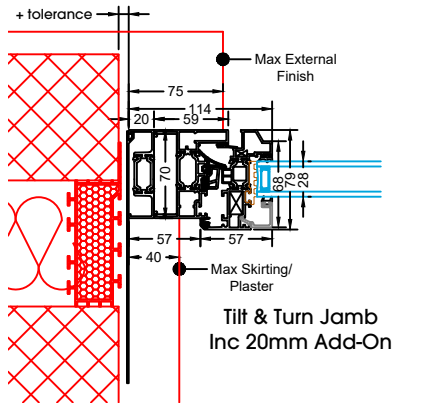

Tilt & Turn
Opening Jamb

Tilt & Turn
Opening Jamb
Inc 35mm Add-On

Tilt & Turn
Jamb
Inc 20mm Add-On

Tilt & Turn
Jamb
Inc 42mm Add-On

Tilt & Turn
Opening Jamb
Inc 20mm Add-On

Tilt & Turn
Opening Jamb
Inc 42mm Add-On

Tilt & Turn
Base Detail
Inc 25mm Sill

Tilt & Turn
Base Detail
Inc 15mm Add-On

**Tilt & Turn Head Detail
No Trickle Vent**

**Tilt & Turn Head Detail
20mm Add-On**

**Tilt & Turn Head Detail
30mm Add-On**

**Tilt & Turn Head Detail
42mm Add-On
& Trickle Vent**

**Tilt & Turn Jamb
Inc 35mm Add-On**

Tilt & Turn Jamb

Tilt & Turn Opening Jamb

**Tilt & Turn Opening Jamb
Inc 35mm Add-On**

**Tilt & Turn Jamb
Inc 20mm Add-On**

**Tilt & Turn Jamb
Inc 42mm Add-On**

**Tilt & Turn Opening Jamb
Inc 20mm Add-On**

**Tilt & Turn Opening Jamb
Inc 42mm Add-On**

**Tilt & Turn Base Detail
Inc 25mm Sill**

**Tilt & Turn Base Detail
Inc 15mm Add-On**

Tilt & Turn Transom

Tilt & Turn Mullion

Fixed Frame Head Detail
No Trickle Vent