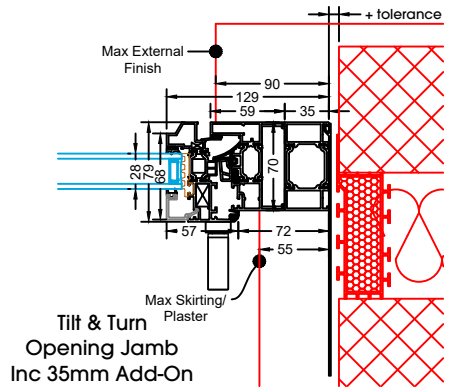

Tilt & Turn
Opening Jamb

Tilt & Turn
Opening Jamb
Inc 35mm Add-On

Tilt & Turn
Jamb
Inc 20mm Add-On

Tilt & Turn
Jamb
Inc 42mm Add-On

Tilt & Turn
Opening Jamb
Inc 20mm Add-On

Tilt & Turn
Opening Jamb
Inc 42mm Add-On

Tilt & Turn
Base Detail
Inc 25mm Sill

Tilt & Turn
Base Detail
Inc 15mm Add-On

**Tilt & Turn Head Detail
No Trickle Vent**

**Tilt & Turn Head Detail
20mm Add-On**

**Tilt & Turn Head Detail
30mm Add-On**

**Tilt & Turn Head Detail
42mm Add-On
& Trickle Vent**

**Tilt & Turn Jamb
Inc 35mm Add-On**

Tilt & Turn Jamb

Tilt & Turn Opening Jamb

**Tilt & Turn Opening Jamb
Inc 35mm Add-On**

**Tilt & Turn Jamb
Inc 20mm Add-On**

**Tilt & Turn Jamb
Inc 42mm Add-On**

**Tilt & Turn Opening Jamb
Inc 20mm Add-On**

**Tilt & Turn Opening Jamb
Inc 42mm Add-On**

**Tilt & Turn Base Detail
Inc 25mm Sill**

**Tilt & Turn Base Detail
Inc 15mm Add-On**

Tilt & Turn Transom

Tilt & Turn Mullion

Fixed Frame Head Detail
No Trickle Vent