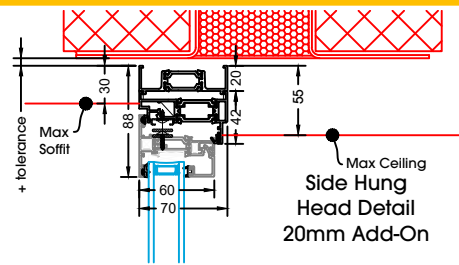

Sill is always required due to drainage