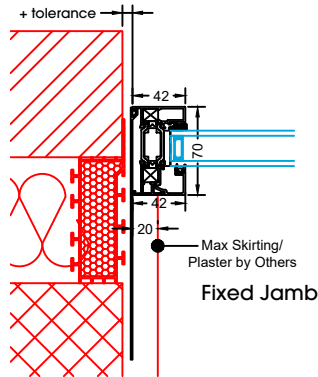

**Tilt & Turn Jamb
Inc 35mm Add-On**

Tilt & Turn Jamb

Tilt & Turn Opening Jamb

**Tilt & Turn Opening Jamb
Inc 35mm Add-On**

**Tilt & Turn Jamb
Inc 20mm Add-On**

**Tilt & Turn Jamb
Inc 42mm Add-On**

**Tilt & Turn Opening Jamb
Inc 20mm Add-On**

**Tilt & Turn Opening Jamb
Inc 42mm Add-On**

**Tilt & Turn Base Detail
Inc 25mm Sill**

**Tilt & Turn Base Detail
Inc 15mm Add-On**

Tilt & Turn Transom

Tilt & Turn Mullion

Fixed Frame Head Detail
No Trickle Vent

Fixed Frame Head Detail
20mm Add-On

Fixed Frame Head Detail
30mm Add-On

Fixed Frame Head Detail
42mm Add-On & Trickle Vent

Fixed Jamb

Fixed Jamb
Inc 20mm Add-On

Fixed Jamb
Inc 35mm Add-On

Fixed Jamb
Inc 42mm Add-On