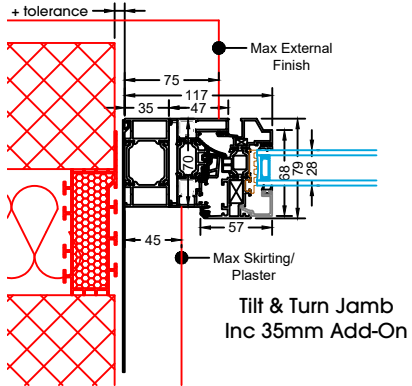

Top Hung
Jamb

Top Hung
Jamb
Inc 35mm Add-On

Top Hung
Jamb
Inc 20mm Add-On

Top Hung
Jamb
Inc 42mm Add-On

Top Hung
Base Detail
Inc 25mm Sill

Sill is always
required due
to drainage

Top Hung
Base Detail
Inc 25mm Sill &
20mm Add-On

Tilt & Turn
Head Detail
No Trickle Vent

Tilt & Turn
Head Detail
20mm Add-On

Tilt & Turn
Head Detail
30mm Add-On

Tilt & Turn
Head Detail
42mm Add-On
& Trickle Vent

Tilt & Turn
Jamb
Inc 35mm Add-On

Tilt & Turn
Jamb

Tilt & Turn
Opening Jamb

Tilt & Turn
Opening Jamb
Inc 35mm Add-On

Tilt & Turn
Jamb
Inc 20mm Add-On

Tilt & Turn
Jamb
Inc 42mm Add-On

Tilt & Turn
Opening Jamb
Inc 20mm Add-On

Tilt & Turn
Opening Jamb
Inc 42mm Add-On

Tilt & Turn
Base Detail
Inc 25mm Sill

Tilt & Turn
Base Detail
Inc 15mm Add-On

**Tilt & Turn Head Detail
No Trickle Vent**

**Tilt & Turn Head Detail
20mm Add-On**

**Tilt & Turn Head Detail
30mm Add-On**

**Tilt & Turn Head Detail
42mm Add-On
& Trickle Vent**