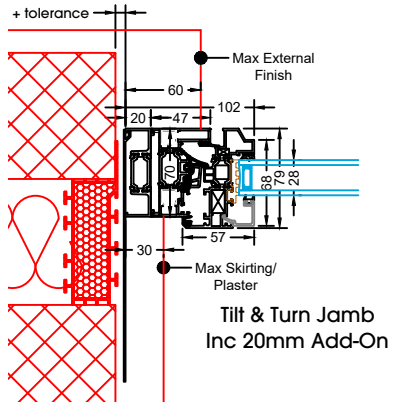

Top Hung
Jamb

Top Hung
Jamb
Inc 35mm Add-On

Top Hung
Jamb
Inc 20mm Add-On

Top Hung
Jamb
Inc 42mm Add-On

Top Hung
Base Detail
Inc 25mm Sill

Sill is always
required due
to drainage

Top Hung
Base Detail
Inc 25mm Sill &
20mm Add-On

Tilt & Turn
Head Detail
No Trickle Vent

Tilt & Turn
Head Detail
20mm Add-On

Tilt & Turn
Head Detail
30mm Add-On

Tilt & Turn
Head Detail
42mm Add-On
& Trickle Vent

Tilt & Turn
Jamb
Inc 35mm Add-On

Tilt & Turn
Jamb

Tilt & Turn
Opening Jamb

Tilt & Turn
Opening Jamb
Inc 35mm Add-On

Tilt & Turn
Jamb
Inc 20mm Add-On

Tilt & Turn
Jamb
Inc 42mm Add-On

Tilt & Turn
Opening Jamb
Inc 20mm Add-On

Tilt & Turn
Opening Jamb
Inc 42mm Add-On