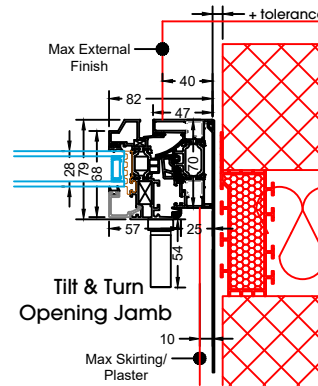

Top Hung
Jamb

Top Hung
Jamb
Inc 35mm Add-On

Top Hung
Jamb
Inc 20mm Add-On

Top Hung
Jamb
Inc 42mm Add-On

Top Hung
Base Detail
Inc 25mm Sill

Sill is always
required due
to drainage

Top Hung
Base Detail
Inc 25mm Sill &
20mm Add-On

Tilt & Turn
Head Detail
No Trickle Vent

Tilt & Turn
Head Detail
20mm Add-On

Tilt & Turn
Head Detail
30mm Add-On

Tilt & Turn
Head Detail
42mm Add-On
& Trickle Vent

Tilt & Turn
Jamb
Inc 35mm Add-On

Tilt & Turn
Jamb

Tilt & Turn
Opening Jamb

Tilt & Turn
Opening Jamb
Inc 35mm Add-On

Tilt & Turn
Jamb
Inc 20mm Add-On

Tilt & Turn
Jamb
Inc 42mm Add-On

Tilt & Turn
Opening Jamb
Inc 20mm Add-On

Tilt & Turn
Opening Jamb
Inc 42mm Add-On

Tilt & Turn
Base Detail
Inc 25mm Sill

Tilt & Turn
Base Detail
Inc 15mm Add-On

**Tilt & Turn Head Detail
No Trickle Vent**

**Tilt & Turn Head Detail
20mm Add-On**

**Tilt & Turn Head Detail
30mm Add-On**

**Tilt & Turn Head Detail
42mm Add-On
& Trickle Vent**