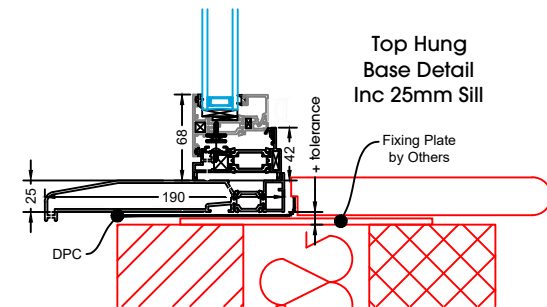

Top Hung
Jamb

Top Hung
Jamb
Inc 35mm Add-On

Top Hung
Jamb
Inc 20mm Add-On

Top Hung
Jamb
Inc 42mm Add-On

Top Hung
Base Detail
Inc 25mm Sill

Sill is always
required due
to drainage

Top Hung
Base Detail
Inc 25mm Sill &
20mm Add-On

Tilt & Turn
Head Detail
No Trickle Vent

Tilt & Turn
Head Detail
20mm Add-On

Tilt & Turn
Head Detail
30mm Add-On

Tilt & Turn
Head Detail
42mm Add-On
& Trickle Vent

Tilt & Turn
Jamb
Inc 35mm Add-On

Tilt & Turn
Jamb

Tilt & Turn
Opening Jamb

Tilt & Turn
Opening Jamb
Inc 35mm Add-On

Tilt & Turn
Jamb
Inc 20mm Add-On

Tilt & Turn
Jamb
Inc 42mm Add-On

Tilt & Turn
Opening Jamb
Inc 20mm Add-On

Tilt & Turn
Opening Jamb
Inc 42mm Add-On