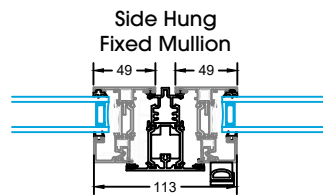

Egress Hinge Side Hung									
Maximum & Minimum Sash Sizes (mm), with Maximum Glazing Weight (KG)									
Width Height	400	450	500	550	600	650	700	750	800
500	45	45	45	45	45	45	45	45	45
600	45	45	45	45	45	45	45	45	45
700	45	45	45	45	45	45	45	45	45
800	45	45	45	45	45	45	45	45	45
900	45	45	45	45	45	45	45	45	45
1000	45	45	45	45	45	40	45	40	40
1100	45	45	45	45	45	40	40	35	35
1200	45	45	45	45	45	35	40	35	35
1300	45	45	45	40	40	30	30	30	30
1400	45	45	45	40	40	30	30	25	25
1500	45	45	45	35	35	30	30	25	25
1600	45	45	45	30	30	25	25	20	20

Sill is always required due to drainage

28mm Glass Unit

32mm Glass Unit

36mm Glass Unit

45mm Glass Unit

Side Hung Fixed Mullion

Side Hung Hinge Jamb

Side Hung Head Detail No Trickle Vent

Side Hung Flying Mullion

Side Hung Transom

Side Hung Base Detail Inc 25mm Sill

Top Hung
Head Detail
No Trickle Vent

Top Hung
Head Detail
20mm Add-On

Top Hung
Head Detail
30mm Add-On

Top Hung
Head Detail
42mm Add-On
& Trickle Vent

Top Hung
Jamb

Top Hung
Jamb
Inc 35mm Add-On

Top Hung
Jamb
Inc 20mm Add-On

Top Hung
Jamb
Inc 42mm Add-On

Top Hung
Base Detail
Inc 25mm Sill

Sill is always
required due
to drainage

Top Hung
Base Detail
Inc 25mm Sill &
20mm Add-On