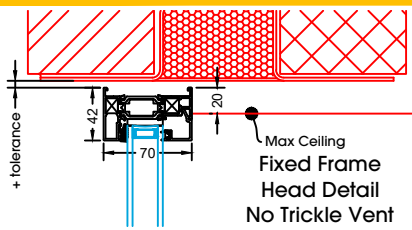

**Tilt & Turn Jamb
Inc 35mm Add-On**

Tilt & Turn Jamb

Tilt & Turn Opening Jamb

**Tilt & Turn Opening Jamb
Inc 35mm Add-On**

**Tilt & Turn Jamb
Inc 20mm Add-On**

**Tilt & Turn Jamb
Inc 42mm Add-On**

**Tilt & Turn Opening Jamb
Inc 20mm Add-On**

**Tilt & Turn Opening Jamb
Inc 42mm Add-On**

**Tilt & Turn Base Detail
Inc 25mm Sill**

**Tilt & Turn Base Detail
Inc 15mm Add-On**

Tilt & Turn Transom

Tilt & Turn Mullion

Fixed Frame Head Detail
No Trickle Vent

Fixed Frame Head Detail
20mm Add-On

Fixed Frame Head Detail
30mm Add-On

Fixed Frame Head Detail
42mm Add-On & Trickle Vent

Fixed Jamb

Fixed Jamb
Inc 20mm Add-On

Fixed Jamb
Inc 35mm Add-On

Fixed Jamb
Inc 42mm Add-On