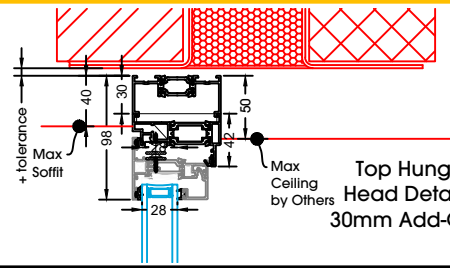

Side Hung Flying Mullion

Side Hung Transom

Side Hung Base Detail Inc 25mm Sill

Top Hung
Head Detail
No Trickle Vent

Top Hung
Head Detail
20mm Add-On

Top Hung
Head Detail
30mm Add-On

Top Hung
Head Detail
42mm Add-On
& Trickle Vent

Top Hung
Jamb

Top Hung
Jamb
Inc 35mm Add-On

Top Hung
Jamb
Inc 20mm Add-On

Top Hung
Jamb
Inc 42mm Add-On

Top Hung
Base Detail
Inc 25mm Sill

Sill is always
required due
to drainage

Top Hung
Base Detail
Inc 25mm Sill &
20mm Add-On