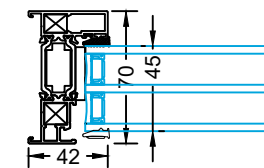

Fixed Base Detail
Inc 25mm Sill

Fixed Base Detail
Inc 20mm Add-On & 25mm Sill

Fixed Base Detail
Inc 15mm Add-On

28mm Glass Unit

32mm Glass Unit

36mm Glass Unit

45mm Glass Unit

Fixed Mullion

Fixed Reinforced Mullion

Slim And Flush Sill Options

60mm Bay Pole

135° Bay Pole

Bay Pole

90° Corner Post

25mm Coupler

15mm Coupler