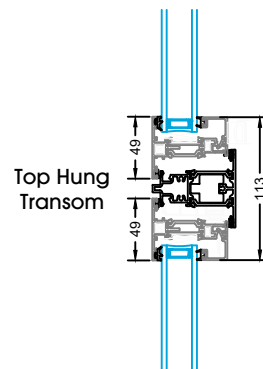

Side Hung Flying Mullion

Side Hung Transom

Side Hung Base Detail Inc 25mm Sill

Top Hung
Head Detail
No Trickle Vent

Top Hung
Head Detail
20mm Add-On

Top Hung
Head Detail
30mm Add-On

Top Hung
Head Detail
42mm Add-On
& Trickle Vent

Top Hung
Jamb

Top Hung
Jamb
Inc 35mm Add-On

Top Hung
Jamb
Inc 20mm Add-On

Top Hung
Jamb
Inc 42mm Add-On

Top Hung
Base Detail
Inc 25mm Sill

Sill is always
required due
to drainage

Top Hung
Base Detail
Inc 25mm Sill &
20mm Add-On

Tilt & Turn
Head Detail
No Trickle Vent

Tilt & Turn
Head Detail
20mm Add-On

Tilt & Turn
Head Detail
30mm Add-On

Tilt & Turn
Head Detail
42mm Add-On
& Trickle Vent

Tilt & Turn
Jamb
Inc 35mm Add-On

Tilt & Turn
Jamb