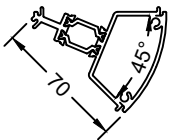

Fixed Reinforced Mullion

Slim And Flush Sill Options

60mm Bay Pole

135° Bay Pole

Bay Pole

90° Corner Post

25mm Coupler

15mm Coupler