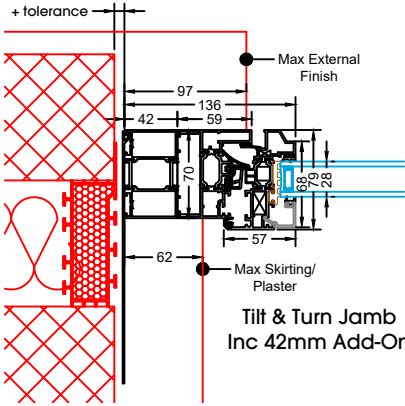

Tilt & Turn
Opening Jamb

Tilt & Turn
Opening Jamb
Inc 35mm Add-On

Tilt & Turn
Jamb
Inc 20mm Add-On

Tilt & Turn
Jamb
Inc 42mm Add-On

Tilt & Turn
Opening Jamb
Inc 20mm Add-On

Tilt & Turn
Opening Jamb
Inc 42mm Add-On

Tilt & Turn
Base Detail
Inc 25mm Sill

Tilt & Turn
Base Detail
Inc 15mm Add-On

**Tilt & Turn Head Detail
No Trickle Vent**

**Tilt & Turn Head Detail
20mm Add-On**

**Tilt & Turn Head Detail
30mm Add-On**

**Tilt & Turn Head Detail
42mm Add-On
& Trickle Vent**

**Tilt & Turn Jamb
Inc 35mm Add-On**

Tilt & Turn Jamb

Tilt & Turn Opening Jamb

**Tilt & Turn Opening Jamb
Inc 35mm Add-On**

**Tilt & Turn Jamb
Inc 20mm Add-On**

**Tilt & Turn Jamb
Inc 42mm Add-On**

**Tilt & Turn Opening Jamb
Inc 20mm Add-On**

**Tilt & Turn Opening Jamb
Inc 42mm Add-On**

**Tilt & Turn Base Detail
Inc 25mm Sill**

**Tilt & Turn Base Detail
Inc 15mm Add-On**

Tilt & Turn Transom

Tilt & Turn Mullion

Fixed Frame Head Detail
No Trickle Vent