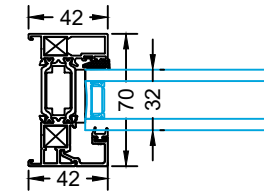

Fixed Frame Head Detail
20mm Add-On

Fixed Frame Head Detail
30mm Add-On

Fixed Frame Head Detail
42mm Add-On & Trickle Vent

Fixed Jamb

Fixed Jamb
Inc 20mm Add-On

Fixed Jamb
Inc 35mm Add-On

Fixed Jamb
Inc 42mm Add-On

Fixed Base Detail
Inc 25mm Sill

Fixed Base Detail
Inc 20mm Add-On & 25mm Sill

Fixed Base Detail
Inc 15mm Add-On

28mm Glass Unit

32mm Glass Unit

36mm Glass Unit

45mm Glass Unit

Fixed Mullion

Fixed Reinforced Mullion

Slim And Flush Sill Options

60mm Bay Pole

135° Bay Pole

Bay Pole

90° Corner Post

25mm Coupler

15mm Coupler