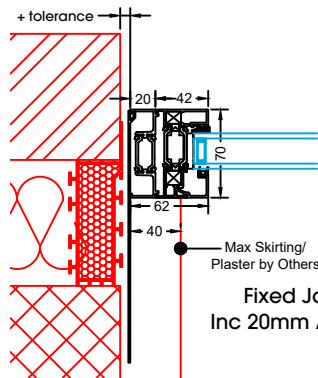

**Tilt & Turn Jamb
Inc 35mm Add-On**

Tilt & Turn Jamb

Tilt & Turn Opening Jamb

**Tilt & Turn Opening Jamb
Inc 35mm Add-On**

**Tilt & Turn Jamb
Inc 20mm Add-On**

**Tilt & Turn Jamb
Inc 42mm Add-On**

**Tilt & Turn Opening Jamb
Inc 20mm Add-On**

**Tilt & Turn Opening Jamb
Inc 42mm Add-On**

**Tilt & Turn Base Detail
Inc 25mm Sill**

**Tilt & Turn Base Detail
Inc 15mm Add-On**

Tilt & Turn Transom

Tilt & Turn Mullion

Fixed Frame Head Detail
No Trickle Vent

Fixed Frame Head Detail
20mm Add-On

Fixed Frame Head Detail
30mm Add-On

Fixed Frame Head Detail
42mm Add-On & Trickle Vent

Fixed Jamb

Fixed Jamb
Inc 20mm Add-On

Fixed Jamb
Inc 35mm Add-On

Fixed Jamb
Inc 42mm Add-On

Fixed Base Detail
Inc 25mm Sill

Fixed Base Detail
Inc 20mm Add-On & 25mm Sill

Fixed Base Detail
Inc 15mm Add-On

28mm Glass Unit

32mm Glass Unit

36mm Glass Unit

45mm Glass Unit

Fixed Mullion