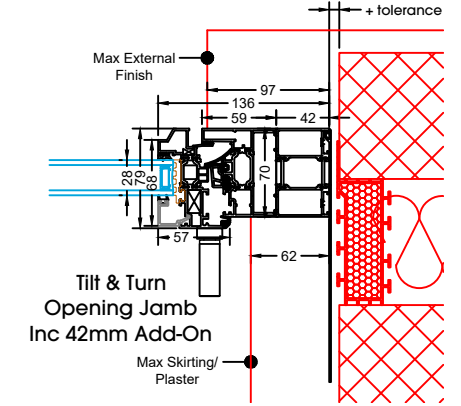

Tilt & Turn
Opening Jamb

Tilt & Turn
Opening Jamb
Inc 35mm Add-On

Tilt & Turn
Jamb
Inc 20mm Add-On

Tilt & Turn
Jamb
Inc 42mm Add-On

Tilt & Turn
Opening Jamb
Inc 20mm Add-On

Tilt & Turn
Opening Jamb
Inc 42mm Add-On

Tilt & Turn
Base Detail
Inc 25mm Sill

Tilt & Turn
Base Detail
Inc 15mm Add-On

**Tilt & Turn Head Detail
No Trickle Vent**

**Tilt & Turn Head Detail
20mm Add-On**

**Tilt & Turn Head Detail
30mm Add-On**

**Tilt & Turn Head Detail
42mm Add-On
& Trickle Vent**

**Tilt & Turn Jamb
Inc 35mm Add-On**

Tilt & Turn Jamb

Tilt & Turn Opening Jamb

**Tilt & Turn Opening Jamb
Inc 35mm Add-On**

**Tilt & Turn Jamb
Inc 20mm Add-On**

**Tilt & Turn Jamb
Inc 42mm Add-On**

**Tilt & Turn Opening Jamb
Inc 20mm Add-On**

**Tilt & Turn Opening Jamb
Inc 42mm Add-On**

**Tilt & Turn Base Detail
Inc 25mm Sill**

**Tilt & Turn Base Detail
Inc 15mm Add-On**

Tilt & Turn Transom

Tilt & Turn Mullion

Fixed Frame Head Detail
No Trickle Vent