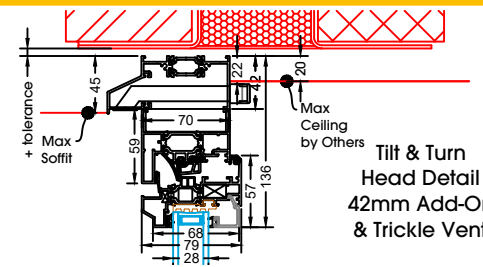

Tilt & Turn
Opening Jamb

Tilt & Turn
Opening Jamb
Inc 35mm Add-On

Tilt & Turn
Jamb
Inc 20mm Add-On

Tilt & Turn
Jamb
Inc 42mm Add-On

Tilt & Turn
Opening Jamb
Inc 20mm Add-On

Tilt & Turn
Opening Jamb
Inc 42mm Add-On

Tilt & Turn
Base Detail
Inc 25mm Sill

Tilt & Turn
Base Detail
Inc 15mm Add-On

**Tilt & Turn Head Detail
No Trickle Vent**

**Tilt & Turn Head Detail
20mm Add-On**

**Tilt & Turn Head Detail
30mm Add-On**

**Tilt & Turn Head Detail
42mm Add-On
& Trickle Vent**

**Tilt & Turn Jamb
Inc 35mm Add-On**

Tilt & Turn Jamb

Tilt & Turn Opening Jamb

**Tilt & Turn Opening Jamb
Inc 35mm Add-On**

**Tilt & Turn Jamb
Inc 20mm Add-On**

**Tilt & Turn Jamb
Inc 42mm Add-On**

**Tilt & Turn Opening Jamb
Inc 20mm Add-On**