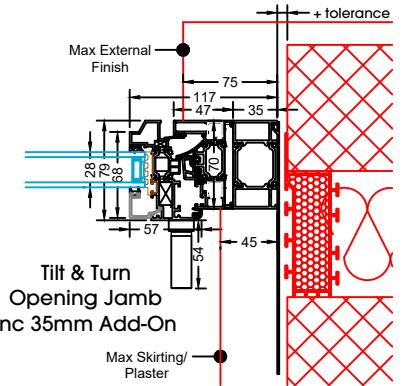

Top Hung
Jamb

Top Hung
Jamb
Inc 35mm Add-On

Top Hung
Jamb
Inc 20mm Add-On

Top Hung
Jamb
Inc 42mm Add-On

Top Hung
Base Detail
Inc 25mm Sill

Sill is always
required due
to drainage

Top Hung
Base Detail
Inc 25mm Sill &
20mm Add-On

Tilt & Turn
Head Detail
No Trickle Vent

Tilt & Turn
Head Detail
20mm Add-On

Tilt & Turn
Head Detail
30mm Add-On

Tilt & Turn
Head Detail
42mm Add-On
& Trickle Vent

Tilt & Turn
Jamb
Inc 35mm Add-On

Tilt & Turn
Jamb

Tilt & Turn
Opening Jamb

Tilt & Turn
Opening Jamb
Inc 35mm Add-On

Tilt & Turn
Jamb
Inc 20mm Add-On

Tilt & Turn
Jamb
Inc 42mm Add-On

Tilt & Turn
Opening Jamb
Inc 20mm Add-On

Tilt & Turn
Opening Jamb
Inc 42mm Add-On

Tilt & Turn
Base Detail
Inc 25mm Sill

Tilt & Turn
Base Detail
Inc 15mm Add-On

**Tilt & Turn Head Detail
No Trickle Vent**

**Tilt & Turn Head Detail
20mm Add-On**

**Tilt & Turn Head Detail
30mm Add-On**

**Tilt & Turn Head Detail
42mm Add-On
& Trickle Vent**