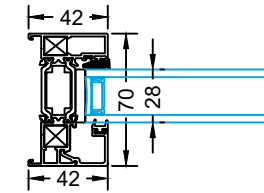

Fixed Frame Head Detail
20mm Add-On

Fixed Frame Head Detail
30mm Add-On

Fixed Frame Head Detail
42mm Add-On & Trickle Vent

Fixed Jamb

Fixed Jamb
Inc 20mm Add-On

Fixed Jamb
Inc 35mm Add-On

Fixed Jamb
Inc 42mm Add-On

Fixed Base Detail
Inc 25mm Sill

Fixed Base Detail
Inc 20mm Add-On & 25mm Sill

Fixed Base Detail
Inc 15mm Add-On

28mm Glass Unit

32mm Glass Unit

36mm Glass Unit

45mm Glass Unit

Fixed Mullion

Fixed Reinforced Mullion

Slim And Flush Sill Options

60mm Bay Pole

135° Bay Pole

Bay Pole

90° Corner Post

25mm Coupler

15mm Coupler