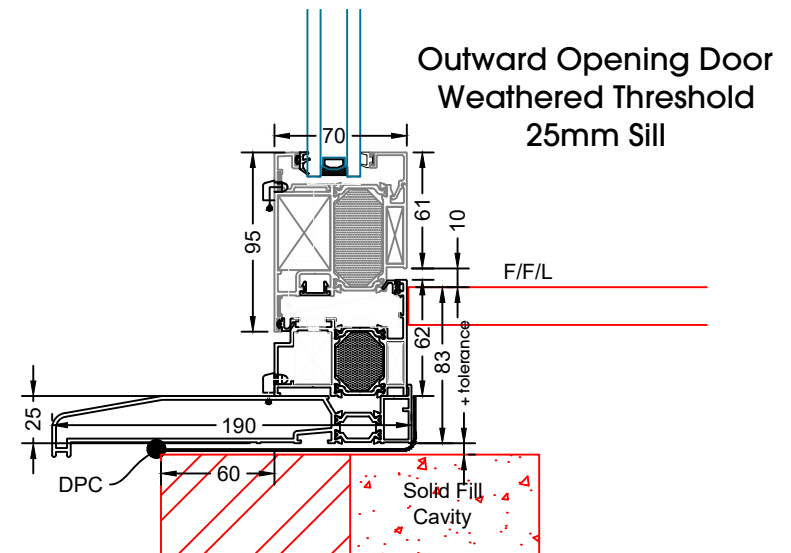

SUNFLEX UK 

Technical Manual - Slim And Flush Doors

Inward Opening Door
Head Detail
No Add-On

Inward Opening Door
Head Detail
20mm Add-On

Inward Opening Door
Head Detail
30mm Add-On

Inward Opening Door
Head Detail
42mm Add-On
Trickle Vent

Flush Single Door
Open Inwards

Flush Single Door
Open Inwards
20mm Add-Ons to Both Jamb

Flush Single Door
Open Inwards
30mm Add-Ons to Both Jamb

Flush Single Door
Open Inwards
42mm Add-Ons to Both Jamb

Flush Single Door
Open Outwards

Flush Single Door
Open Outwards
20mm Add-Ons to Both Jamb

Flush Single Door
Open Outwards
30mm Add-Ons to Both Jamb

Flush Single Door
Open Outwards
42mm Add-Ons to Both Jamb

Fixed Overlight
Coupled to
Inward Opening Door