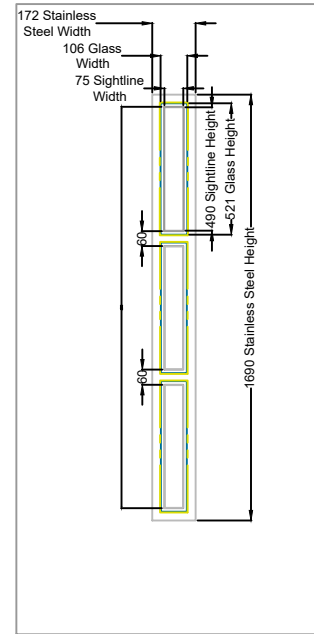

PREMIER HENHAM