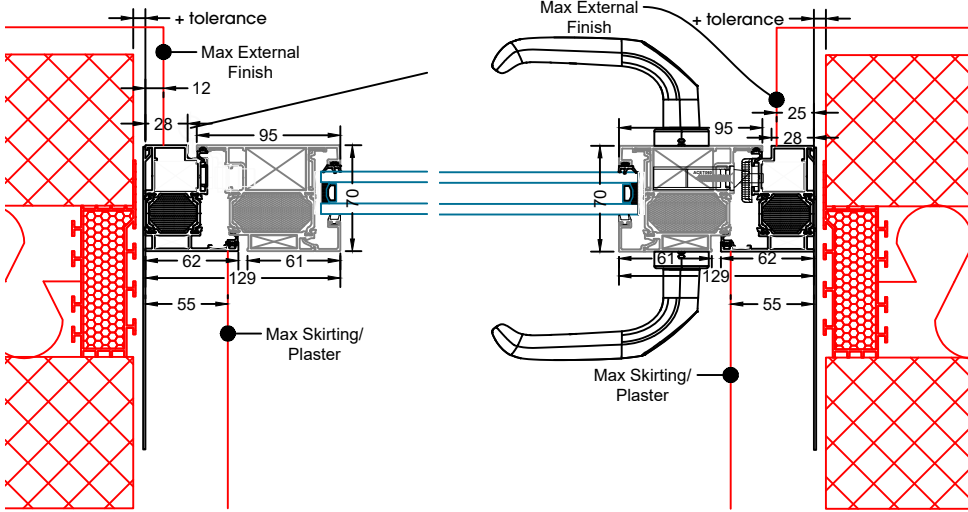

SUNFLEX UK 

Technical Manual - Slim And Flush Doors

Inward Opening Door
Head Detail
No Add-On

Inward Opening Door
Head Detail
20mm Add-On

Inward Opening Door
Head Detail
30mm Add-On

Inward Opening Door
Head Detail
42mm Add-On
Trickle Vent

Flush Single Door
Open Inwards

Flush Single Door
Open Inwards
20mm Add-Ons to Both Jamb

Flush Single Door
Open Inwards
30mm Add-Ons to Both Jamb

Flush Single Door
Open Inwards
42mm Add-Ons to Both Jamb

Flush Single Door
Open Outwards

Flush Single Door
Open Outwards
20mm Add-Ons to Both Jamb

Flush Single Door
Open Outwards
30mm Add-Ons to Both Jamb

Flush Single Door
Open Outwards
42mm Add-Ons to Both Jamb

Fixed Overlight
Coupled to
Inward Opening Door

Fixed Overlight
Coupled to
Outward Opening Door

Flush Single Door
Open Inwards
Coupled to Fixed Frame

Flush Single Door
Open Outwards
Coupled to Fixed Frame

Flush French Door
Open Inwards

Inward Opening
Low-Level Only