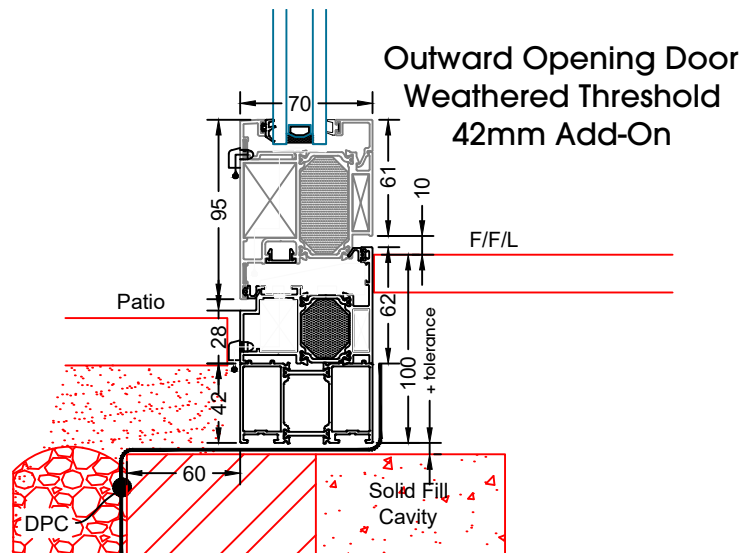

SUNFLEX UK 

Technical Manual - Slim And Flush Doors

Inward Opening Door
Head Detail
No Add-On

Inward Opening Door
Head Detail
20mm Add-On

Inward Opening Door
Head Detail
30mm Add-On

Inward Opening Door
Head Detail
42mm Add-On
Trickle Vent

Flush Single Door
Open Inwards

Flush Single Door
Open Inwards
20mm Add-Ons to Both Jamb

Flush Single Door
Open Inwards
30mm Add-Ons to Both Jamb

Flush Single Door
Open Inwards
42mm Add-Ons to Both Jamb

Flush Single Door
Open Outwards