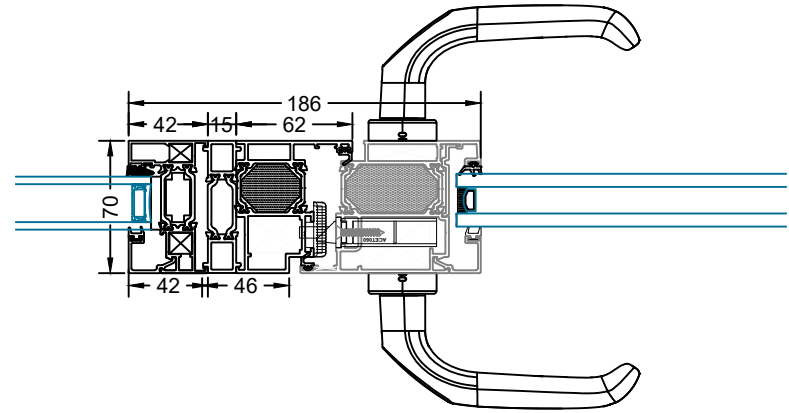

Flush Single Door
Open Inwards
Coupled to Fixed Frame