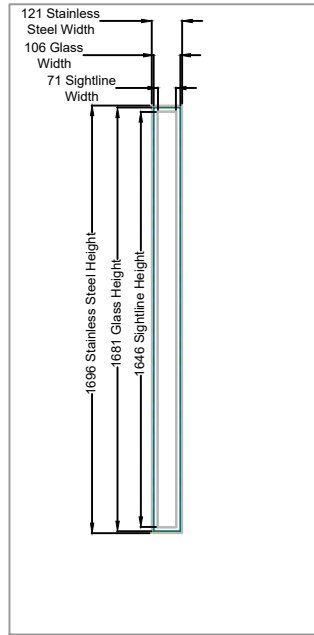

HOVETON

LEISTON 1

LEISTON 3

LINGWOOD