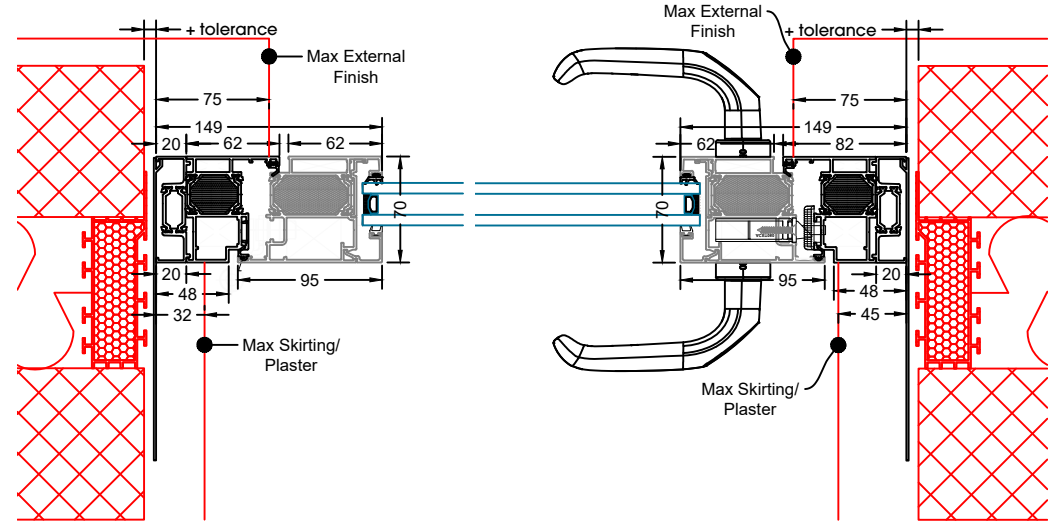

SUNFLEX UK 

Technical Manual - Slim And Flush Doors

Inward Opening Door
Head Detail
No Add-On

Inward Opening Door
Head Detail
20mm Add-On

Inward Opening Door
Head Detail
30mm Add-On

Inward Opening Door
Head Detail
42mm Add-On
Trickle Vent

Flush Single Door
Open Inwards

Flush Single Door
Open Inwards
20mm Add-Ons to Both Jamb

Flush Single Door
Open Inwards
30mm Add-Ons to Both Jamb

Flush Single Door
Open Inwards
42mm Add-Ons to Both Jamb

Flush Single Door
Open Outwards

Flush Single Door
Open Outwards
20mm Add-Ons to Both Jamb

Flush Single Door
Open Outwards
30mm Add-Ons to Both Jamb

Flush Single Door
Open Outwards
42mm Add-Ons to Both Jamb

Fixed Overlight
Coupled to
Inward Opening Door

Inward
Opening Only

**COASTAL KM130
STAINLESS STEEL
HANDLE**

**SOBINCO
HANDLE**

**SQUARE & ROUND
T BAR HANDLES**

| HANDLE TYPE | HANDLE HEIGHT |
|--------------|--------------------------------------|
| SQUARE T BAR | 900MM, 1200MM, 1500MM |
| ROUND T BAR | 400MM, 900MM, 1200MM, 1500MM, 1800MM |