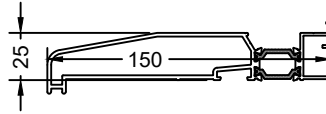

Fixed Overlight
Coupled to
Outward Opening Door

Flush Single Door
Open Inwards
Coupled to Fixed Frame

Flush Single Door
Open Outwards
Coupled to Fixed Frame

Flush French Door
Open Inwards

Inward Opening
Low-Level Only

Inward
Opening Only

**COASTAL KM130
STAINLESS STEEL
HANDLE**

**SOBINCO
HANDLE**

**SQUARE & ROUND
T BAR HANDLES**

| HANDLE TYPE | HANDLE HEIGHT |
|--------------|--------------------------------------|
| SQUARE T BAR | 900MM, 1200MM, 1500MM |
| ROUND T BAR | 400MM, 900MM, 1200MM, 1500MM, 1800MM |