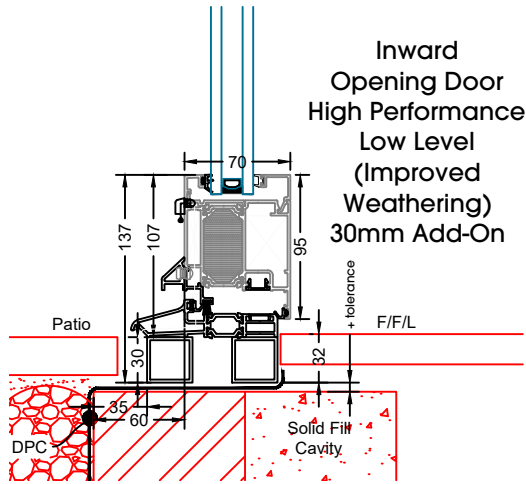

SUNFLEX UK 

Technical Manual - Slim And Flush Doors

Inward Opening Door
Head Detail
No Add-On

Inward Opening Door
Head Detail
20mm Add-On

Inward Opening Door
Head Detail
30mm Add-On

Inward Opening Door
Head Detail
42mm Add-On
Trickle Vent

Flush Single Door
Open Inwards

Flush Single Door
Open Inwards
20mm Add-Ons to Both Jamb

Flush Single Door
Open Inwards
30mm Add-Ons to Both Jamb

Flush Single Door
Open Inwards
42mm Add-Ons to Both Jamb

Flush Single Door
Open Outwards

Flush Single Door
Open Outwards
20mm Add-Ons to Both Jamb

Flush Single Door
Open Outwards
30mm Add-Ons to Both Jamb

Flush Single Door
Open Outwards
42mm Add-Ons to Both Jamb

Fixed Overlight
Coupled to
Inward Opening Door