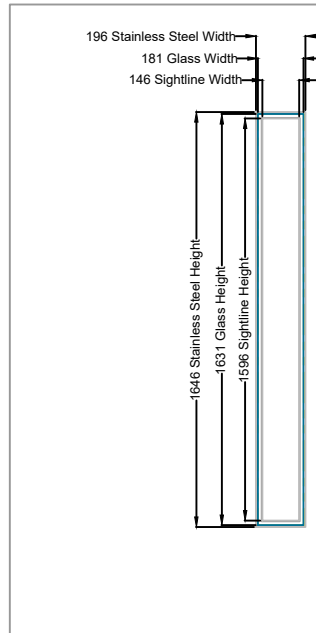

SUNFLEX UK 

Technical Manual - Slim And Flush Doors

Inward Opening Door
Head Detail
No Add-On

Inward Opening Door
Head Detail
20mm Add-On

Inward Opening Door
Head Detail
30mm Add-On

Inward Opening Door
Head Detail
42mm Add-On
Trickle Vent

Inward
Opening Only

**COASTAL KM130
STAINLESS STEEL
HANDLE**

**SOBINCO
HANDLE**

**SQUARE & ROUND
T BAR HANDLES**

| HANDLE TYPE | HANDLE HEIGHT |
|--------------|--------------------------------------|
| SQUARE T BAR | 900MM, 1200MM, 1500MM |
| ROUND T BAR | 400MM, 900MM, 1200MM, 1500MM, 1800MM |

ALDBOROUGH
6

BLOFIELD

BRAMERTON

BRUNDELL

HINGHAM 1

HINGHAM 3

HOUGHTON 1

HOUGHTON 5