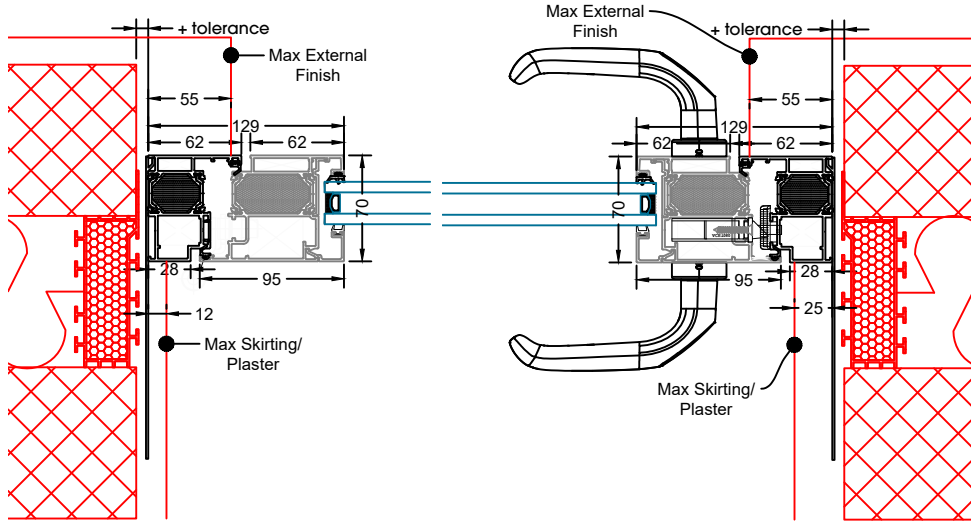

SUNFLEX UK 

Technical Manual - Slim And Flush Doors

Inward Opening Door
Head Detail
No Add-On

Inward Opening Door
Head Detail
20mm Add-On

Inward Opening Door
Head Detail
30mm Add-On

Inward Opening Door
Head Detail
42mm Add-On
Trickle Vent

Flush Single Door
Open Inwards

Flush Single Door
Open Inwards
20mm Add-Ons to Both Jamb

Flush Single Door
Open Inwards
30mm Add-Ons to Both Jamb

Flush Single Door
Open Inwards
42mm Add-Ons to Both Jamb

Flush Single Door
Open Outwards

Flush Single Door
Open Outwards
20mm Add-Ons to Both Jamb

Flush Single Door
Open Outwards
30mm Add-Ons to Both Jamb

Flush Single Door
Open Outwards
42mm Add-Ons to Both Jamb

Fixed Overlight
Coupled to
Inward Opening Door

Inward
Opening Only

**COASTAL KM130
STAINLESS STEEL
HANDLE**

**SOBINCO
HANDLE**

**SQUARE & ROUND
T BAR HANDLES**

| HANDLE TYPE | HANDLE HEIGHT |
|--------------|--------------------------------------|
| SQUARE T BAR | 900MM, 1200MM, 1500MM |
| ROUND T BAR | 400MM, 900MM, 1200MM, 1500MM, 1800MM |