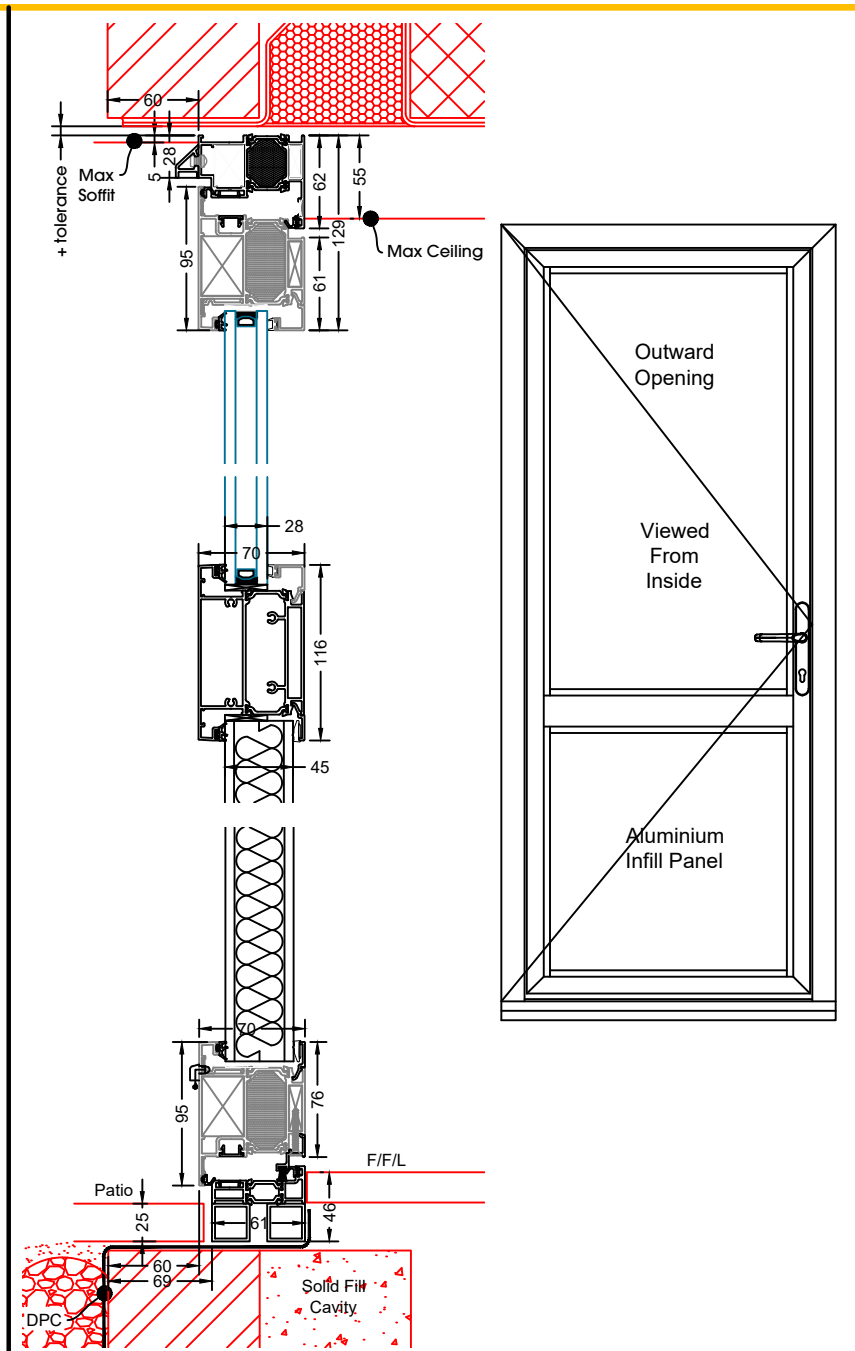

SUNFLEX UK 

Technical Manual - Slim And Flush Doors

Inward Opening Door
Head Detail
No Add-On

Inward Opening Door
Head Detail
20mm Add-On

Inward Opening Door
Head Detail
30mm Add-On

Inward Opening Door
Head Detail
42mm Add-On
Trickle Vent

Flush Single Door
Open Inwards

Flush Single Door
Open Inwards
20mm Add-Ons to Both Jamb

Flush Single Door
Open Inwards
30mm Add-Ons to Both Jamb

Flush Single Door
Open Inwards
42mm Add-Ons to Both Jamb

Flush Single Door
Open Outwards

Flush Single Door
Open Outwards
20mm Add-Ons to Both Jamb

Flush Single Door
Open Outwards
30mm Add-Ons to Both Jamb

Flush Single Door
Open Outwards
42mm Add-Ons to Both Jamb

Fixed Overlight
Coupled to
Inward Opening Door

Fixed Overlight
Coupled to
Outward Opening Door

Flush Single Door
Open Inwards
Coupled to Fixed Frame

Flush Single Door
Open Outwards
Coupled to Fixed Frame

Flush French Door
Open Inwards

Inward Opening
Low-Level Only