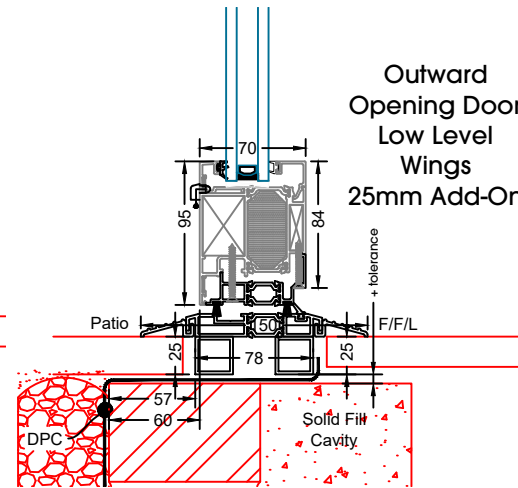

SUNFLEX UK 

Technical Manual - Slim And Flush Doors

Inward Opening Door
Head Detail
No Add-On

Inward Opening Door
Head Detail
20mm Add-On

Inward Opening Door
Head Detail
30mm Add-On

Inward Opening Door
Head Detail
42mm Add-On
Trickle Vent

Flush Single Door
Open Inwards

Flush Single Door
Open Inwards
20mm Add-Ons to Both Jamb

Flush Single Door
Open Inwards
30mm Add-Ons to Both Jamb

Flush Single Door
Open Inwards
42mm Add-Ons to Both Jamb

Flush Single Door
Open Outwards

Flush Single Door
Open Outwards
20mm Add-Ons to Both Jamb

Flush Single Door
Open Outwards
30mm Add-Ons to Both Jamb

Flush Single Door
Open Outwards
42mm Add-Ons to Both Jamb

Fixed Overlight
Coupled to
Inward Opening Door

Inward
Opening Only

**COASTAL KM130
STAINLESS STEEL
HANDLE**

**SOBINCO
HANDLE**

**SQUARE & ROUND
T BAR HANDLES**

| HANDLE TYPE | HANDLE HEIGHT |
|--------------|--------------------------------------|
| SQUARE T BAR | 900MM, 1200MM, 1500MM |
| ROUND T BAR | 400MM, 900MM, 1200MM, 1500MM, 1800MM |