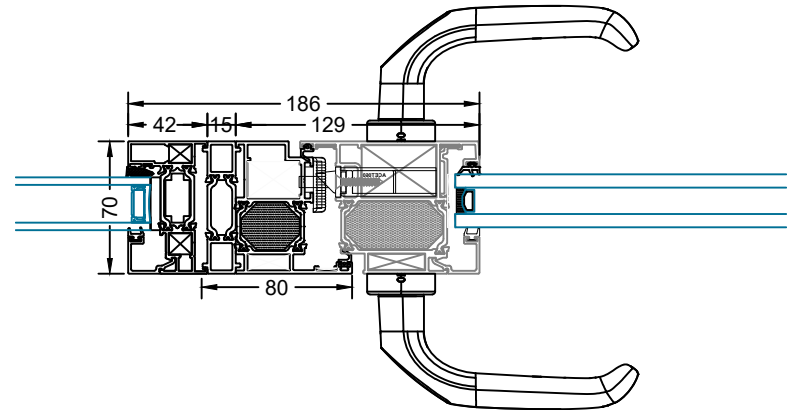

Flush Single Door
Open Outwards
Coupled to Fixed Frame