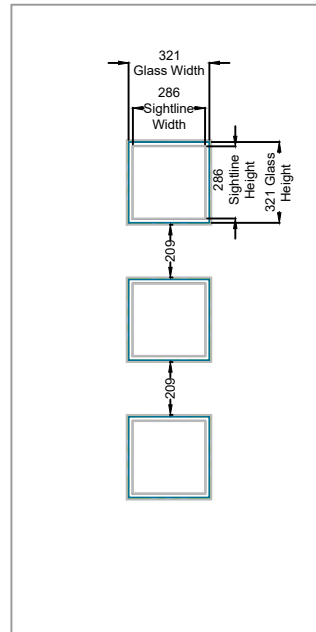

ALDBOROUGH
3