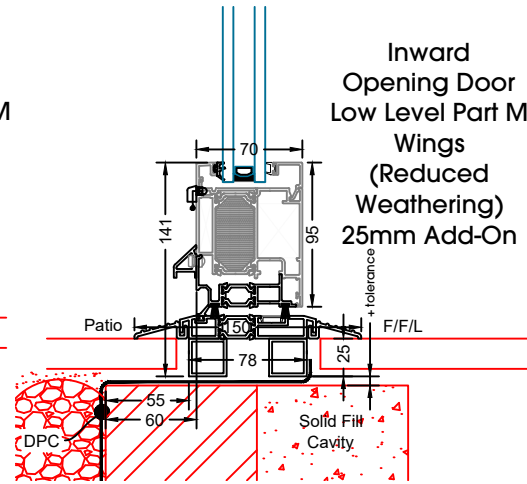

SUNFLEX UK 

Technical Manual - Slim And Flush Doors

Inward Opening Door
Head Detail
No Add-On

Inward Opening Door
Head Detail
20mm Add-On

Inward Opening Door
Head Detail
30mm Add-On

Inward Opening Door
Head Detail
42mm Add-On
Trickle Vent

Flush Single Door
Open Inwards

Flush Single Door
Open Inwards
20mm Add-Ons to Both Jamb

Flush Single Door
Open Inwards
30mm Add-Ons to Both Jamb

Flush Single Door
Open Inwards
42mm Add-Ons to Both Jamb

Flush Single Door
Open Outwards

Flush Single Door
Open Outwards
20mm Add-Ons to Both Jamb

Flush Single Door
Open Outwards
30mm Add-Ons to Both Jamb

Flush Single Door
Open Outwards
42mm Add-Ons to Both Jamb

Fixed Overlight
Coupled to
Inward Opening Door