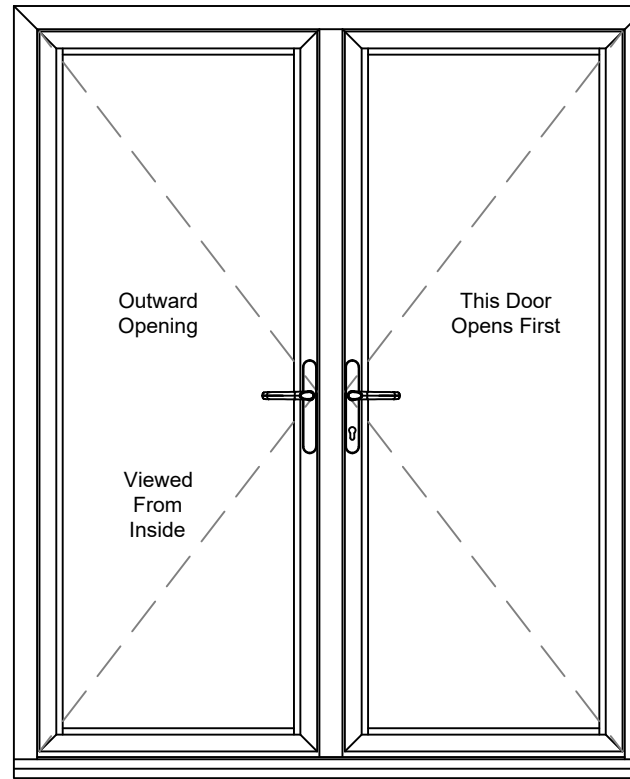

Flush Single Door
Open Inwards

Flush Single Door
Open Inwards
20mm Add-Ons to Both Jamb

Flush Single Door
Open Inwards
30mm Add-Ons to Both Jamb

Flush Single Door
Open Inwards
42mm Add-Ons to Both Jamb

Flush Single Door
Open Outwards

Flush Single Door
Open Outwards
20mm Add-Ons to Both Jamb

Flush Single Door
Open Outwards
30mm Add-Ons to Both Jamb

Flush Single Door
Open Outwards
42mm Add-Ons to Both Jamb

Fixed Overlight
Coupled to
Inward Opening Door

Fixed Overlight
Coupled to
Outward Opening Door

Flush Single Door
Open Inwards
Coupled to Fixed Frame

Flush Single Door
Open Outwards
Coupled to Fixed Frame

Flush French Door
Open Inwards

Inward Opening
Low-Level Only