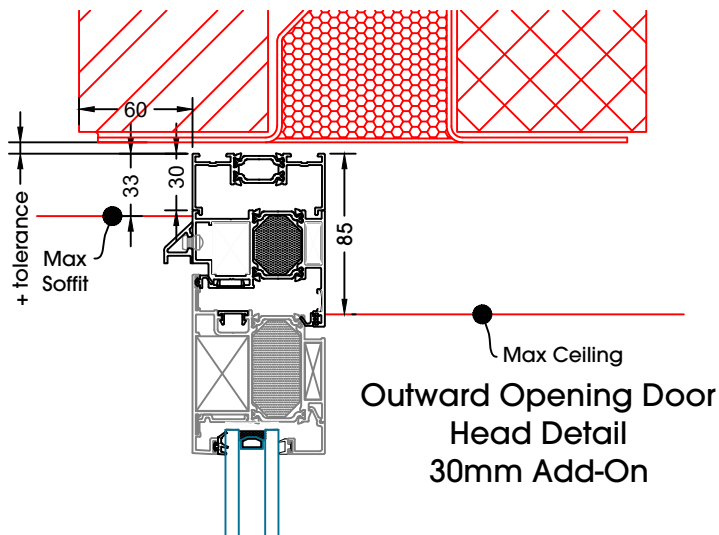

SUNFLEX UK 

Technical Manual - Slim And Flush Doors

Inward Opening Door
Head Detail
No Add-On

Inward Opening Door
Head Detail
20mm Add-On

Inward Opening Door
Head Detail
30mm Add-On

Inward Opening Door
Head Detail
42mm Add-On
Trickle Vent

Flush Single Door
Open Inwards

Flush Single Door
Open Inwards
20mm Add-Ons to Both Jamb

Flush Single Door
Open Inwards
30mm Add-Ons to Both Jamb

Flush Single Door
Open Inwards
42mm Add-Ons to Both Jamb

Flush Single Door
Open Outwards