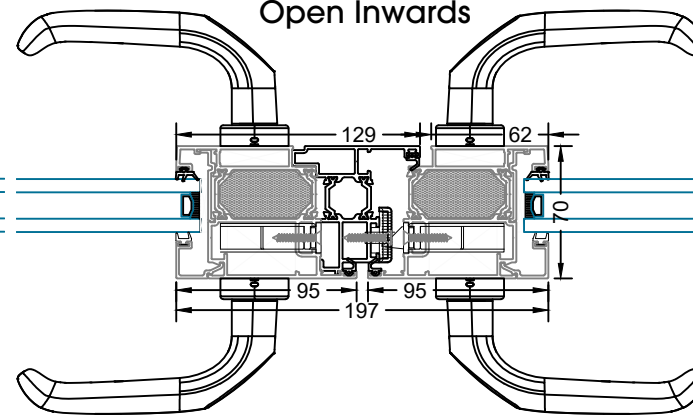

SUNFLEX UK 

Technical Manual - Slim And Flush Doors

Inward Opening Door
Head Detail
No Add-On

Inward Opening Door
Head Detail
20mm Add-On

Inward Opening Door
Head Detail
30mm Add-On

Inward Opening Door
Head Detail
42mm Add-On
Trickle Vent

Flush Single Door
Open Outwards
20mm Add-Ons to Both Jamb

Flush Single Door
Open Outwards
30mm Add-Ons to Both Jamb

Flush Single Door
Open Outwards
42mm Add-Ons to Both Jamb

Fixed Overlight
Coupled to
Inward Opening Door

Fixed Overlight
Coupled to
Outward Opening Door

Flush Single Door
Open Inwards
Coupled to Fixed Frame

Flush Single Door
Open Outwards
Coupled to Fixed Frame

Flush French Door
Open Inwards

Inward Opening
Low-Level Only

Inward
Opening Only

**COASTAL KM130
STAINLESS STEEL
HANDLE**

**SOBINCO
HANDLE**

**SQUARE & ROUND
T BAR HANDLES**

| HANDLE TYPE | HANDLE HEIGHT |
|--------------|--------------------------------------|
| SQUARE T BAR | 900MM, 1200MM, 1500MM |
| ROUND T BAR | 400MM, 900MM, 1200MM, 1500MM, 1800MM |