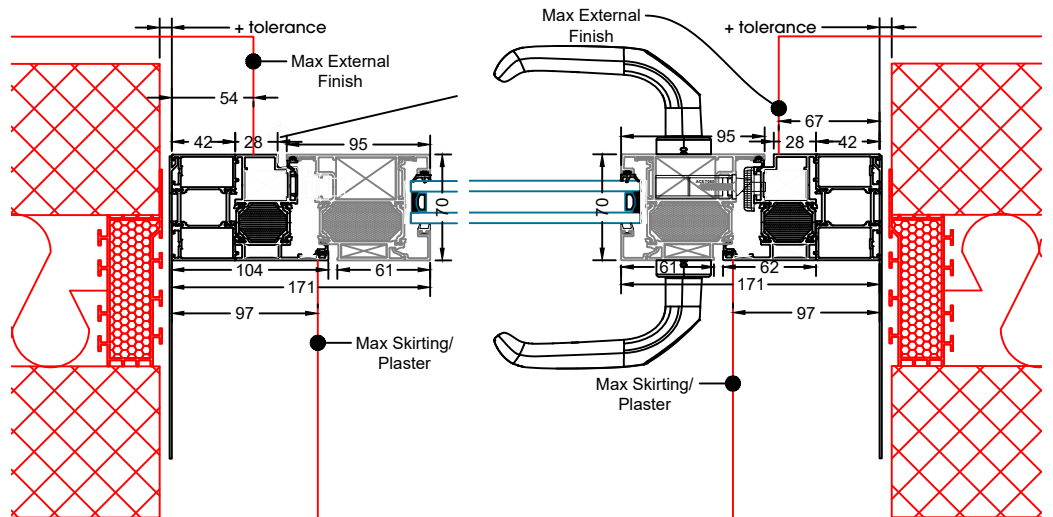

SUNFLEX UK 

Technical Manual - Slim And Flush Doors

Inward Opening Door
Head Detail
No Add-On

Inward Opening Door
Head Detail
20mm Add-On

Inward Opening Door
Head Detail
30mm Add-On

Inward Opening Door
Head Detail
42mm Add-On
Trickle Vent

Flush Single Door
Open Inwards

Flush Single Door
Open Inwards
20mm Add-Ons to Both Jamb

Flush Single Door
Open Inwards
30mm Add-Ons to Both Jamb

Flush Single Door
Open Inwards
42mm Add-Ons to Both Jamb

Flush Single Door
Open Outwards

Flush Single Door
Open Outwards
20mm Add-Ons to Both Jamb

Flush Single Door
Open Outwards
30mm Add-Ons to Both Jamb

Flush Single Door
Open Outwards
42mm Add-Ons to Both Jamb

Fixed Overlight
Coupled to
Inward Opening Door

Fixed Overlight
Coupled to
Outward Opening Door

Flush Single Door
Open Inwards
Coupled to Fixed Frame

Flush Single Door
Open Outwards
Coupled to Fixed Frame

Flush French Door
Open Inwards

Inward Opening
Low-Level Only