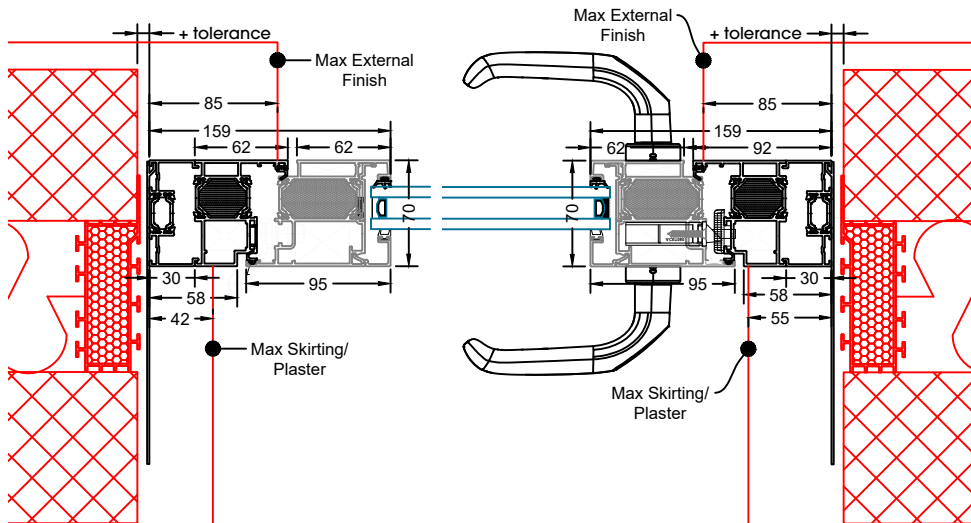

SUNFLEX UK 

Technical Manual - Slim And Flush Doors

Inward Opening Door
Head Detail
No Add-On

Inward Opening Door
Head Detail
20mm Add-On

Inward Opening Door
Head Detail
30mm Add-On

Inward Opening Door
Head Detail
42mm Add-On
Trickle Vent

Flush Single Door
Open Inwards

Flush Single Door
Open Inwards
20mm Add-Ons to Both Jamb

Flush Single Door
Open Inwards
30mm Add-Ons to Both Jamb

Flush Single Door
Open Inwards
42mm Add-Ons to Both Jamb

Flush Single Door
Open Outwards

Flush Single Door
Open Outwards
20mm Add-Ons to Both Jamb

Flush Single Door
Open Outwards
30mm Add-Ons to Both Jamb

Flush Single Door
Open Outwards
42mm Add-Ons to Both Jamb

Fixed Overlight
Coupled to
Inward Opening Door