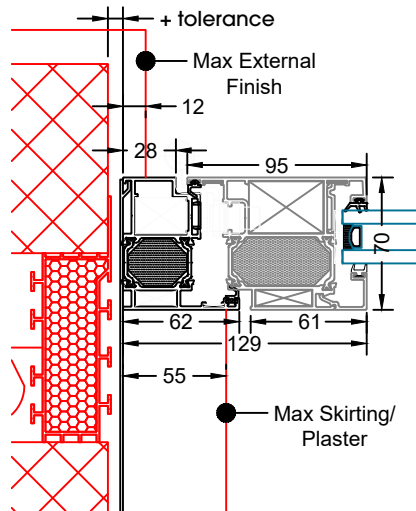

SUNFLEX UK 

Technical Manual - Slim And Flush Doors

Inward Opening Door
Head Detail
No Add-On

Inward Opening Door
Head Detail
20mm Add-On

Inward Opening Door
Head Detail
30mm Add-On

Inward Opening Door
Head Detail
42mm Add-On
Trickle Vent

Flush Single Door
Open Outwards
20mm Add-Ons to Both Jamb

Flush Single Door
Open Outwards
30mm Add-Ons to Both Jamb

Flush Single Door
Open Outwards
42mm Add-Ons to Both Jamb

Fixed Overlight
Coupled to
Inward Opening Door

Fixed Overlight
Coupled to
Outward Opening Door

Flush Single Door
Open Inwards
Coupled to Fixed Frame

Flush Single Door
Open Outwards
Coupled to Fixed Frame

Flush French Door
Open Inwards

Inward Opening
Low-Level Only

Inward
Opening Only

**COASTAL KM130
STAINLESS STEEL
HANDLE**

**SOBINCO
HANDLE**

**SQUARE & ROUND
T BAR HANDLES**

| HANDLE TYPE | HANDLE HEIGHT |
|--------------|--------------------------------------|
| SQUARE T BAR | 900MM, 1200MM, 1500MM |
| ROUND T BAR | 400MM, 900MM, 1200MM, 1500MM, 1800MM |