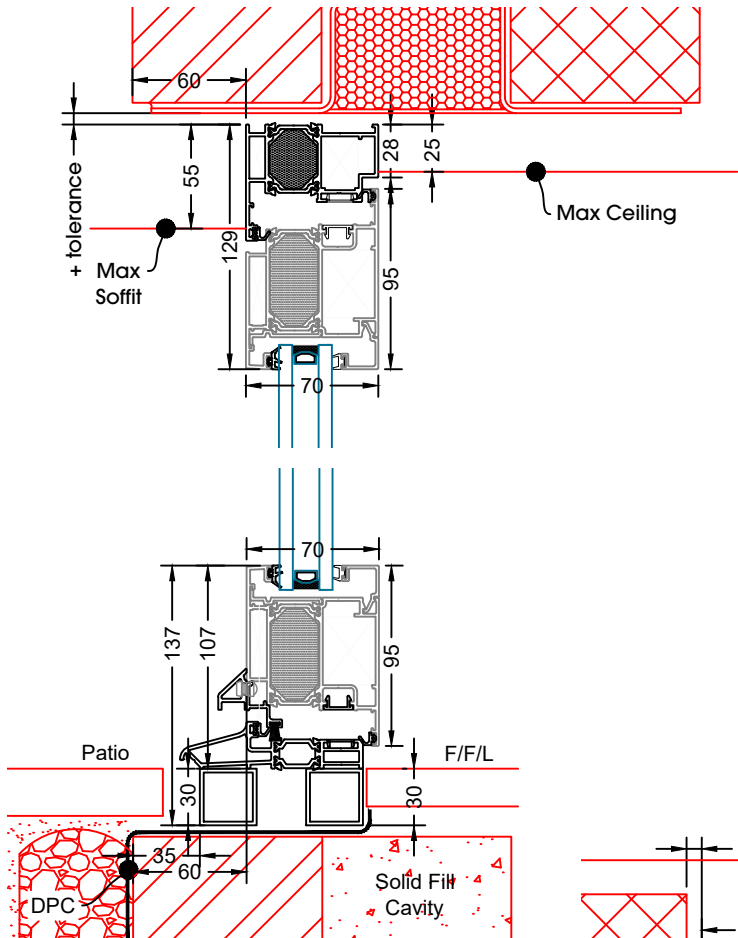

SUNFLEX UK 

Technical Manual - Slim And Flush Doors

Inward Opening Door
Head Detail
No Add-On

Inward Opening Door
Head Detail
20mm Add-On

Inward Opening Door
Head Detail
30mm Add-On

Inward Opening Door
Head Detail
42mm Add-On
Trickle Vent

Flush Single Door
Open Outwards
20mm Add-Ons to Both Jamb

Flush Single Door
Open Outwards
30mm Add-Ons to Both Jamb

Flush Single Door
Open Outwards
42mm Add-Ons to Both Jamb

Fixed Overlight
Coupled to
Inward Opening Door

Fixed Overlight
Coupled to
Outward Opening Door

Flush Single Door
Open Inwards
Coupled to Fixed Frame

Flush Single Door
Open Outwards
Coupled to Fixed Frame

Flush French Door
Open Inwards

Inward Opening
Low-Level Only

Inward
Opening Only

**COASTAL KM130
STAINLESS STEEL
HANDLE**

**SOBINCO
HANDLE**

**SQUARE & ROUND
T BAR HANDLES**

| HANDLE TYPE | HANDLE HEIGHT |
|--------------|--------------------------------------|
| SQUARE T BAR | 900MM, 1200MM, 1500MM |
| ROUND T BAR | 400MM, 900MM, 1200MM, 1500MM, 1800MM |