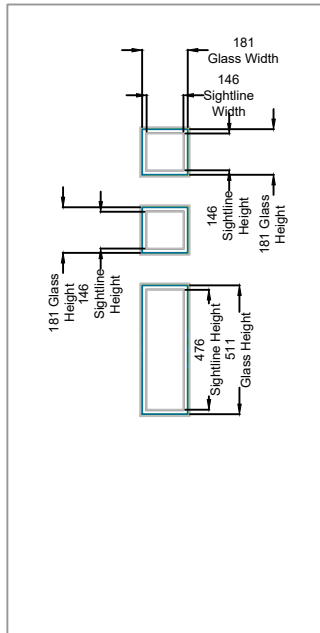

SUNFLEX UK 

Technical Manual - Slim And Flush Doors

Inward Opening Door
Head Detail
No Add-On

Inward Opening Door
Head Detail
20mm Add-On

Inward Opening Door
Head Detail
30mm Add-On

Inward Opening Door
Head Detail
42mm Add-On
Trickle Vent

Inward
Opening Only

**COASTAL KM130
STAINLESS STEEL
HANDLE**

**SOBINCO
HANDLE**

**SQUARE & ROUND
T BAR HANDLES**

| HANDLE TYPE | HANDLE HEIGHT |
|--------------|--------------------------------------|
| SQUARE T BAR | 900MM, 1200MM, 1500MM |
| ROUND T BAR | 400MM, 900MM, 1200MM, 1500MM, 1800MM |

ALDBOROUGH
6

BLOFIELD

BRAMERTON

BRUNDELL

HINGHAM 1

HINGHAM 3

HOUGHTON 1

HOUGHTON 5