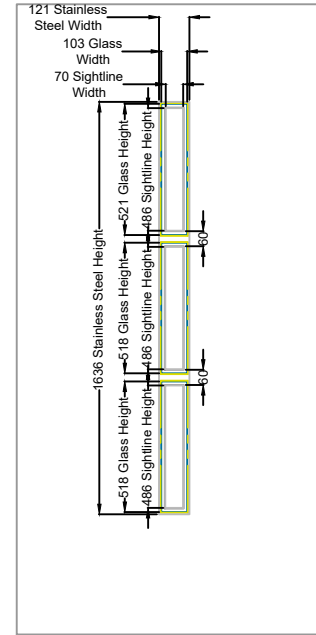

SUNFLEX UK 

Technical Manual - Slim And Flush Doors

Inward Opening Door
Head Detail
No Add-On

Inward Opening Door
Head Detail
20mm Add-On

Inward Opening Door
Head Detail
30mm Add-On

Inward Opening Door
Head Detail
42mm Add-On
Trickle Vent

Inward
Opening Only

**COASTAL KM130
STAINLESS STEEL
HANDLE**

**SOBINCO
HANDLE**

**SQUARE & ROUND
T BAR HANDLES**

| HANDLE TYPE | HANDLE HEIGHT |
|--------------|--------------------------------------|
| SQUARE T BAR | 900MM, 1200MM, 1500MM |
| ROUND T BAR | 400MM, 900MM, 1200MM, 1500MM, 1800MM |

ALDBOROUGH
6

BLOFIELD

BRAMERTON

BRUNDELL

HINGHAM 1

HINGHAM 3

HOUGHTON 1

HOUGHTON 5

HOUGHTON 6

HOVETON

LEISTON 1

LEISTON 3

LINGWOOD

Bifold doors

Sliding doors

Heritage doors