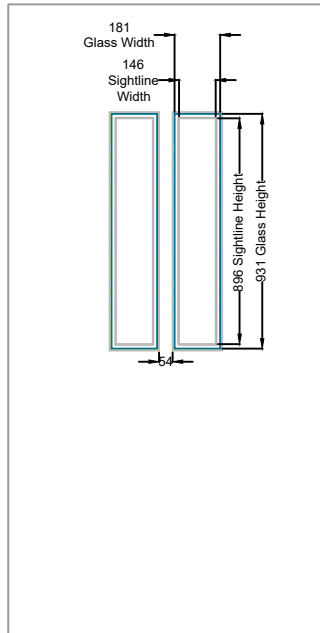

BLOFIELD

BRAMERTON

BRUNDELL

HINGHAM 1