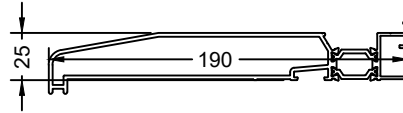

Fixed Overlight
Coupled to
Outward Opening Door

Flush Single Door
Open Inwards
Coupled to Fixed Frame

Flush Single Door
Open Outwards
Coupled to Fixed Frame

Flush French Door
Open Inwards

Inward Opening
Low-Level Only

Inward
Opening Only

**COASTAL KM130
STAINLESS STEEL
HANDLE**

**SOBINCO
HANDLE**

**SQUARE & ROUND
T BAR HANDLES**

| HANDLE TYPE | HANDLE HEIGHT |
|--------------|--------------------------------------|
| SQUARE T BAR | 900MM, 1200MM, 1500MM |
| ROUND T BAR | 400MM, 900MM, 1200MM, 1500MM, 1800MM |