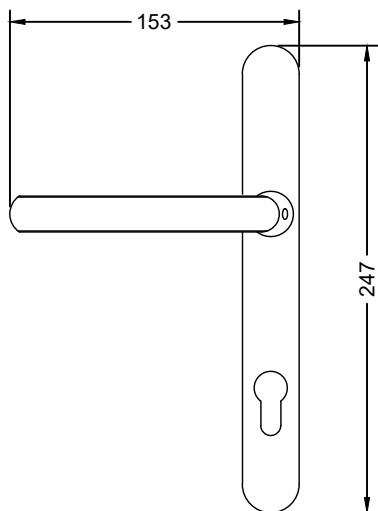

SUNFLEX UK 

Technical Manual - Slim And Flush Doors

Inward Opening Door
Head Detail
No Add-On

Inward Opening Door
Head Detail
20mm Add-On

Inward Opening Door
Head Detail
30mm Add-On

Inward Opening Door
Head Detail
42mm Add-On
Trickle Vent

Flush Single Door
Open Inwards

Flush Single Door
Open Inwards
20mm Add-Ons to Both Jamb

Flush Single Door
Open Inwards
30mm Add-Ons to Both Jamb

Flush Single Door
Open Inwards
42mm Add-Ons to Both Jamb

Flush Single Door
Open Outwards

Flush Single Door
Open Outwards
20mm Add-Ons to Both Jamb

Flush Single Door
Open Outwards
30mm Add-Ons to Both Jamb

Flush Single Door
Open Outwards
42mm Add-Ons to Both Jamb

Fixed Overlight
Coupled to
Inward Opening Door

Inward
Opening Only

**COASTAL KM130
STAINLESS STEEL
HANDLE**

**SOBINCO
HANDLE**

**SQUARE & ROUND
T BAR HANDLES**

| HANDLE TYPE | HANDLE HEIGHT |
|--------------|--------------------------------------|
| SQUARE T BAR | 900MM, 1200MM, 1500MM |
| ROUND T BAR | 400MM, 900MM, 1200MM, 1500MM, 1800MM |