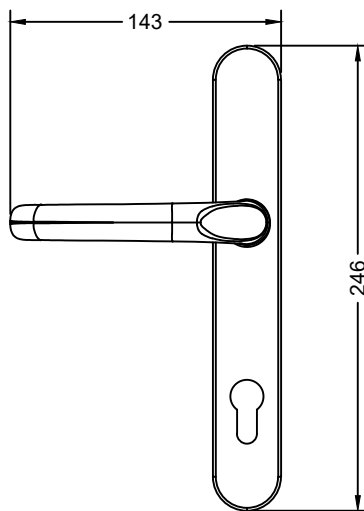

SUNFLEX UK 

Technical Manual - Slim And Flush Doors

Inward Opening Door
Head Detail
No Add-On

Inward Opening Door
Head Detail
20mm Add-On

Inward Opening Door
Head Detail
30mm Add-On

Inward Opening Door
Head Detail
42mm Add-On
Trickle Vent

Flush Single Door
Open Outwards
20mm Add-Ons to Both Jamb

Flush Single Door
Open Outwards
30mm Add-Ons to Both Jamb

Flush Single Door
Open Outwards
42mm Add-Ons to Both Jamb

Fixed Overlight
Coupled to
Inward Opening Door

Fixed Overlight
Coupled to
Outward Opening Door

Flush Single Door
Open Inwards
Coupled to Fixed Frame

Flush Single Door
Open Outwards
Coupled to Fixed Frame

Flush French Door
Open Inwards

Inward Opening
Low-Level Only

Inward
Opening Only

**COASTAL KM130
STAINLESS STEEL
HANDLE**

**SOBINCO
HANDLE**

**SQUARE & ROUND
T BAR HANDLES**

| HANDLE TYPE | HANDLE HEIGHT |
|--------------|--------------------------------------|
| SQUARE T BAR | 900MM, 1200MM, 1500MM |
| ROUND T BAR | 400MM, 900MM, 1200MM, 1500MM, 1800MM |