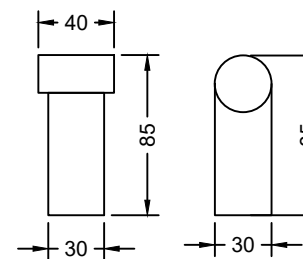

SUNFLEX UK 

Technical Manual - Slim And Flush Doors

Inward Opening Door
Head Detail
No Add-On

Inward Opening Door
Head Detail
20mm Add-On

Inward Opening Door
Head Detail
30mm Add-On

Inward Opening Door
Head Detail
42mm Add-On
Trickle Vent

Inward
Opening Only

**COASTAL KM130
STAINLESS STEEL
HANDLE**

**SOBINCO
HANDLE**

**SQUARE & ROUND
T BAR HANDLES**

| HANDLE TYPE | HANDLE HEIGHT |
|--------------|--------------------------------------|
| SQUARE T BAR | 900MM, 1200MM, 1500MM |
| ROUND T BAR | 400MM, 900MM, 1200MM, 1500MM, 1800MM |