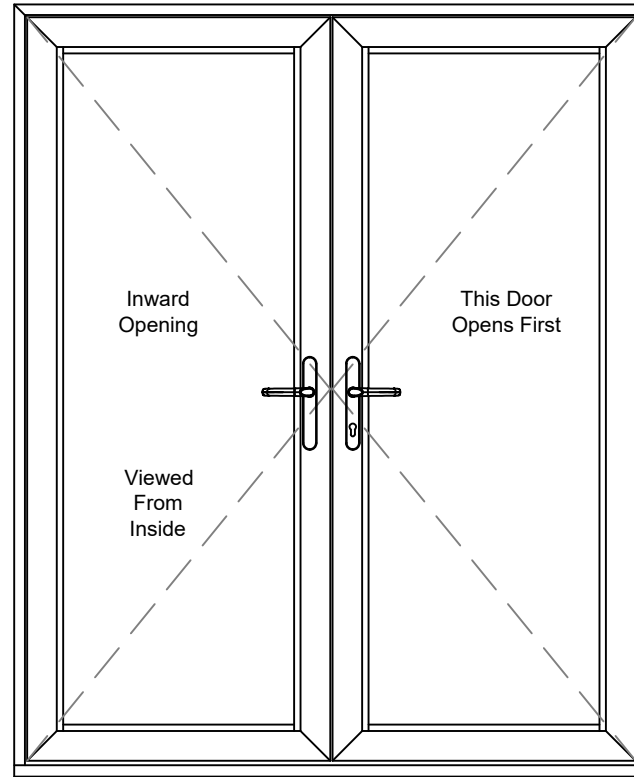

SUNFLEX UK 

Technical Manual - Slim And Flush Doors

Inward Opening Door
Head Detail
No Add-On

Inward Opening Door
Head Detail
20mm Add-On

Inward Opening Door
Head Detail
30mm Add-On

Inward Opening Door
Head Detail
42mm Add-On
Trickle Vent

Flush Single Door
Open Inwards

Flush Single Door
Open Inwards
20mm Add-Ons to Both Jamb

Flush Single Door
Open Inwards
30mm Add-Ons to Both Jamb

Flush Single Door
Open Inwards
42mm Add-Ons to Both Jamb

Flush Single Door
Open Outwards

Flush Single Door
Open Outwards
20mm Add-Ons to Both Jamb

Flush Single Door
Open Outwards
30mm Add-Ons to Both Jamb

Flush Single Door
Open Outwards
42mm Add-Ons to Both Jamb

Fixed Overlight
Coupled to
Inward Opening Door

Fixed Overlight
Coupled to
Outward Opening Door

Flush Single Door
Open Inwards
Coupled to Fixed Frame

Flush Single Door
Open Outwards
Coupled to Fixed Frame

Flush French Door
Open Inwards

Inward Opening
Low-Level Only