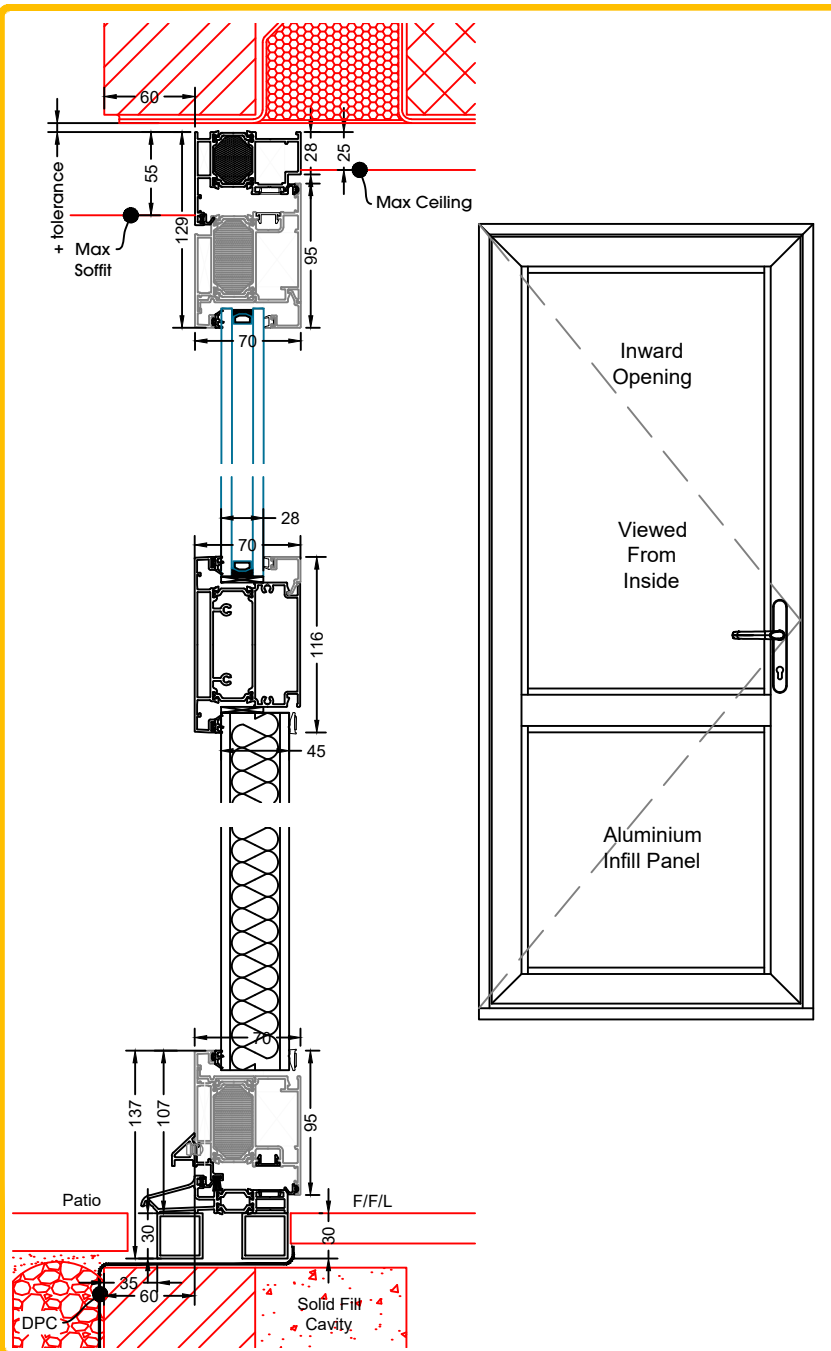

SUNFLEX UK 

Technical Manual - Slim And Flush Doors

Inward Opening Door
Head Detail
No Add-On

Inward Opening Door
Head Detail
20mm Add-On

Inward Opening Door
Head Detail
30mm Add-On

Inward Opening Door
Head Detail
42mm Add-On
Trickle Vent

Flush Single Door
Open Inwards

Flush Single Door
Open Inwards
20mm Add-Ons to Both Jamb

Flush Single Door
Open Inwards
30mm Add-Ons to Both Jamb

Flush Single Door
Open Inwards
42mm Add-Ons to Both Jamb

Flush Single Door
Open Outwards

Flush Single Door
Open Outwards
20mm Add-Ons to Both Jamb

Flush Single Door
Open Outwards
30mm Add-Ons to Both Jamb

Flush Single Door
Open Outwards
42mm Add-Ons to Both Jamb

Fixed Overlight
Coupled to
Inward Opening Door

Fixed Overlight
Coupled to
Outward Opening Door

Flush Single Door
Open Inwards
Coupled to Fixed Frame

Flush Single Door
Open Outwards
Coupled to Fixed Frame

Flush French Door
Open Inwards

Inward Opening
Low-Level Only