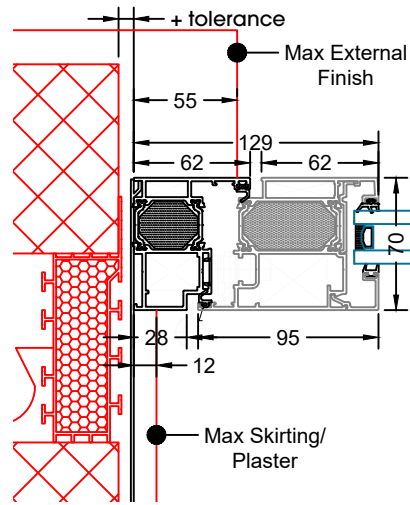

SUNFLEX UK 

Technical Manual - Slim And Flush Doors

Inward Opening Door
Head Detail
No Add-On

Inward Opening Door
Head Detail
20mm Add-On

Inward Opening Door
Head Detail
30mm Add-On

Inward Opening Door
Head Detail
42mm Add-On
Trickle Vent

Flush Single Door
Open Outwards
20mm Add-Ons to Both Jamb

Flush Single Door
Open Outwards
30mm Add-Ons to Both Jamb

Flush Single Door
Open Outwards
42mm Add-Ons to Both Jamb

Fixed Overlight
Coupled to
Inward Opening Door

Fixed Overlight
Coupled to
Outward Opening Door

Flush Single Door
Open Inwards
Coupled to Fixed Frame

Flush Single Door
Open Outwards
Coupled to Fixed Frame

Flush French Door
Open Inwards

Inward Opening
Low-Level Only

Inward
Opening Only

**COASTAL KM130
STAINLESS STEEL
HANDLE**

**SOBINCO
HANDLE**

**SQUARE & ROUND
T BAR HANDLES**

| HANDLE TYPE | HANDLE HEIGHT |
|--------------|--------------------------------------|
| SQUARE T BAR | 900MM, 1200MM, 1500MM |
| ROUND T BAR | 400MM, 900MM, 1200MM, 1500MM, 1800MM |