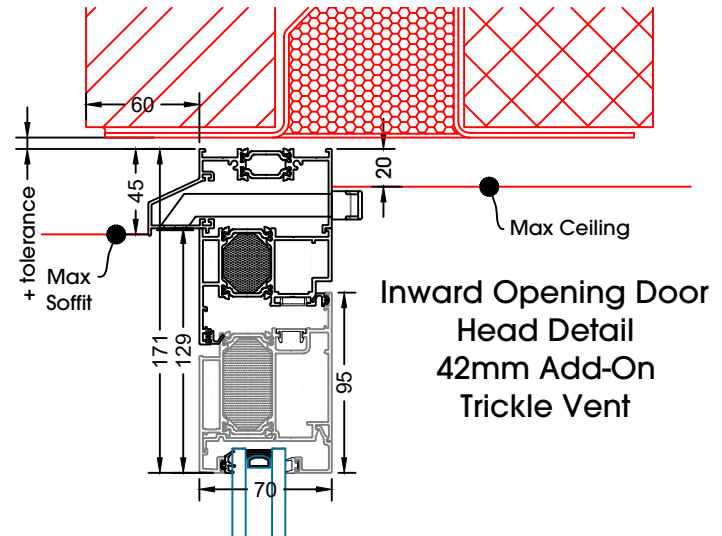

SUNFLEX UK 

Technical Manual - Slim And Flush Doors

Inward Opening Door
Head Detail
No Add-On

Inward Opening Door
Head Detail
20mm Add-On

Inward Opening Door
Head Detail
30mm Add-On

Inward Opening Door
Head Detail
42mm Add-On
Trickle Vent

Flush Single Door
Open Inwards

Flush Single Door
Open Inwards
20mm Add-Ons to Both Jamb

Flush Single Door
Open Inwards
30mm Add-Ons to Both Jamb

Flush Single Door
Open Inwards
42mm Add-Ons to Both Jamb

Flush Single Door
Open Outwards