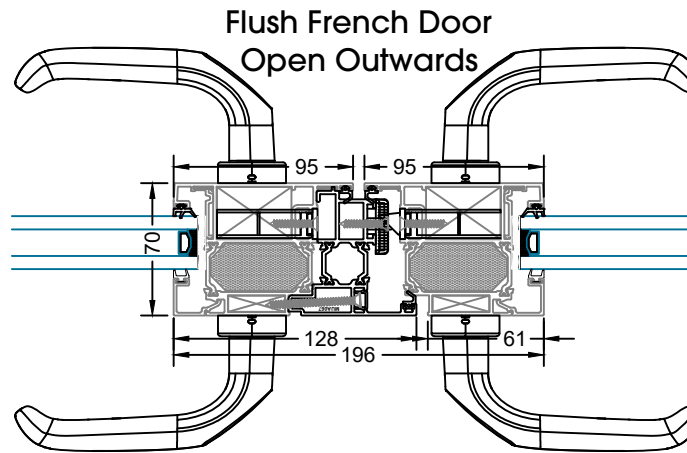

SUNFLEX UK 

Technical Manual - Slim And Flush Doors

Inward Opening Door
Head Detail
No Add-On

Inward Opening Door
Head Detail
20mm Add-On

Inward Opening Door
Head Detail
30mm Add-On

Inward Opening Door
Head Detail
42mm Add-On
Trickle Vent

Flush Single Door
Open Outwards
20mm Add-Ons to Both Jamb

Flush Single Door
Open Outwards
30mm Add-Ons to Both Jamb

Flush Single Door
Open Outwards
42mm Add-Ons to Both Jamb

Fixed Overlight
Coupled to
Inward Opening Door

Fixed Overlight
Coupled to
Outward Opening Door

Flush Single Door
Open Inwards
Coupled to Fixed Frame

Flush Single Door
Open Outwards
Coupled to Fixed Frame

Flush French Door
Open Inwards

Inward Opening
Low-Level Only

Inward
Opening Only

**COASTAL KM130
STAINLESS STEEL
HANDLE**

**SOBINCO
HANDLE**

**SQUARE & ROUND
T BAR HANDLES**

| HANDLE TYPE | HANDLE HEIGHT |
|--------------|--------------------------------------|
| SQUARE T BAR | 900MM, 1200MM, 1500MM |
| ROUND T BAR | 400MM, 900MM, 1200MM, 1500MM, 1800MM |