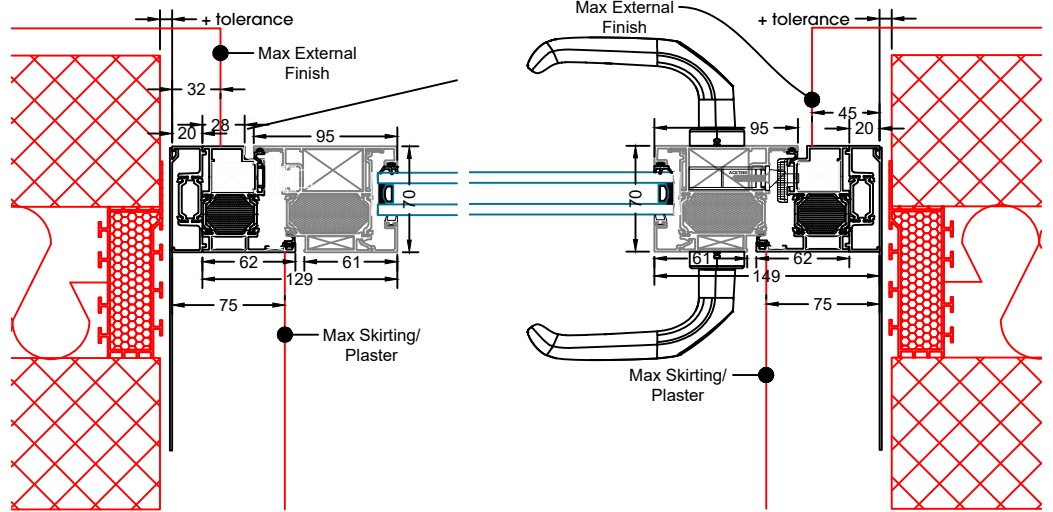

SUNFLEX UK 

Technical Manual - Slim And Flush Doors

Inward Opening Door
Head Detail
No Add-On

Inward Opening Door
Head Detail
20mm Add-On

Inward Opening Door
Head Detail
30mm Add-On

Inward Opening Door
Head Detail
42mm Add-On
Trickle Vent

Flush Single Door
Open Inwards

Flush Single Door
Open Inwards
20mm Add-Ons to Both Jamb

Flush Single Door
Open Inwards
30mm Add-Ons to Both Jamb

Flush Single Door
Open Inwards
42mm Add-Ons to Both Jamb

Flush Single Door
Open Outwards

Flush Single Door
Open Outwards
20mm Add-Ons to Both Jamb

Flush Single Door
Open Outwards
30mm Add-Ons to Both Jamb

Flush Single Door
Open Outwards
42mm Add-Ons to Both Jamb

Fixed Overlight
Coupled to
Inward Opening Door

Fixed Overlight
Coupled to
Outward Opening Door

Flush Single Door
Open Inwards
Coupled to Fixed Frame

Flush Single Door
Open Outwards
Coupled to Fixed Frame

Flush French Door
Open Inwards

Inward Opening
Low-Level Only