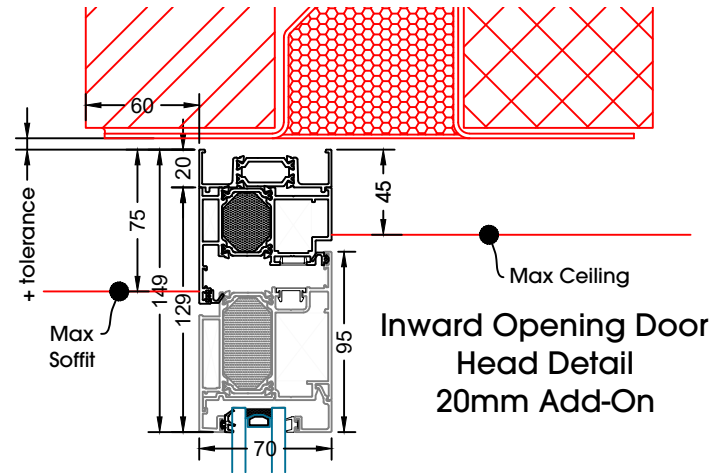

SUNFLEX UK 

Technical Manual - Slim And Flush Doors

Inward Opening Door
Head Detail
No Add-On

Inward Opening Door
Head Detail
20mm Add-On

Inward Opening Door
Head Detail
30mm Add-On

Inward Opening Door
Head Detail
42mm Add-On
Trickle Vent

Flush Single Door
Open Inwards

Flush Single Door
Open Inwards
20mm Add-Ons to Both Jamb

Flush Single Door
Open Inwards
30mm Add-Ons to Both Jamb

Flush Single Door
Open Inwards
42mm Add-Ons to Both Jamb

Flush Single Door
Open Outwards

Flush Single Door
Open Outwards
20mm Add-Ons to Both Jamb

Flush Single Door
Open Outwards
30mm Add-Ons to Both Jamb

Flush Single Door
Open Outwards
42mm Add-Ons to Both Jamb

Fixed Overlight
Coupled to
Inward Opening Door