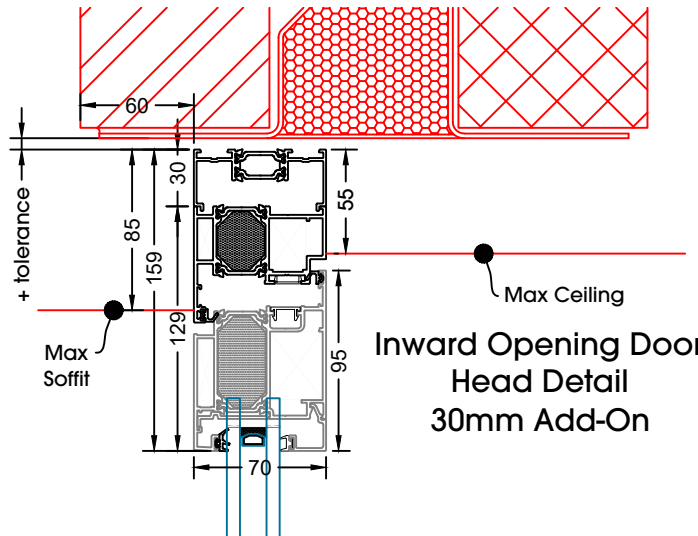

SUNFLEX UK 

Technical Manual - Slim And Flush Doors

Inward Opening Door
Head Detail
No Add-On

Inward Opening Door
Head Detail
20mm Add-On

Inward Opening Door
Head Detail
30mm Add-On

Inward Opening Door
Head Detail
42mm Add-On
Trickle Vent

Flush Single Door
Open Inwards

Flush Single Door
Open Inwards
20mm Add-Ons to Both Jamb

Flush Single Door
Open Inwards
30mm Add-Ons to Both Jamb

Flush Single Door
Open Inwards
42mm Add-Ons to Both Jamb

Flush Single Door
Open Outwards

Flush Single Door
Open Outwards
20mm Add-Ons to Both Jamb

Flush Single Door
Open Outwards
30mm Add-Ons to Both Jamb

Flush Single Door
Open Outwards
42mm Add-Ons to Both Jamb

Fixed Overlight
Coupled to
Inward Opening Door