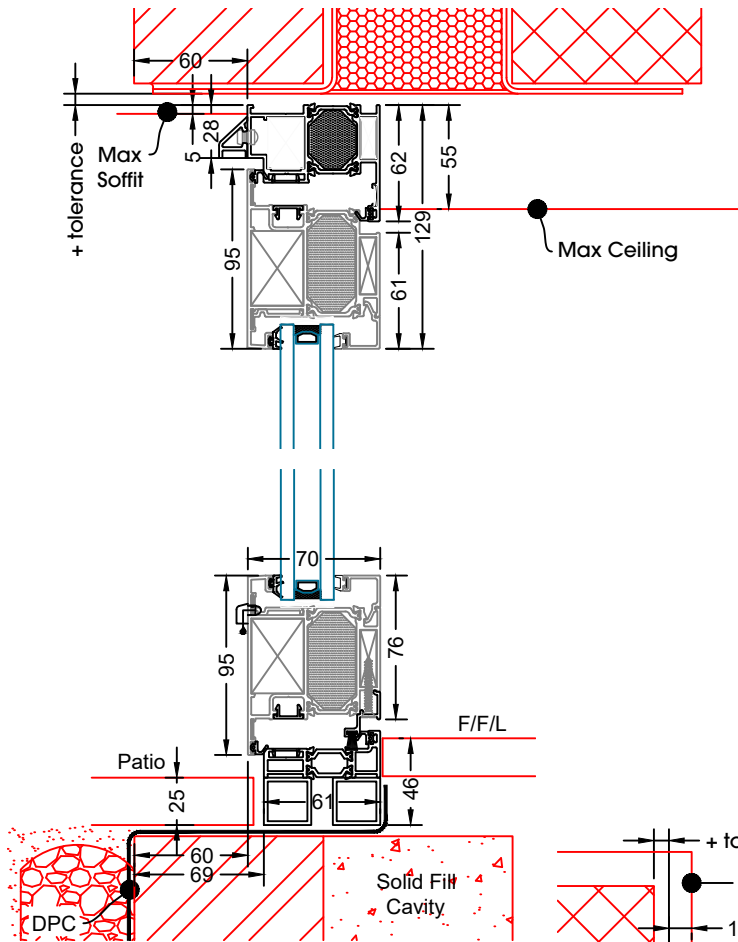

SUNFLEX UK 

Technical Manual - Slim And Flush Doors

Inward Opening Door
Head Detail
No Add-On

Inward Opening Door
Head Detail
20mm Add-On

Inward Opening Door
Head Detail
30mm Add-On

Inward Opening Door
Head Detail
42mm Add-On
Trickle Vent

Flush Single Door
Open Outwards
20mm Add-Ons to Both Jamb

Flush Single Door
Open Outwards
30mm Add-Ons to Both Jamb

Flush Single Door
Open Outwards
42mm Add-Ons to Both Jamb

Fixed Overlight
Coupled to
Inward Opening Door

Fixed Overlight
Coupled to
Outward Opening Door

Flush Single Door
Open Inwards
Coupled to Fixed Frame

Flush Single Door
Open Outwards
Coupled to Fixed Frame

Flush French Door
Open Inwards

Inward Opening
Low-Level Only

Inward
Opening Only

**COASTAL KM130
STAINLESS STEEL
HANDLE**

**SOBINCO
HANDLE**

**SQUARE & ROUND
T BAR HANDLES**

| HANDLE TYPE | HANDLE HEIGHT |
|--------------|--------------------------------------|
| SQUARE T BAR | 900MM, 1200MM, 1500MM |
| ROUND T BAR | 400MM, 900MM, 1200MM, 1500MM, 1800MM |