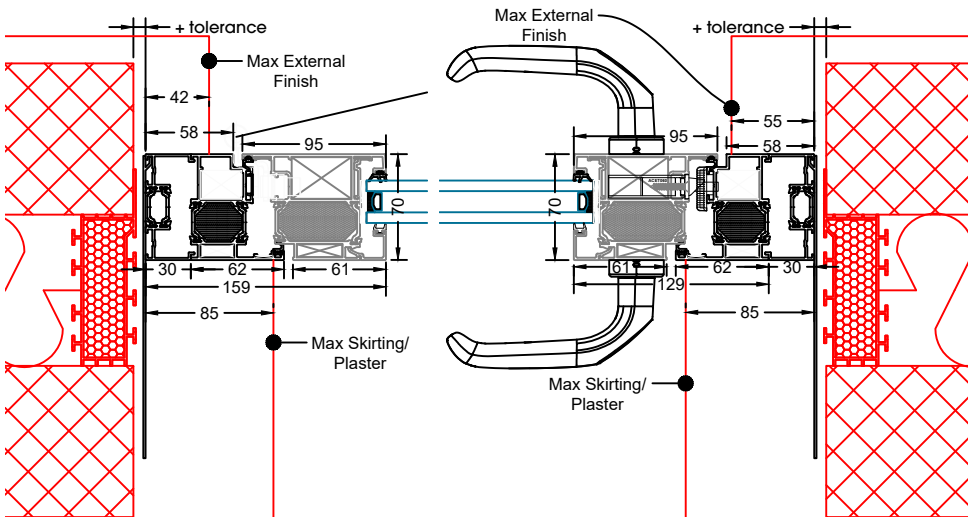

SUNFLEX UK 

Technical Manual - Slim And Flush Doors

Inward Opening Door
Head Detail
No Add-On

Inward Opening Door
Head Detail
20mm Add-On

Inward Opening Door
Head Detail
30mm Add-On

Inward Opening Door
Head Detail
42mm Add-On
Trickle Vent

Flush Single Door
Open Inwards

Flush Single Door
Open Inwards
20mm Add-Ons to Both Jamb

Flush Single Door
Open Inwards
30mm Add-Ons to Both Jamb

Flush Single Door
Open Inwards
42mm Add-Ons to Both Jamb

Flush Single Door
Open Outwards

Flush Single Door
Open Outwards
20mm Add-Ons to Both Jamb

Flush Single Door
Open Outwards
30mm Add-Ons to Both Jamb

Flush Single Door
Open Outwards
42mm Add-Ons to Both Jamb

Fixed Overlight
Coupled to
Inward Opening Door

Inward
Opening Only

**COASTAL KM130
STAINLESS STEEL
HANDLE**

**SOBINCO
HANDLE**

**SQUARE & ROUND
T BAR HANDLES**

| HANDLE TYPE | HANDLE HEIGHT |
|--------------|--------------------------------------|
| SQUARE T BAR | 900MM, 1200MM, 1500MM |
| ROUND T BAR | 400MM, 900MM, 1200MM, 1500MM, 1800MM |