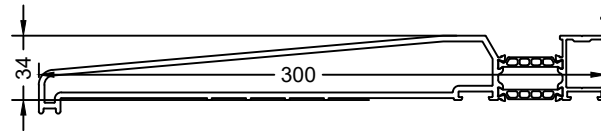

Flush Single Door
Open Outwards
20mm Add-Ons to Both Jamb

Flush Single Door
Open Outwards
30mm Add-Ons to Both Jamb

Flush Single Door
Open Outwards
42mm Add-Ons to Both Jamb

Fixed Overlight
Coupled to
Inward Opening Door

Fixed Overlight
Coupled to
Outward Opening Door

Flush Single Door
Open Inwards
Coupled to Fixed Frame

Flush Single Door
Open Outwards
Coupled to Fixed Frame

Flush French Door
Open Inwards

Inward Opening
Low-Level Only

Inward
Opening Only

**COASTAL KM130
STAINLESS STEEL
HANDLE**

**SOBINCO
HANDLE**

**SQUARE & ROUND
T BAR HANDLES**

| HANDLE TYPE | HANDLE HEIGHT |
|--------------|--------------------------------------|
| SQUARE T BAR | 900MM, 1200MM, 1500MM |
| ROUND T BAR | 400MM, 900MM, 1200MM, 1500MM, 1800MM |