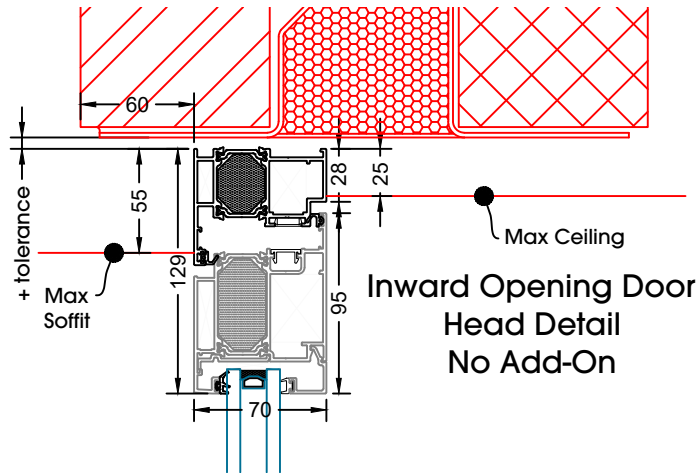

SUNFLEX UK 

Technical Manual - Slim And Flush Doors

Inward Opening Door
Head Detail
No Add-On

Inward Opening Door
Head Detail
20mm Add-On

Inward Opening Door
Head Detail
30mm Add-On

Inward Opening Door
Head Detail
42mm Add-On
Trickle Vent

Flush Single Door
Open Inwards

Flush Single Door
Open Inwards
20mm Add-Ons to Both Jamb

Flush Single Door
Open Inwards
30mm Add-Ons to Both Jamb

Flush Single Door
Open Inwards
42mm Add-Ons to Both Jamb

Flush Single Door
Open Outwards