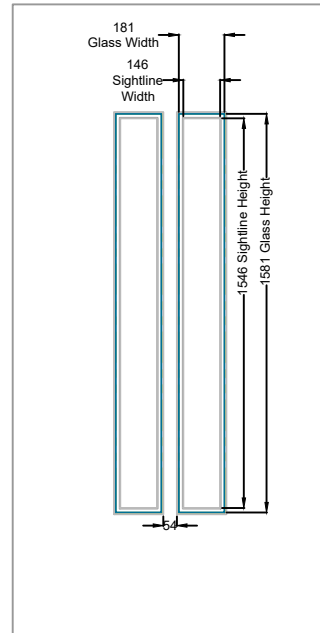

BLOFIELD

BRAMERTON

BRUNDELL

HINGHAM 1