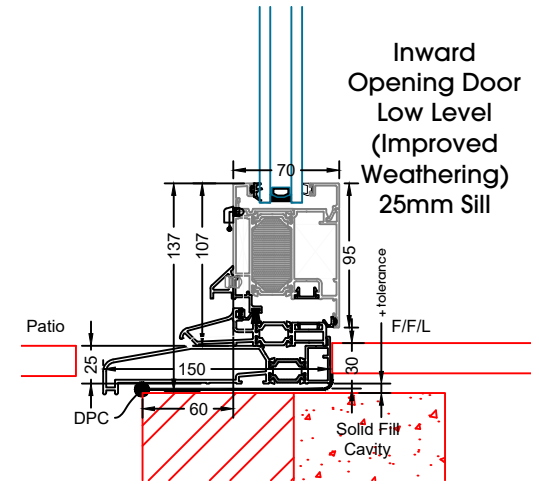

SUNFLEX UK 

Technical Manual - Slim And Flush Doors

Inward Opening Door
Head Detail
No Add-On

Inward Opening Door
Head Detail
20mm Add-On

Inward Opening Door
Head Detail
30mm Add-On

Inward Opening Door
Head Detail
42mm Add-On
Trickle Vent

Flush Single Door
Open Inwards

Flush Single Door
Open Inwards
20mm Add-Ons to Both Jamb

Flush Single Door
Open Inwards
30mm Add-Ons to Both Jamb

Flush Single Door
Open Inwards
42mm Add-Ons to Both Jamb

Flush Single Door
Open Outwards

Flush Single Door
Open Outwards
20mm Add-Ons to Both Jamb

Flush Single Door
Open Outwards
30mm Add-Ons to Both Jamb

Flush Single Door
Open Outwards
42mm Add-Ons to Both Jamb

Fixed Overlight
Coupled to
Inward Opening Door