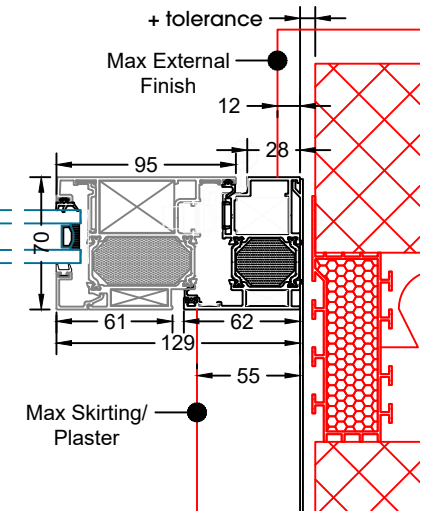

SUNFLEX UK 

Technical Manual - Slim And Flush Doors

Inward Opening Door
Head Detail
No Add-On

Inward Opening Door
Head Detail
20mm Add-On

Inward Opening Door
Head Detail
30mm Add-On

Inward Opening Door
Head Detail
42mm Add-On
Trickle Vent

Flush Single Door
Open Outwards
20mm Add-Ons to Both Jamb

Flush Single Door
Open Outwards
30mm Add-Ons to Both Jamb

Flush Single Door
Open Outwards
42mm Add-Ons to Both Jamb

Fixed Overlight
Coupled to
Inward Opening Door

Fixed Overlight
Coupled to
Outward Opening Door

Flush Single Door
Open Inwards
Coupled to Fixed Frame

Flush Single Door
Open Outwards
Coupled to Fixed Frame

Flush French Door
Open Inwards

Inward Opening
Low-Level Only

Inward
Opening Only

**COASTAL KM130
STAINLESS STEEL
HANDLE**

**SOBINCO
HANDLE**

**SQUARE & ROUND
T BAR HANDLES**

| HANDLE TYPE | HANDLE HEIGHT |
|--------------|--------------------------------------|
| SQUARE T BAR | 900MM, 1200MM, 1500MM |
| ROUND T BAR | 400MM, 900MM, 1200MM, 1500MM, 1800MM |