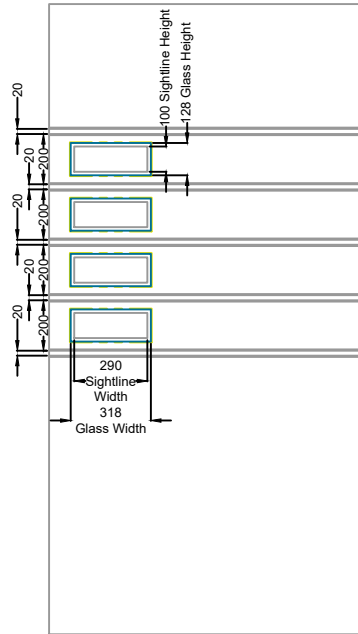

PREMIER CANTLEY

CARLTON

PREMIER HENHAM

PREMIER WYMONDHAM