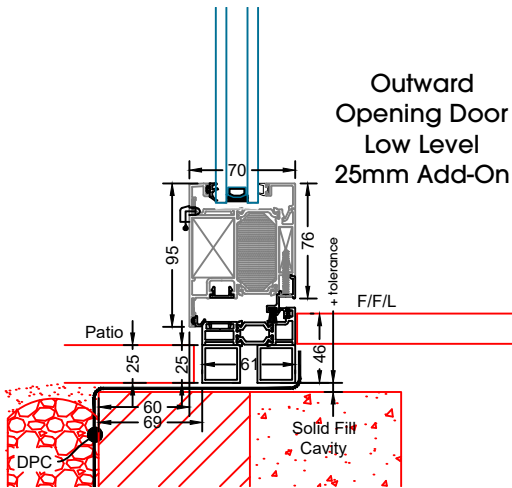

SUNFLEX UK 

Technical Manual - Slim And Flush Doors

Inward Opening Door
Head Detail
No Add-On

Inward Opening Door
Head Detail
20mm Add-On

Inward Opening Door
Head Detail
30mm Add-On

Inward Opening Door
Head Detail
42mm Add-On
Trickle Vent

Flush Single Door
Open Inwards

Flush Single Door
Open Inwards
20mm Add-Ons to Both Jamb

Flush Single Door
Open Inwards
30mm Add-Ons to Both Jamb

Flush Single Door
Open Inwards
42mm Add-Ons to Both Jamb

Flush Single Door
Open Outwards

Flush Single Door
Open Outwards
20mm Add-Ons to Both Jamb

Flush Single Door
Open Outwards
30mm Add-Ons to Both Jamb

Flush Single Door
Open Outwards
42mm Add-Ons to Both Jamb

Fixed Overlight
Coupled to
Inward Opening Door