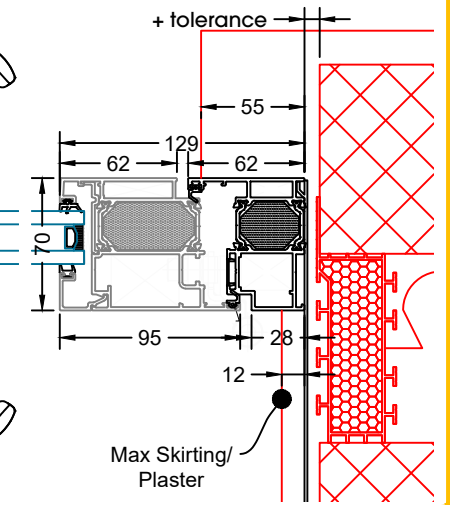

SUNFLEX UK 

Technical Manual - Slim And Flush Doors

Inward Opening Door
Head Detail
No Add-On

Inward Opening Door
Head Detail
20mm Add-On

Inward Opening Door
Head Detail
30mm Add-On

Inward Opening Door
Head Detail
42mm Add-On
Trickle Vent

Flush Single Door
Open Outwards
20mm Add-Ons to Both Jamb

Flush Single Door
Open Outwards
30mm Add-Ons to Both Jamb

Flush Single Door
Open Outwards
42mm Add-Ons to Both Jamb

Fixed Overlight
Coupled to
Inward Opening Door

Fixed Overlight
Coupled to
Outward Opening Door

Flush Single Door
Open Inwards
Coupled to Fixed Frame

Flush Single Door
Open Outwards
Coupled to Fixed Frame

Flush French Door
Open Inwards

Inward Opening
Low-Level Only

Inward
Opening Only

**COASTAL KM130
STAINLESS STEEL
HANDLE**

**SOBINCO
HANDLE**

**SQUARE & ROUND
T BAR HANDLES**

| HANDLE TYPE | HANDLE HEIGHT |
|--------------|--------------------------------------|
| SQUARE T BAR | 900MM, 1200MM, 1500MM |
| ROUND T BAR | 400MM, 900MM, 1200MM, 1500MM, 1800MM |