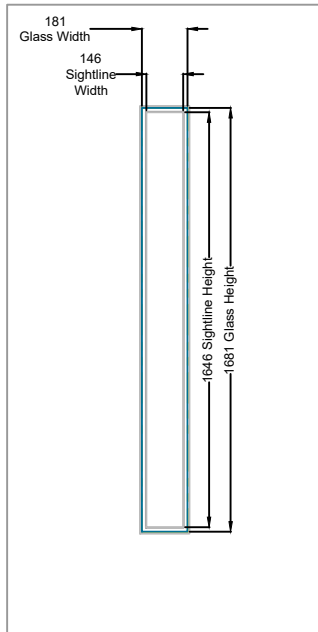

ALDBOROUGH
1