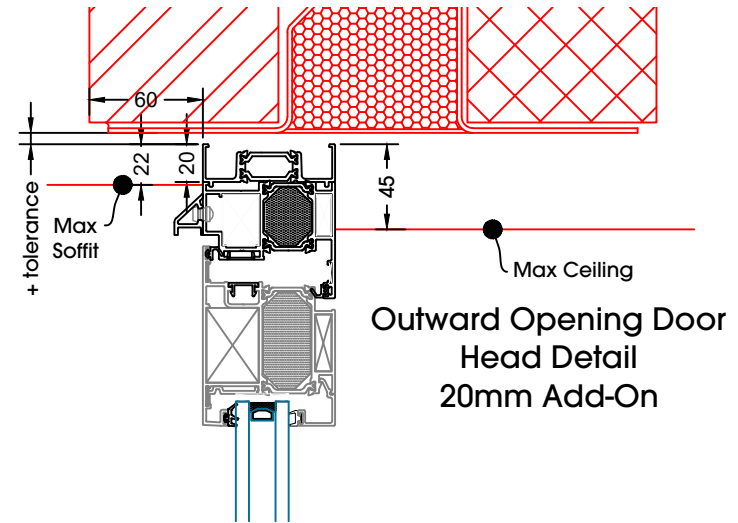

SUNFLEX UK 

Technical Manual - Slim And Flush Doors

Inward Opening Door
Head Detail
No Add-On

Inward Opening Door
Head Detail
20mm Add-On

Inward Opening Door
Head Detail
30mm Add-On

Inward Opening Door
Head Detail
42mm Add-On
Trickle Vent

Flush Single Door
Open Inwards

Flush Single Door
Open Inwards
20mm Add-Ons to Both Jamb

Flush Single Door
Open Inwards
30mm Add-Ons to Both Jamb

Flush Single Door
Open Inwards
42mm Add-Ons to Both Jamb

Flush Single Door
Open Outwards