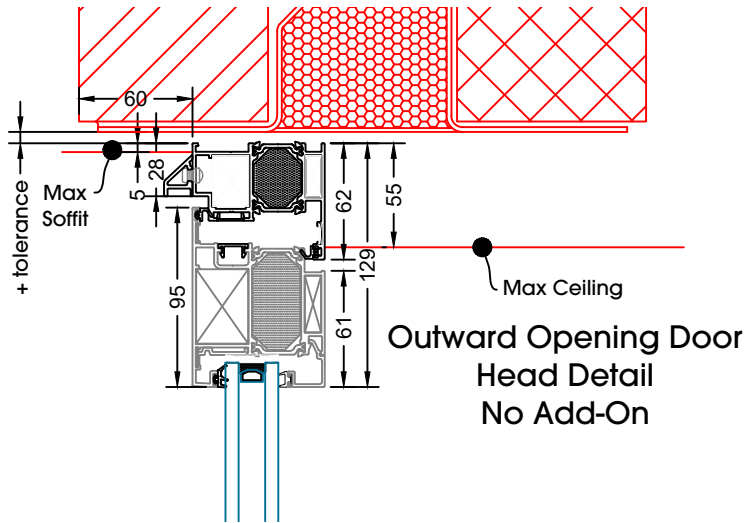

SUNFLEX UK 

Technical Manual - Slim And Flush Doors

Inward Opening Door
Head Detail
No Add-On

Inward Opening Door
Head Detail
20mm Add-On

Inward Opening Door
Head Detail
30mm Add-On

Inward Opening Door
Head Detail
42mm Add-On
Trickle Vent

Flush Single Door
Open Inwards

Flush Single Door
Open Inwards
20mm Add-Ons to Both Jamb

Flush Single Door
Open Inwards
30mm Add-Ons to Both Jamb

Flush Single Door
Open Inwards
42mm Add-Ons to Both Jamb

Flush Single Door
Open Outwards

Flush Single Door
Open Outwards
20mm Add-Ons to Both Jamb

Flush Single Door
Open Outwards
30mm Add-Ons to Both Jamb

Flush Single Door
Open Outwards
42mm Add-Ons to Both Jamb

Fixed Overlight
Coupled to
Inward Opening Door