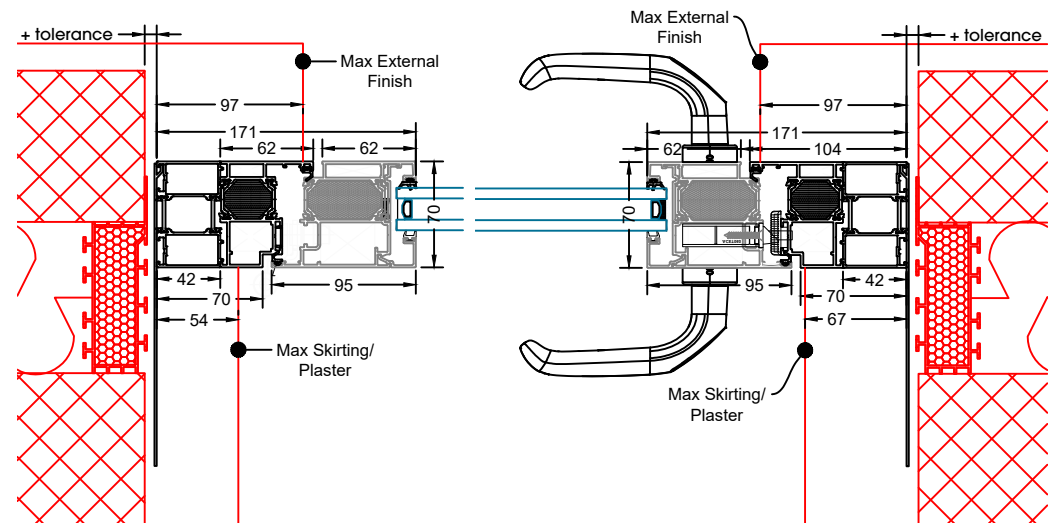

SUNFLEX UK 

Technical Manual - Slim And Flush Doors

Inward Opening Door
Head Detail
No Add-On

Inward Opening Door
Head Detail
20mm Add-On

Inward Opening Door
Head Detail
30mm Add-On

Inward Opening Door
Head Detail
42mm Add-On
Trickle Vent

Flush Single Door
Open Inwards

Flush Single Door
Open Inwards
20mm Add-Ons to Both Jamb

Flush Single Door
Open Inwards
30mm Add-Ons to Both Jamb

Flush Single Door
Open Inwards
42mm Add-Ons to Both Jamb

Flush Single Door
Open Outwards

Flush Single Door
Open Outwards
20mm Add-Ons to Both Jamb

Flush Single Door
Open Outwards
30mm Add-Ons to Both Jamb

Flush Single Door
Open Outwards
42mm Add-Ons to Both Jamb

Fixed Overlight
Coupled to
Inward Opening Door

Inward
Opening Only

**COASTAL KM130
STAINLESS STEEL
HANDLE**

**SOBINCO
HANDLE**

**SQUARE & ROUND
T BAR HANDLES**

| HANDLE TYPE | HANDLE HEIGHT |
|--------------|--------------------------------------|
| SQUARE T BAR | 900MM, 1200MM, 1500MM |
| ROUND T BAR | 400MM, 900MM, 1200MM, 1500MM, 1800MM |