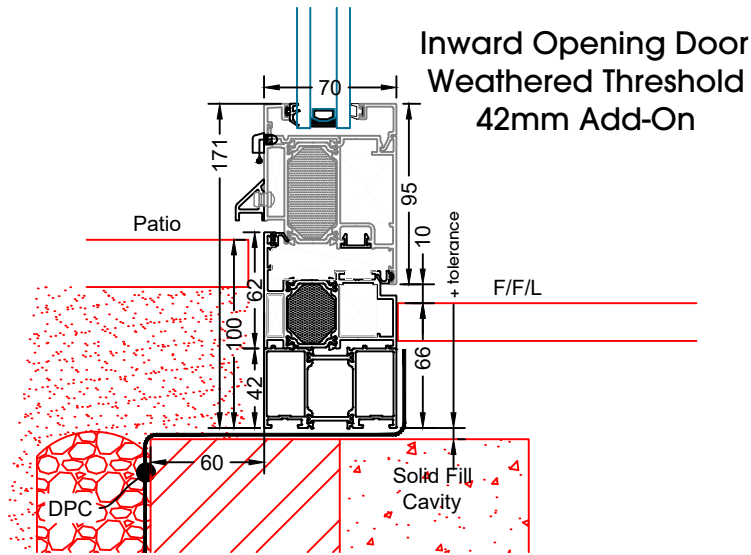

SUNFLEX UK 

Technical Manual - Slim And Flush Doors

Inward Opening Door
Head Detail
No Add-On

Inward Opening Door
Head Detail
20mm Add-On

Inward Opening Door
Head Detail
30mm Add-On

Inward Opening Door
Head Detail
42mm Add-On
Trickle Vent

Flush Single Door
Open Inwards

Flush Single Door
Open Inwards
20mm Add-Ons to Both Jamb

Flush Single Door
Open Inwards
30mm Add-Ons to Both Jamb

Flush Single Door
Open Inwards
42mm Add-Ons to Both Jamb

Flush Single Door
Open Outwards

Flush Single Door
Open Outwards
20mm Add-Ons to Both Jamb

Flush Single Door
Open Outwards
30mm Add-Ons to Both Jamb

Flush Single Door
Open Outwards
42mm Add-Ons to Both Jamb

Fixed Overlight
Coupled to
Inward Opening Door