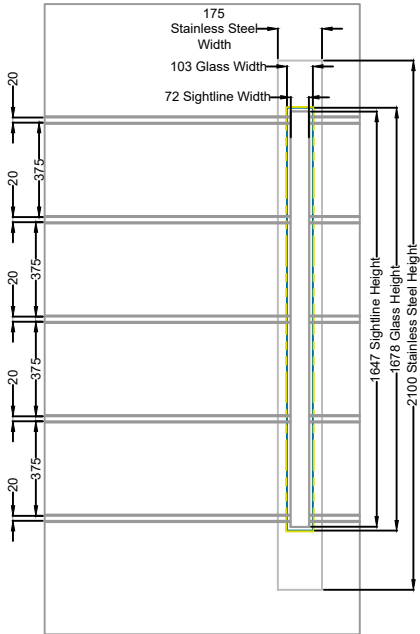

PREMIER CANTLEY