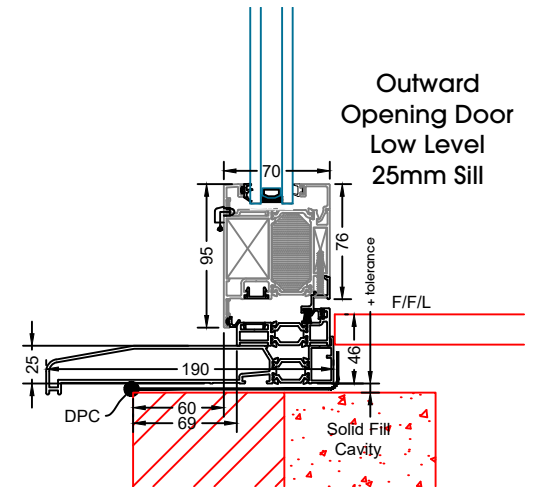

SUNFLEX UK 

Technical Manual - Slim And Flush Doors

Inward Opening Door
Head Detail
No Add-On

Inward Opening Door
Head Detail
20mm Add-On

Inward Opening Door
Head Detail
30mm Add-On

Inward Opening Door
Head Detail
42mm Add-On
Trickle Vent

Flush Single Door
Open Inwards

Flush Single Door
Open Inwards
20mm Add-Ons to Both Jamb

Flush Single Door
Open Inwards
30mm Add-Ons to Both Jamb

Flush Single Door
Open Inwards
42mm Add-Ons to Both Jamb

Flush Single Door
Open Outwards

Flush Single Door
Open Outwards
20mm Add-Ons to Both Jamb

Flush Single Door
Open Outwards
30mm Add-Ons to Both Jamb

Flush Single Door
Open Outwards
42mm Add-Ons to Both Jamb

Fixed Overlight
Coupled to
Inward Opening Door

Inward
Opening Only

**COASTAL KM130
STAINLESS STEEL
HANDLE**

**SOBINCO
HANDLE**

**SQUARE & ROUND
T BAR HANDLES**

| HANDLE TYPE | HANDLE HEIGHT |
|--------------|--------------------------------------|
| SQUARE T BAR | 900MM, 1200MM, 1500MM |
| ROUND T BAR | 400MM, 900MM, 1200MM, 1500MM, 1800MM |