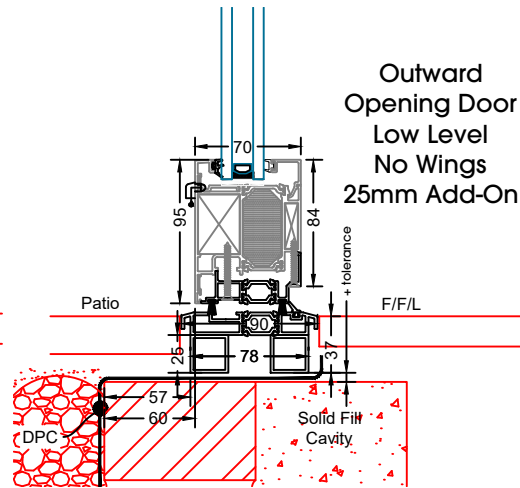

SUNFLEX UK 

Technical Manual - Slim And Flush Doors

Inward Opening Door
Head Detail
No Add-On

Inward Opening Door
Head Detail
20mm Add-On

Inward Opening Door
Head Detail
30mm Add-On

Inward Opening Door
Head Detail
42mm Add-On
Trickle Vent

Flush Single Door
Open Inwards

Flush Single Door
Open Inwards
20mm Add-Ons to Both Jamb

Flush Single Door
Open Inwards
30mm Add-Ons to Both Jamb

Flush Single Door
Open Inwards
42mm Add-Ons to Both Jamb

Flush Single Door
Open Outwards

Flush Single Door
Open Outwards
20mm Add-Ons to Both Jamb

Flush Single Door
Open Outwards
30mm Add-Ons to Both Jamb

Flush Single Door
Open Outwards
42mm Add-Ons to Both Jamb

Fixed Overlight
Coupled to
Inward Opening Door

Inward
Opening Only

**COASTAL KM130
STAINLESS STEEL
HANDLE**

**SOBINCO
HANDLE**

**SQUARE & ROUND
T BAR HANDLES**

| HANDLE TYPE | HANDLE HEIGHT |
|--------------|--------------------------------------|
| SQUARE T BAR | 900MM, 1200MM, 1500MM |
| ROUND T BAR | 400MM, 900MM, 1200MM, 1500MM, 1800MM |