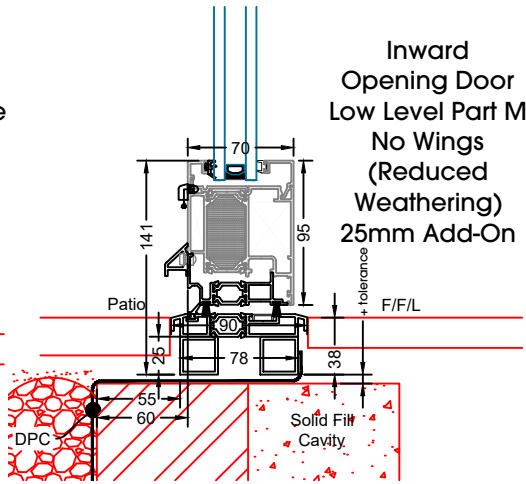

SUNFLEX UK 

Technical Manual - Slim And Flush Doors

Inward Opening Door
Head Detail
No Add-On

Inward Opening Door
Head Detail
20mm Add-On

Inward Opening Door
Head Detail
30mm Add-On

Inward Opening Door
Head Detail
42mm Add-On
Trickle Vent

Flush Single Door
Open Inwards

Flush Single Door
Open Inwards
20mm Add-Ons to Both Jamb

Flush Single Door
Open Inwards
30mm Add-Ons to Both Jamb

Flush Single Door
Open Inwards
42mm Add-Ons to Both Jamb

Flush Single Door
Open Outwards

Flush Single Door
Open Outwards
20mm Add-Ons to Both Jamb

Flush Single Door
Open Outwards
30mm Add-Ons to Both Jamb

Flush Single Door
Open Outwards
42mm Add-Ons to Both Jamb

Fixed Overlight
Coupled to
Inward Opening Door