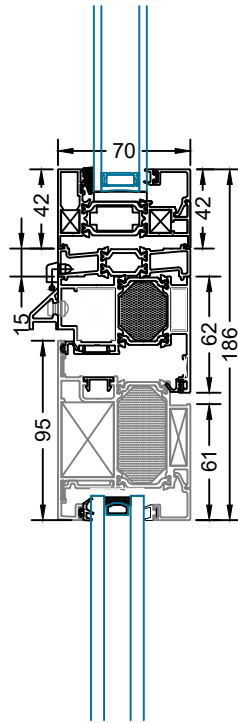

Fixed Overlight
Coupled to
Outward Opening Door