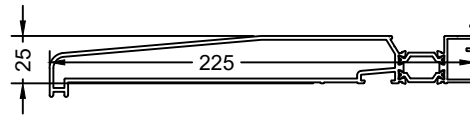

Fixed Overlight
Coupled to
Outward Opening Door

Flush Single Door
Open Inwards
Coupled to Fixed Frame

Flush Single Door
Open Outwards
Coupled to Fixed Frame

Flush French Door
Open Inwards

Inward Opening
Low-Level Only

Inward
Opening Only

**COASTAL KM130
STAINLESS STEEL
HANDLE**

**SOBINCO
HANDLE**

**SQUARE & ROUND
T BAR HANDLES**

| HANDLE TYPE | HANDLE HEIGHT |
|--------------|--------------------------------------|
| SQUARE T BAR | 900MM, 1200MM, 1500MM |
| ROUND T BAR | 400MM, 900MM, 1200MM, 1500MM, 1800MM |