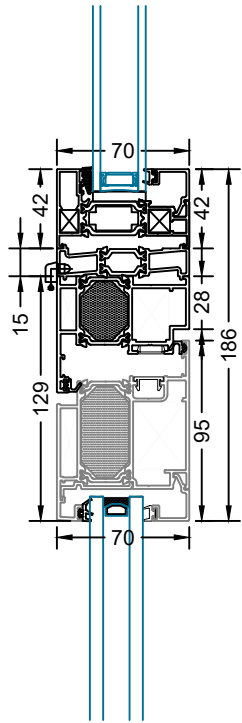

SUNFLEX UK 

Technical Manual - Slim And Flush Doors

Inward Opening Door
Head Detail
No Add-On

Inward Opening Door
Head Detail
20mm Add-On

Inward Opening Door
Head Detail
30mm Add-On

Inward Opening Door
Head Detail
42mm Add-On
Trickle Vent

Flush Single Door
Open Inwards

Flush Single Door
Open Inwards
20mm Add-Ons to Both Jamb

Flush Single Door
Open Inwards
30mm Add-Ons to Both Jamb

Flush Single Door
Open Inwards
42mm Add-Ons to Both Jamb

Flush Single Door
Open Outwards

Flush Single Door
Open Outwards
20mm Add-Ons to Both Jamb

Flush Single Door
Open Outwards
30mm Add-Ons to Both Jamb

Flush Single Door
Open Outwards
42mm Add-Ons to Both Jamb

Fixed Overlight
Coupled to
Inward Opening Door

Inward
Opening Only

**COASTAL KM130
STAINLESS STEEL
HANDLE**

**SOBINCO
HANDLE**

**SQUARE & ROUND
T BAR HANDLES**

| HANDLE TYPE | HANDLE HEIGHT |
|--------------|--------------------------------------|
| SQUARE T BAR | 900MM, 1200MM, 1500MM |
| ROUND T BAR | 400MM, 900MM, 1200MM, 1500MM, 1800MM |