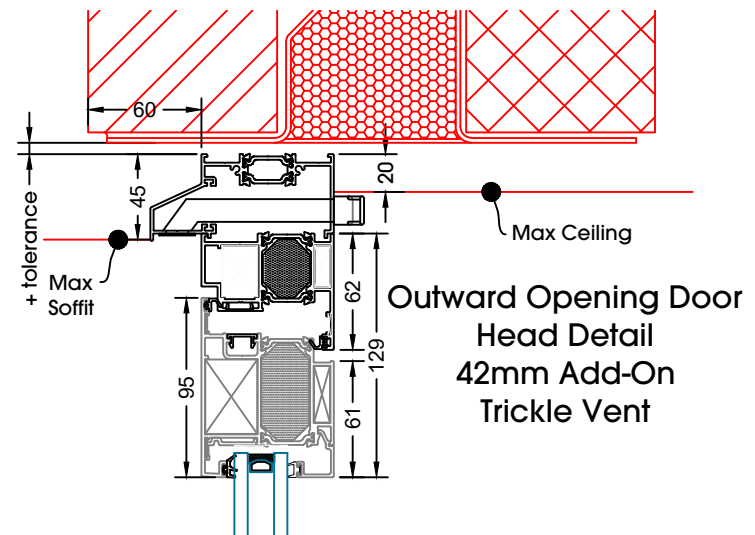

SUNFLEX UK 

Technical Manual - Slim And Flush Doors

Inward Opening Door
Head Detail
No Add-On

Inward Opening Door
Head Detail
20mm Add-On

Inward Opening Door
Head Detail
30mm Add-On

Inward Opening Door
Head Detail
42mm Add-On
Trickle Vent

Flush Single Door
Open Inwards

Flush Single Door
Open Inwards
20mm Add-Ons to Both Jamb

Flush Single Door
Open Inwards
30mm Add-Ons to Both Jamb

Flush Single Door
Open Inwards
42mm Add-Ons to Both Jamb

Flush Single Door
Open Outwards

Flush Single Door
Open Outwards
20mm Add-Ons to Both Jamb

Flush Single Door
Open Outwards
30mm Add-Ons to Both Jamb

Flush Single Door
Open Outwards
42mm Add-Ons to Both Jamb

Fixed Overlight
Coupled to
Inward Opening Door