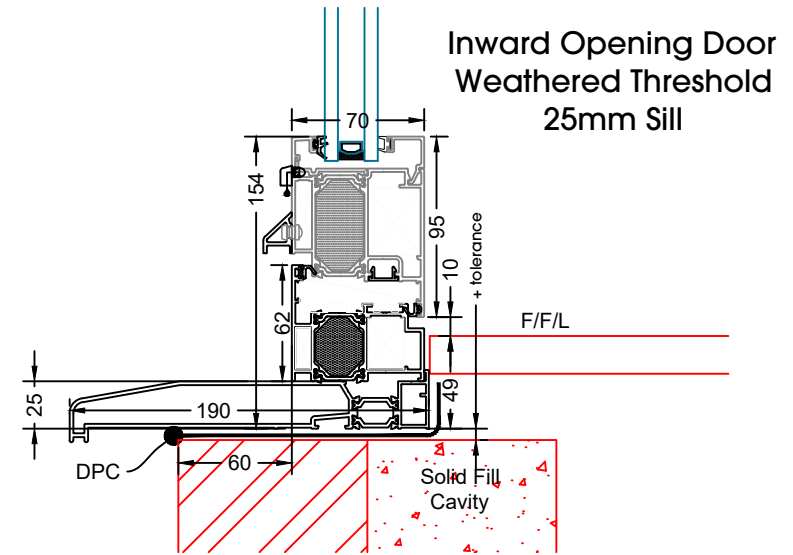

SUNFLEX UK 

Technical Manual - Slim And Flush Doors

Inward Opening Door
Head Detail
No Add-On

Inward Opening Door
Head Detail
20mm Add-On

Inward Opening Door
Head Detail
30mm Add-On

Inward Opening Door
Head Detail
42mm Add-On
Trickle Vent

Flush Single Door
Open Inwards

Flush Single Door
Open Inwards
20mm Add-Ons to Both Jamb

Flush Single Door
Open Inwards
30mm Add-Ons to Both Jamb

Flush Single Door
Open Inwards
42mm Add-Ons to Both Jamb

Flush Single Door
Open Outwards

Flush Single Door
Open Outwards
20mm Add-Ons to Both Jamb

Flush Single Door
Open Outwards
30mm Add-Ons to Both Jamb

Flush Single Door
Open Outwards
42mm Add-Ons to Both Jamb

Fixed Overlight
Coupled to
Inward Opening Door