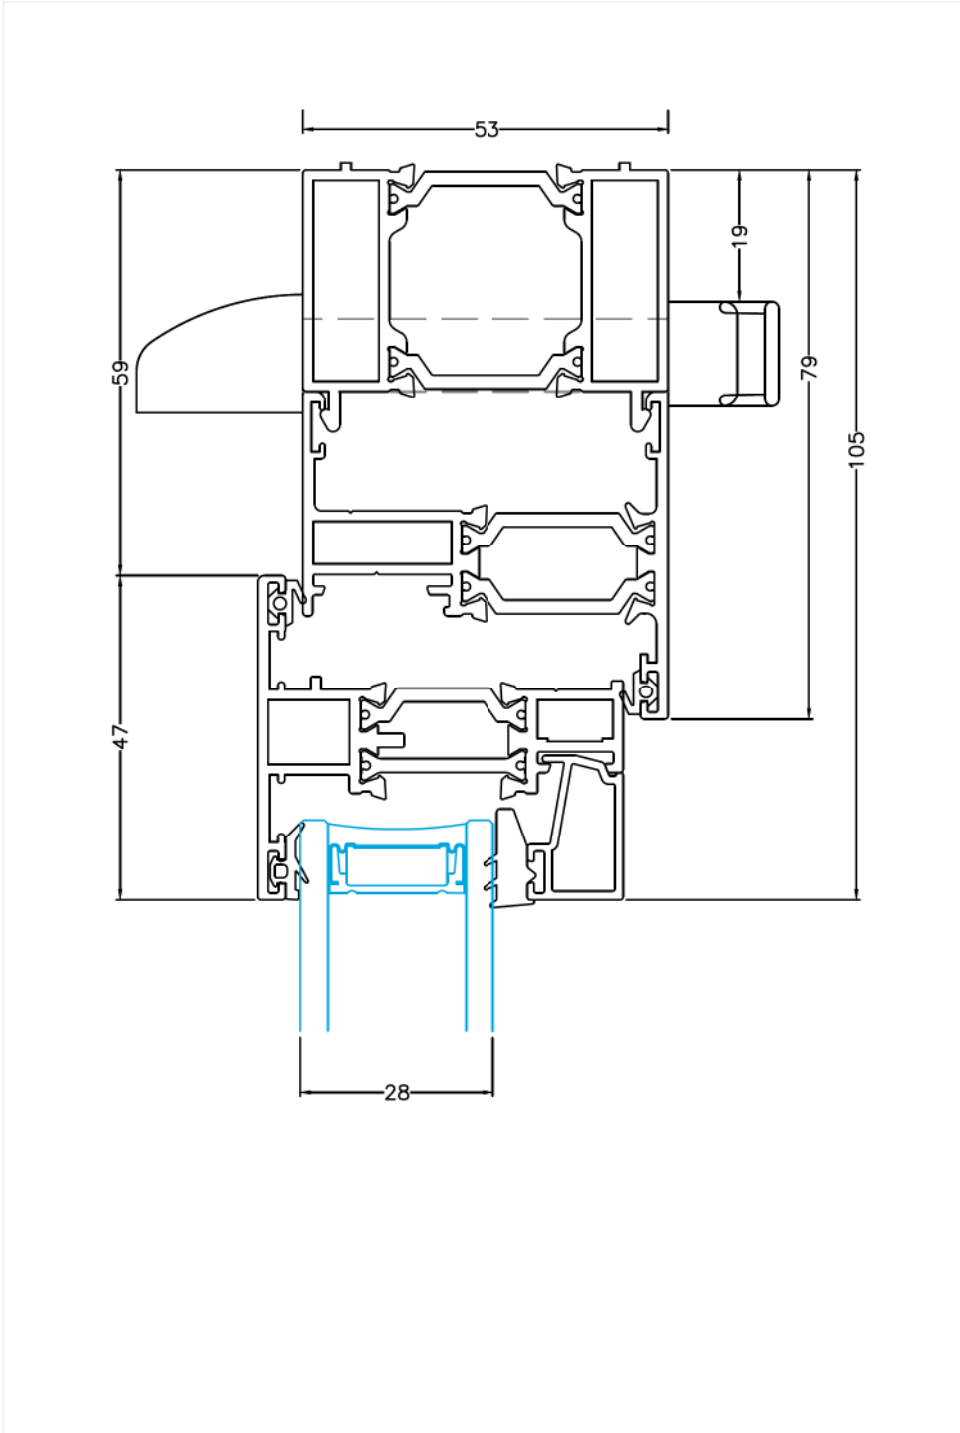

Description: Fixed Frame Sill Detail - Standard Frame

System: SAL300

Rev.

Page: A01

A

Description: Fixed Frame Sill Detail - 70mm Frame

System: SAL300

Rev.

Page: A02

A

Description: Fixed Frame Head Detail - 70mm Frame

System: SAL300

Rev.

Page: A05

A

Description: Fixed Frame Head Detail - 70mm Frame With Trickle Vent

System: SAL300

Rev.

Page: A06

A

Description: Top Hung Casement Sill Detail - Standard Frame

System: IDS 300

Rev.

Page: A12

A

Description: Top Hung Casement Sill Detail - 70mm Frame

System: IDS 300

Rev.

Page: A13

A