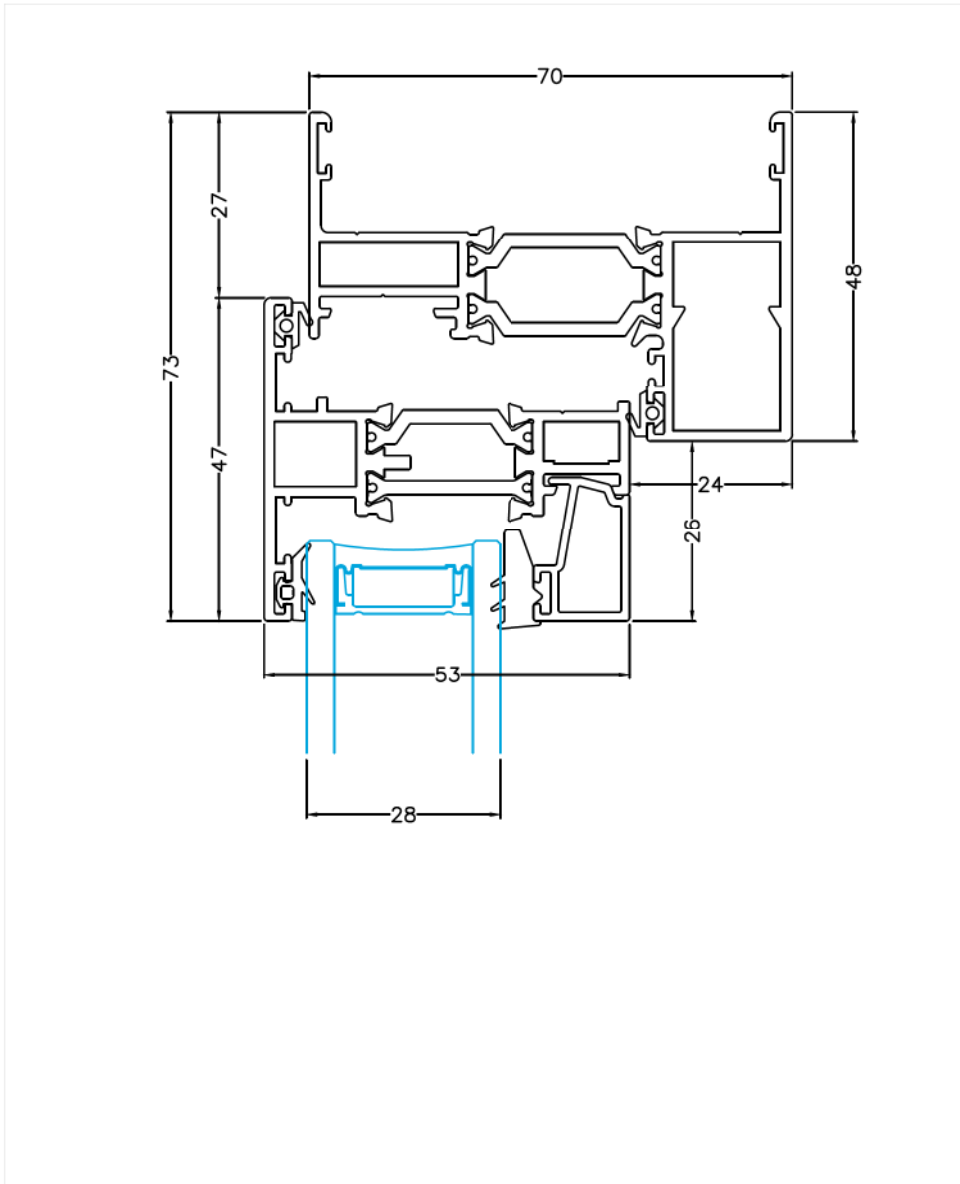

Description: Fixed Frame Sill Detail - Standard Frame

System: SAL300

Rev.

Page: A01

A

Description: Fixed Frame Sill Detail - 70mm Frame

System: SAL300

Rev.

Page: A02

A

Description: Fixed Frame Head Detail - 70mm Frame

System: SAL300

Rev.

Page: A05

A

Description: Fixed Frame Head Detail - 70mm Frame With Trickle Vent

System: SAL300

Rev.

Page: A06

A

Description: Top Hung Casement Sill Detail - Standard Frame

System: IDS 300

Rev.

Page: A12

A

Description: Top Hung Casement Sill Detail - 70mm Frame

System: IDS 300

Rev.

Page: A13

A