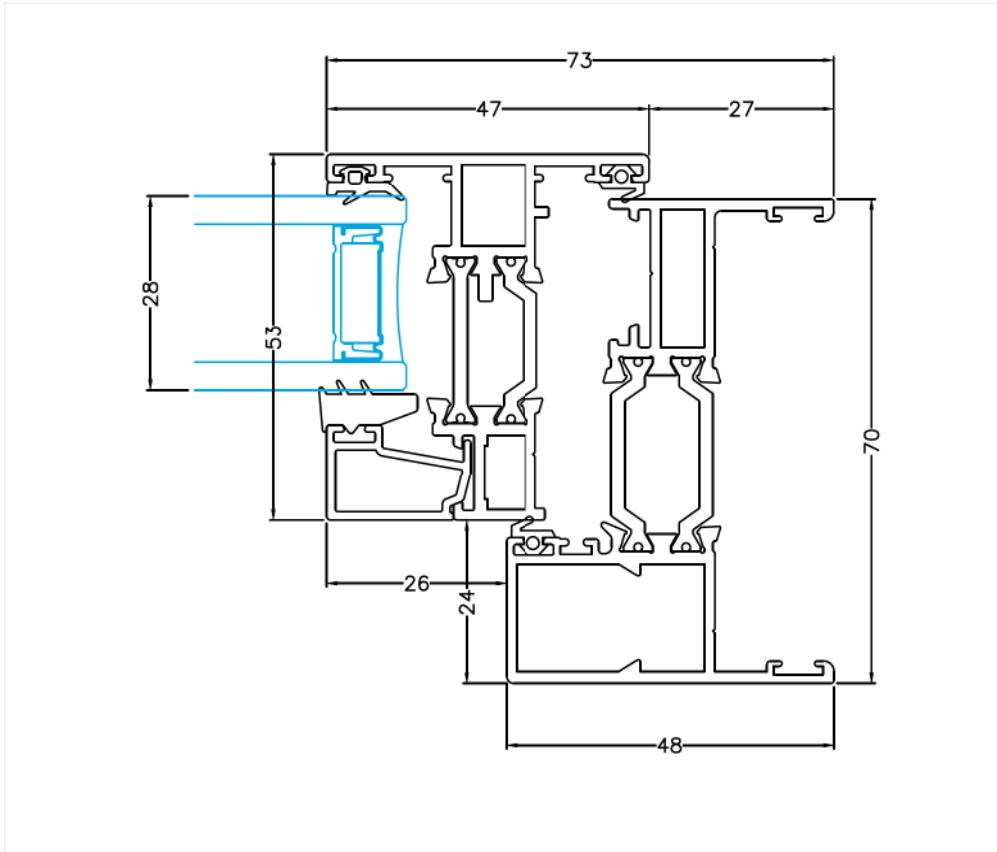

Description: Fixed Frame Sill Detail - Standard Frame

System: SAL300

Rev.

Page: A01

A

Description: Fixed Frame Sill Detail - 70mm Frame

System: SAL300

Rev.

Page: A02

A

Description: Fixed Frame Head Detail - 70mm Frame

System: SAL300

Rev.

Page: A05

A

Description: Fixed Frame Head Detail - 70mm Frame With Trickle Vent

System: SAL300

Rev.

Page: A06

A

Description: Top Hung Casement Sill Detail - Standard Frame

System: IDS 300

Rev.

Page: A12

A

Description: Top Hung Casement Sill Detail - 70mm Frame

System: IDS 300

Rev.

Page: A13

A