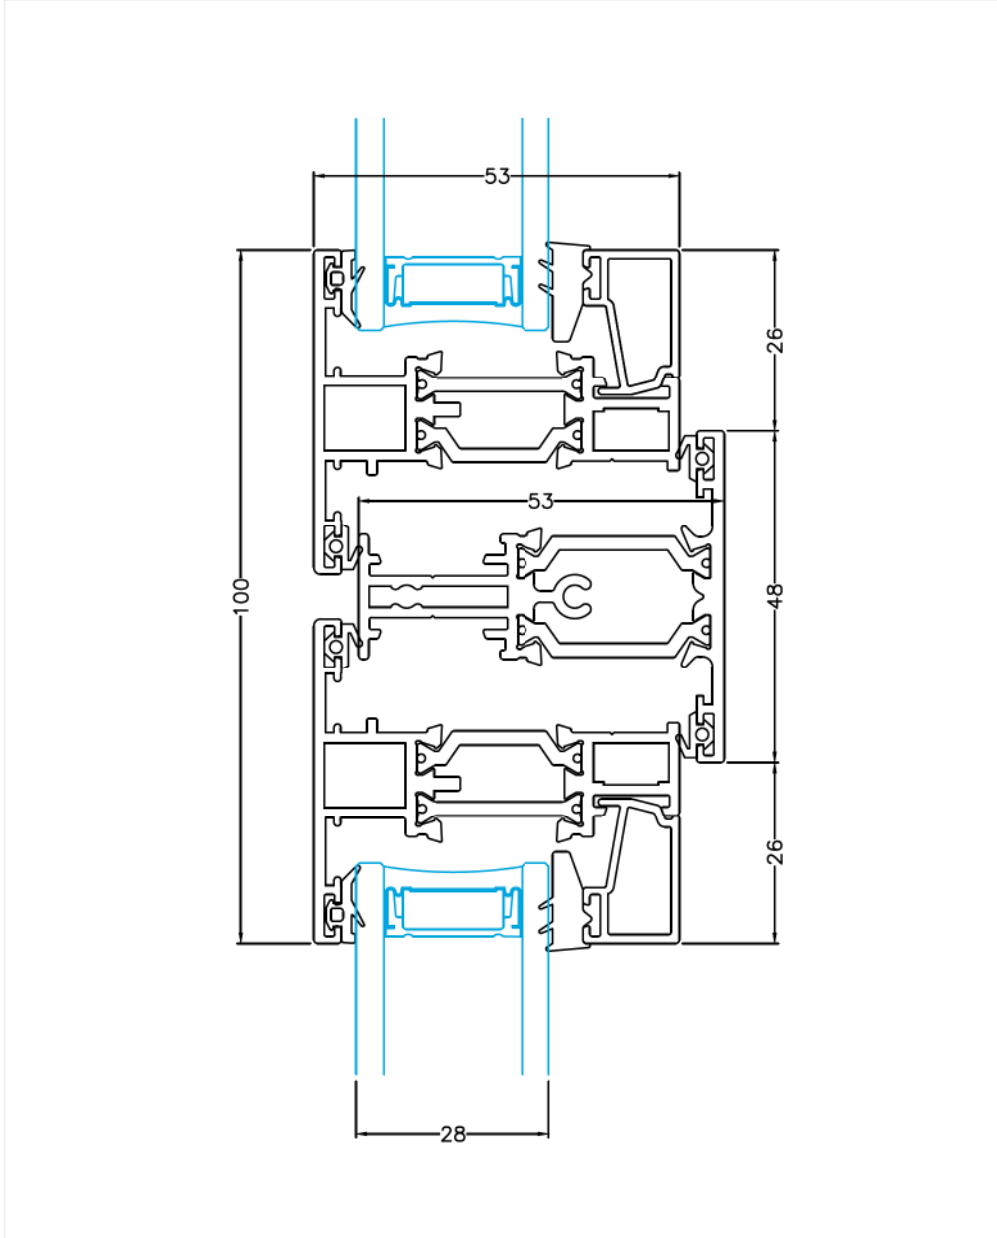

Description: Fixed Frame Sill Detail - Standard Frame

System: SAL300

Rev.

Page: A01

A

Description: Fixed Frame Sill Detail - 70mm Frame

System: SAL300

Rev.

Page: A02

A

Description: Fixed Frame Head Detail - 70mm Frame

System: SAL300

Rev.

Page: A05

A

Description: Fixed Frame Head Detail - 70mm Frame With Trickle Vent

System: SAL300

Rev.

Page: A06

A

Description: Top Hung Casement Sill Detail - Standard Frame

System: IDS 300

Rev.

Page: A12

A

Description: Top Hung Casement Sill Detail - 70mm Frame

System: IDS 300

Rev.

Page: A13

A