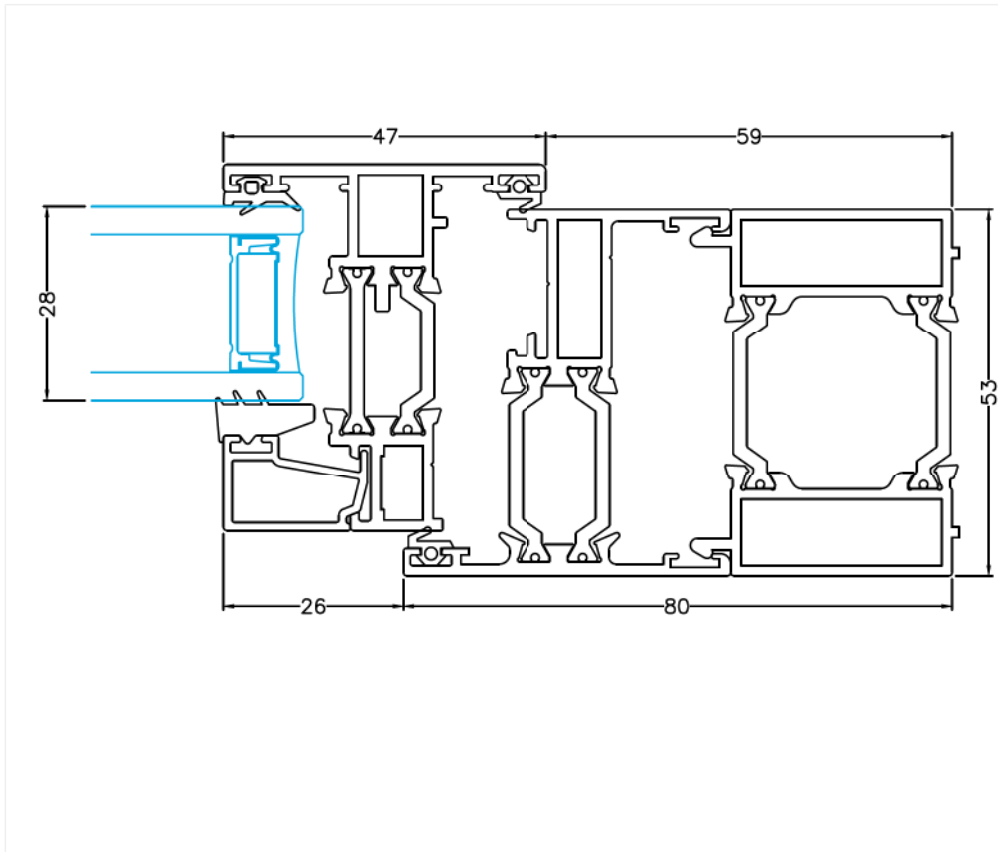

Description: Fixed Frame Sill Detail - Standard Frame

System: SAL300

Rev.

Page: A01

A

Description: Fixed Frame Sill Detail - 70mm Frame

System: SAL300

Rev.

Page: A02

A

Description: Fixed Frame Head Detail - 70mm Frame

System: SAL300

Rev.

Page: A05

A

Description: Fixed Frame Head Detail - 70mm Frame With Trickle Vent

System: SAL300

Rev.

Page: A06

A

Description: Top Hung Casement Sill Detail - Standard Frame

System: IDS 300

Rev.

Page: A12

A

Description: Top Hung Casement Sill Detail - 70mm Frame

System: IDS 300

Rev.

Page: A13

A