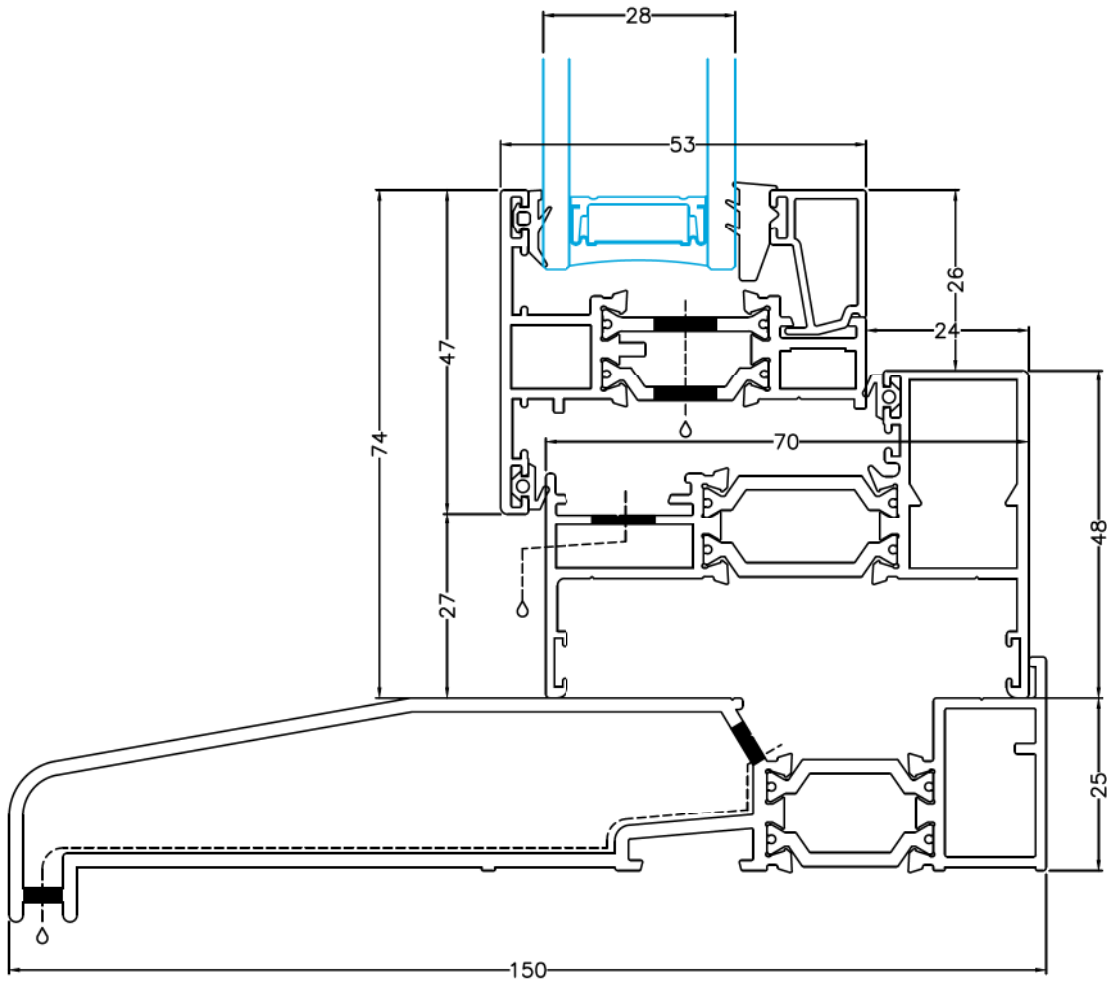

Description: Fixed Frame Sill Detail - Standard Frame

System: SAL300

Rev.

Page: A01

A

Description: Fixed Frame Sill Detail - 70mm Frame

System: SAL300

Rev.

Page: A02

A

Description: Fixed Frame Head Detail - 70mm Frame

System: SAL300

Rev.

Page: A05

A

Description: Fixed Frame Head Detail - 70mm Frame With Trickle Vent

System: SAL300

Rev.

Page: A06

A

Description: Top Hung Casement Sill Detail - Standard Frame

System: IDS 300

Rev.

Page: A12

A

Description: Top Hung Casement Sill Detail - 70mm Frame

System: IDS 300

Rev.

Page: A13

A