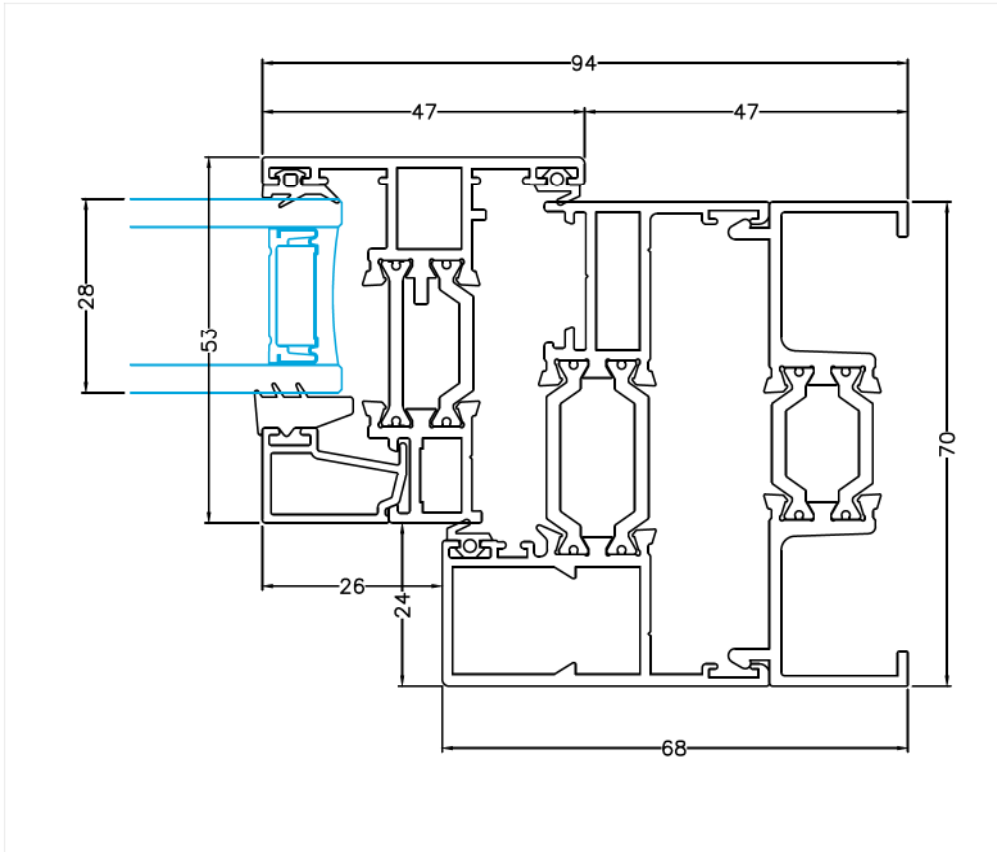

Description: Fixed Frame Sill Detail - Standard Frame

System: SAL300

Rev.

Page: A01

A

Description: Fixed Frame Sill Detail - 70mm Frame

System: SAL300

Rev.

Page: A02

A

Description: Fixed Frame Head Detail - 70mm Frame

System: SAL300

Rev.

Page: A05

A

Description: Fixed Frame Head Detail - 70mm Frame With Trickle Vent

System: SAL300

Rev.

Page: A06

A

Description: Top Hung Casement Sill Detail - Standard Frame

System: IDS 300

Rev.

Page: A12

A

Description: Top Hung Casement Sill Detail - 70mm Frame

System: IDS 300

Rev.

Page: A13

A