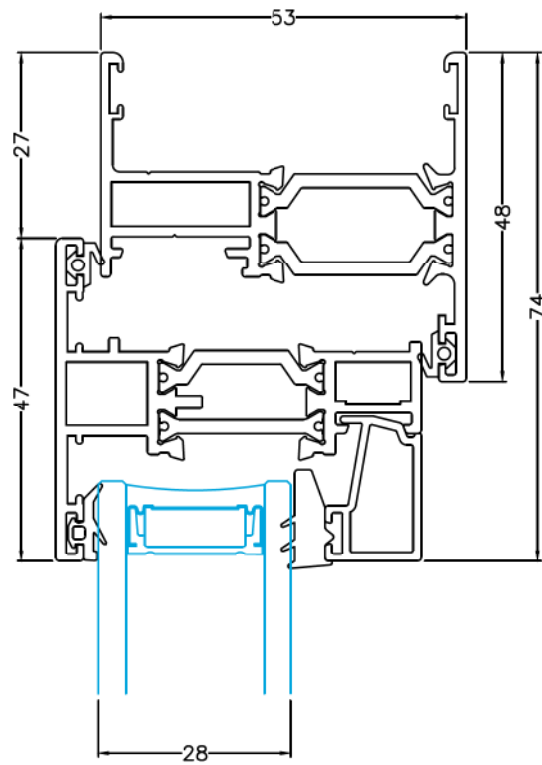

Description: Fixed Frame Sill Detail - Standard Frame

System: SAL300

Rev.

Page: A01

A

Description: Fixed Frame Sill Detail - 70mm Frame

System: SAL300

Rev.

Page: A02

A

Description: Fixed Frame Head Detail - 70mm Frame

System: SAL300

Rev.

Page: A05

A

Description: Fixed Frame Head Detail - 70mm Frame With Trickle Vent

System: SAL300

Rev.

Page: A06

A

Description: Top Hung Casement Sill Detail - Standard Frame

System: IDS 300

Rev.

Page: A12

A

Description: Top Hung Casement Sill Detail - 70mm Frame

System: IDS 300

Rev.

Page: A13

A