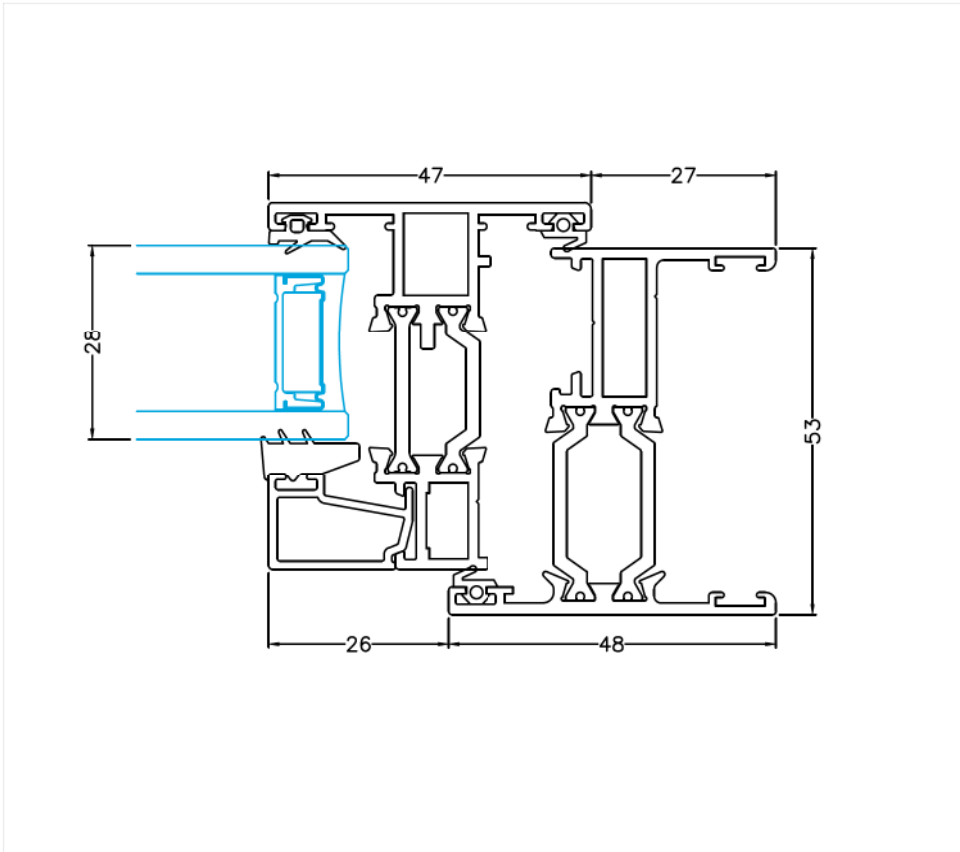

Description: Fixed Frame Sill Detail - Standard Frame

System: SAL300

Rev.

Page: A01

A

Description: Fixed Frame Sill Detail - 70mm Frame

System: SAL300

Rev.

Page: A02

A

Description: Fixed Frame Head Detail - 70mm Frame

System: SAL300

Rev.

Page: A05

A

Description: Fixed Frame Head Detail - 70mm Frame With Trickle Vent

System: SAL300

Rev.

Page: A06

A

Description: Top Hung Casement Sill Detail - Standard Frame

System: IDS 300

Rev.

Page: A12

A

Description: Top Hung Casement Sill Detail - 70mm Frame

System: IDS 300

Rev.

Page: A13

A