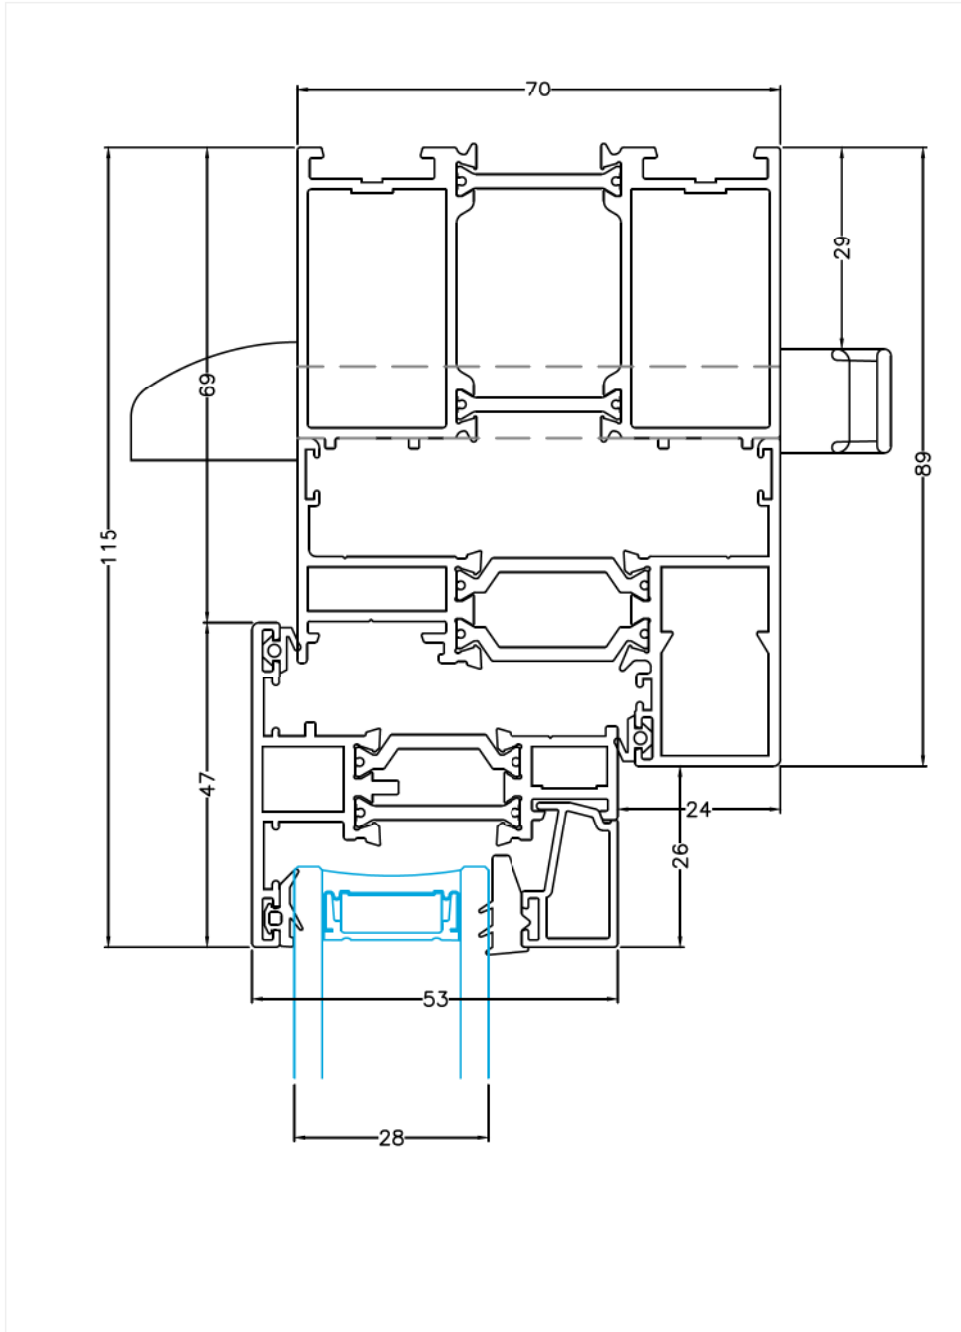

Description: Fixed Frame Sill Detail - Standard Frame

System: SAL300

Rev.

Page: A01

A

Description: Fixed Frame Sill Detail - 70mm Frame

System: SAL300

Rev.

Page: A02

A

Description: Fixed Frame Head Detail - 70mm Frame

System: SAL300

Rev.

Page: A05

A

Description: Fixed Frame Head Detail - 70mm Frame With Trickle Vent

System: SAL300

Rev.

Page: A06

A

Description: Top Hung Casement Sill Detail - Standard Frame

System: IDS 300

Rev.

Page: A12

A

Description: Top Hung Casement Sill Detail - 70mm Frame

System: IDS 300

Rev.

Page: A13

A