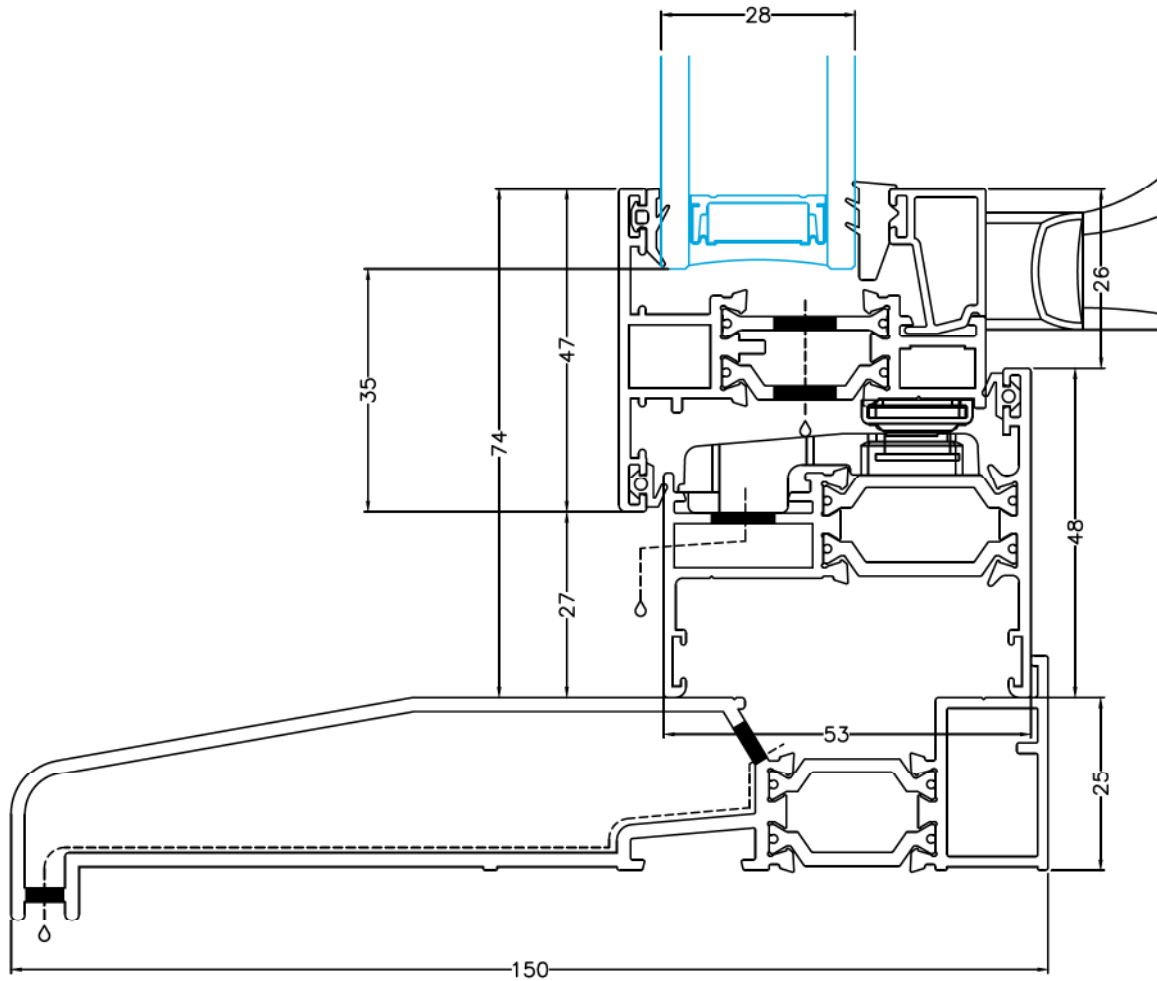

Description: Fixed Frame Sill Detail - Standard Frame

System: SAL300

Rev.

Page: A01

A

Description: Fixed Frame Sill Detail - 70mm Frame

System: SAL300

Rev.

Page: A02

A

Description: Fixed Frame Head Detail - 70mm Frame

System: SAL300

Rev.

Page: A05

A

Description: Fixed Frame Head Detail - 70mm Frame With Trickle Vent

System: SAL300

Rev.

Page: A06

A

Description: Top Hung Casement Sill Detail - Standard Frame

System: IDS 300

Rev.

Page: A12

A

Description: Top Hung Casement Sill Detail - 70mm Frame

System: IDS 300

Rev.

Page: A13

A