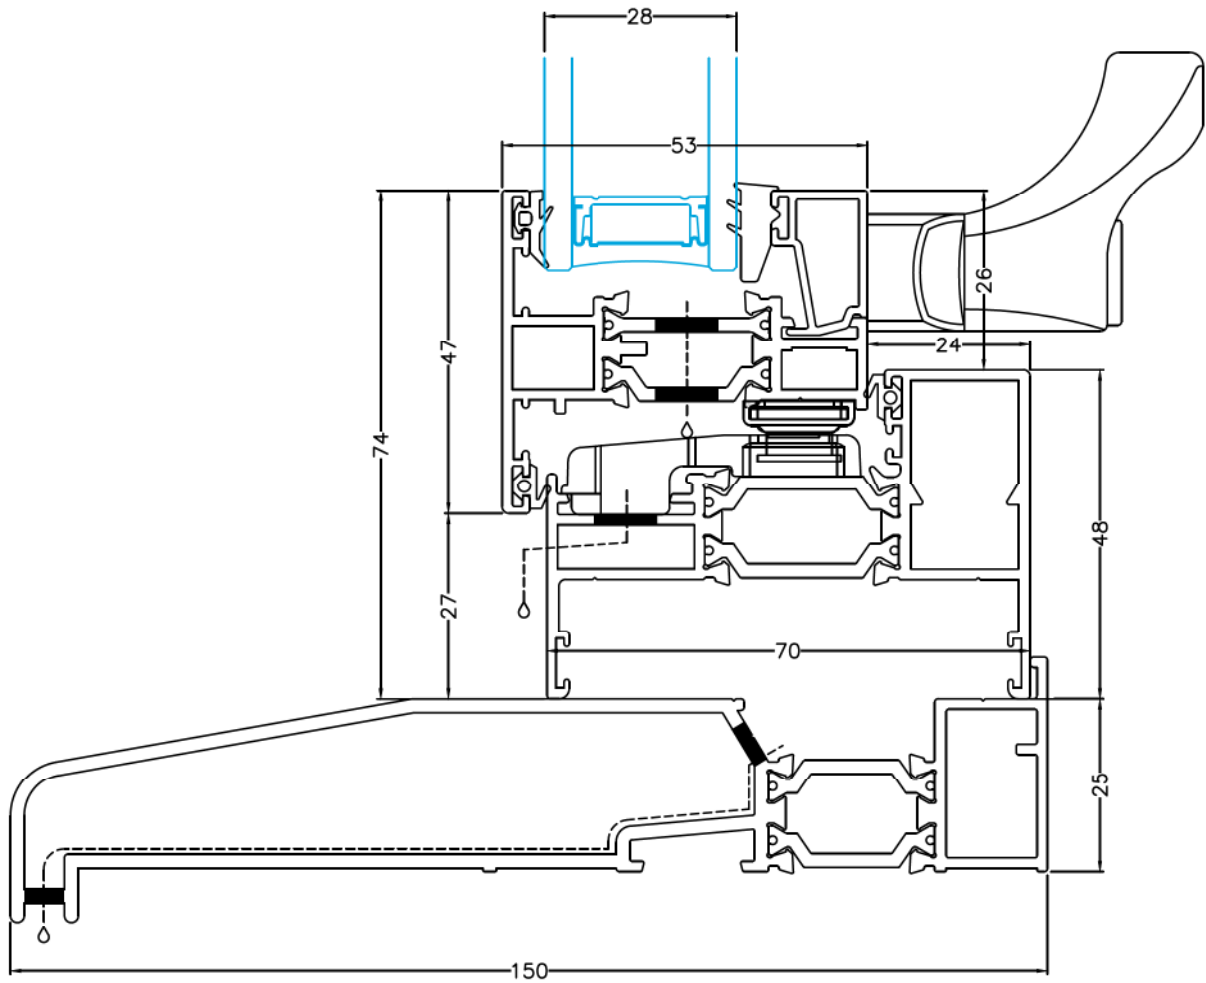

Description: Fixed Frame Sill Detail - Standard Frame

System: SAL300

Rev.

Page: A01

A

Description: Fixed Frame Sill Detail - 70mm Frame

System: SAL300

Rev.

Page: A02

A

Description: Fixed Frame Head Detail - 70mm Frame

System: SAL300

Rev.

Page: A05

A

Description: Fixed Frame Head Detail - 70mm Frame With Trickle Vent

System: SAL300

Rev.

Page: A06

A

Description: Top Hung Casement Sill Detail - Standard Frame

System: IDS 300

Rev.

Page: A12

A

Description: Top Hung Casement Sill Detail - 70mm Frame

System: IDS 300

Rev.

Page: A13

A