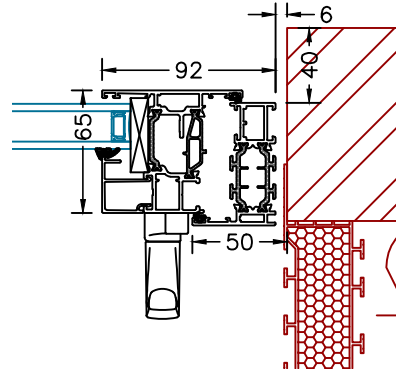

Head Track
No Trickle Vent

Head Track
Trickle Vent

Jamb no
Handle

Jamb With
Handle

Jamb With
42mm Add-on

Mullion No
Handle

Mullion With
Handle

Opening Sash
Connecting to
Fixed Frame