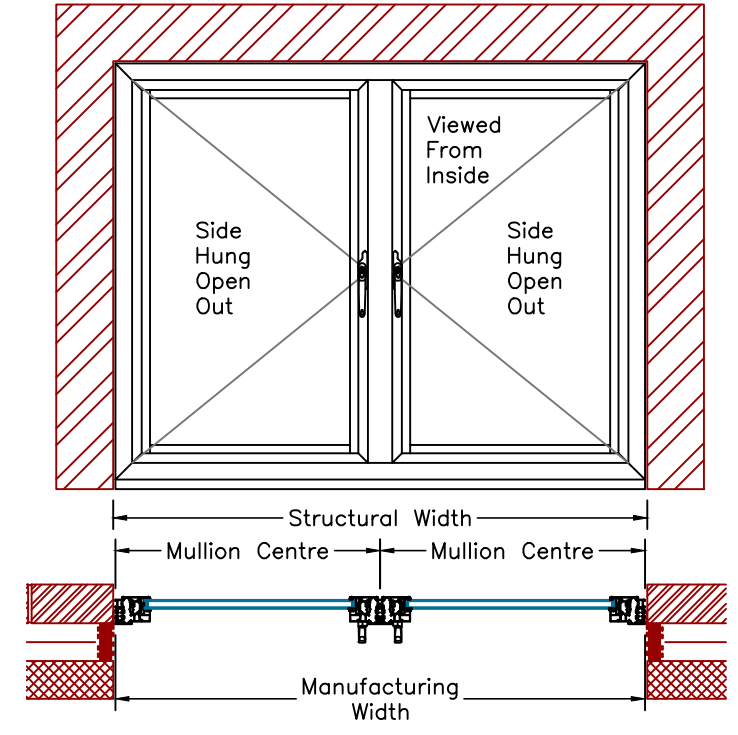

Product Technical Manual

Windows | SEF Casement

VER SUN0118-1

Style E4

Style E5

Style E6

Style E7

Style E8

Head Track
No Trickle Vent

Head Track
Trickle Vent

Jamb no
Handle

Jamb With
Handle

Jamb With
42mm Add-on

Mullion No
Handle

Mullion With
Handle

Opening Sash
Connecting to
Fixed Frame