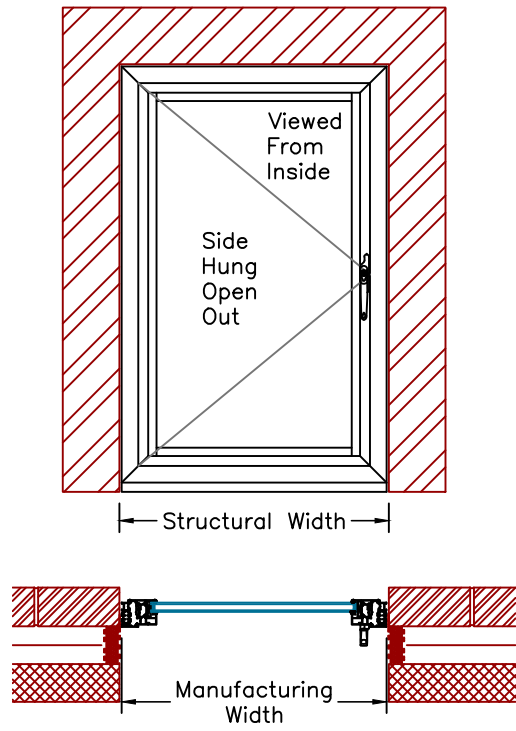

Product Technical Manual

Windows | SEF Casement

VER SUN0118-1

Style E4

Style E5

Style E6

Style E7

Style E8

Head Track
No Trickle Vent

Head Track
Trickle Vent

Jamb no
Handle

Jamb With
Handle

Jamb With
42mm Add-on

Mullion No
Handle

Mullion With
Handle

Opening Sash
Connecting to
Fixed Frame