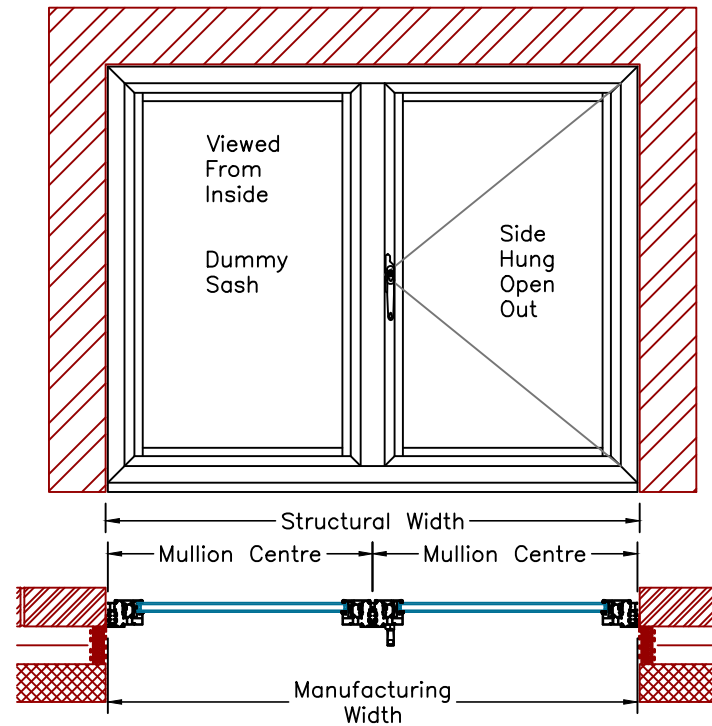

Product Technical Manual

Windows | SEF Casement

VER SUN0118-1

Style E4

Style E5

Style E6

Style E7

Style E8

Head Track
No Trickle Vent

Head Track
Trickle Vent

Jamb no
Handle

Jamb With
Handle

Jamb With
42mm Add-on

Mullion No
Handle

Mullion With
Handle

Opening Sash
Connecting to
Fixed Frame