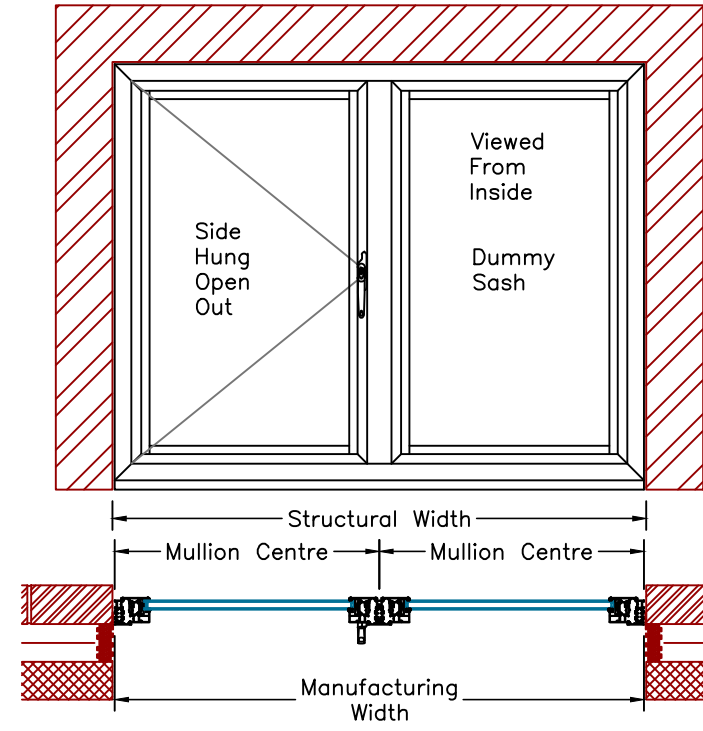

Product Technical Manual

Windows | SEF Casement

VER SUN0118-1

Style E4

Style E5

Style E6

Style E7

Style E8

Head Track
No Trickle Vent

Head Track
Trickle Vent

Jamb no
Handle

Jamb With
Handle

Jamb With
42mm Add-on

Mullion No
Handle

Mullion With
Handle

Opening Sash
Connecting to
Fixed Frame