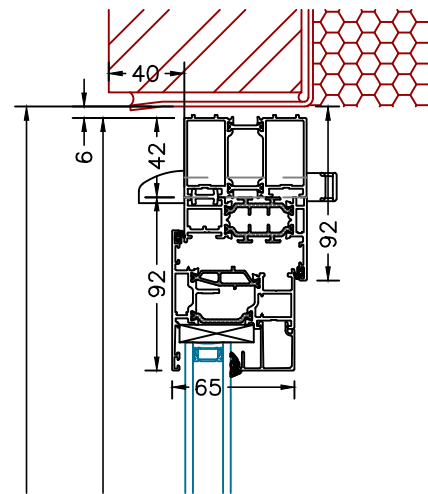

Style E9

Style E10

Style E11

Style E12

Style E13

Style E14

Option 1

Option 2

Head Track
No Trickle Vent

Head Track
Trickle Vent

Jamb no
Handle

Jamb With
Handle

Jamb With
42mm Add-on

Mullion No
Handle

Mullion With
Handle

Opening Sash
Connecting to
Fixed Frame