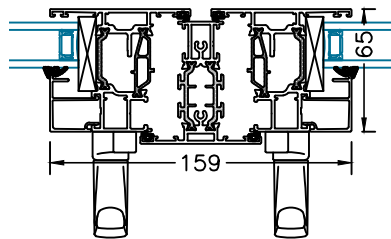

Head Track
No Trickle Vent

Head Track
Trickle Vent

Jamb no
Handle

Jamb With
Handle

Jamb With
42mm Add-on

Mullion No
Handle

Mullion With
Handle

Opening Sash
Connecting to
Fixed Frame