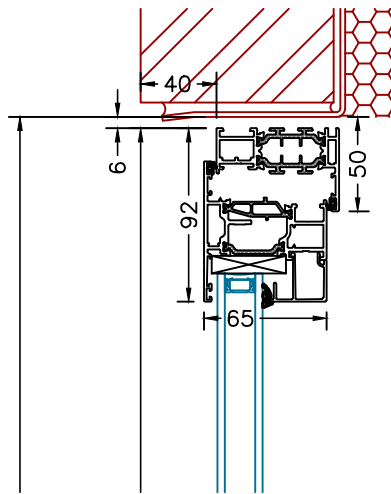

Style E9

Style E10

Style E11

Style E12

Style E13

Style E14

Option 1

Option 2

Head Track
No Trickle Vent

Head Track
Trickle Vent

Jamb no
Handle

Jamb With
Handle

Jamb With
42mm Add-on

Mullion No
Handle

Mullion With
Handle

Opening Sash
Connecting to
Fixed Frame