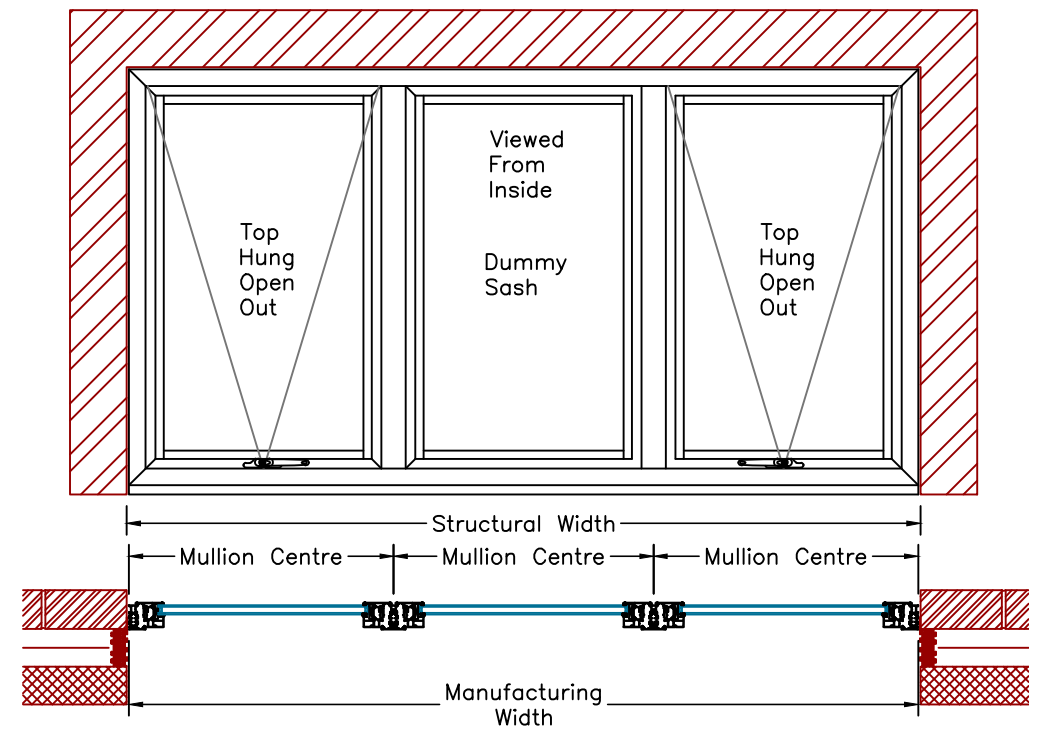

Style E9

Style E10

Style E11

Style E12

Style E13

Style E14

Option 1

Option 2

Head Track
No Trickle Vent

Head Track
Trickle Vent

Jamb no
Handle

Jamb With
Handle

Jamb With
42mm Add-on

Mullion No
Handle

Mullion With
Handle

Opening Sash
Connecting to
Fixed Frame