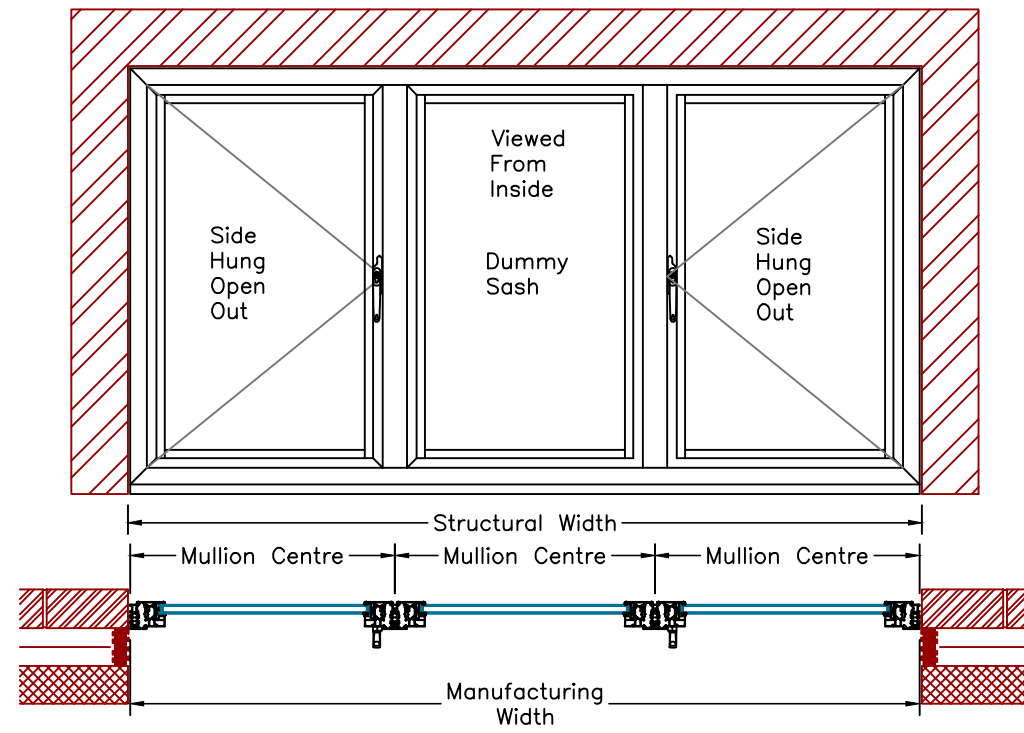

Product Technical Manual

Windows | SEF Casement

VER SUN0118-1

Style E4

Style E5

Style E6

Style E7

Style E8

Head Track
No Trickle Vent

Head Track
Trickle Vent

Jamb no
Handle

Jamb With
Handle

Jamb With
42mm Add-on

Mullion No
Handle

Mullion With
Handle

Opening Sash
Connecting to
Fixed Frame