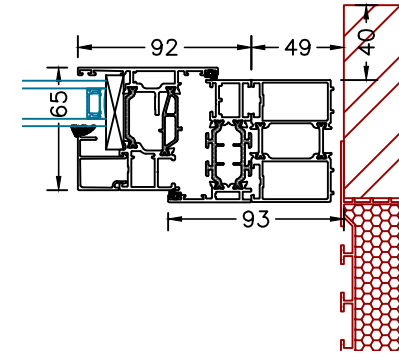

Head Track
No Trickle Vent

Head Track
Trickle Vent

Jamb no
Handle

Jamb With
Handle

Jamb With
42mm Add-on

Mullion No
Handle

Mullion With
Handle

Opening Sash
Connecting to
Fixed Frame