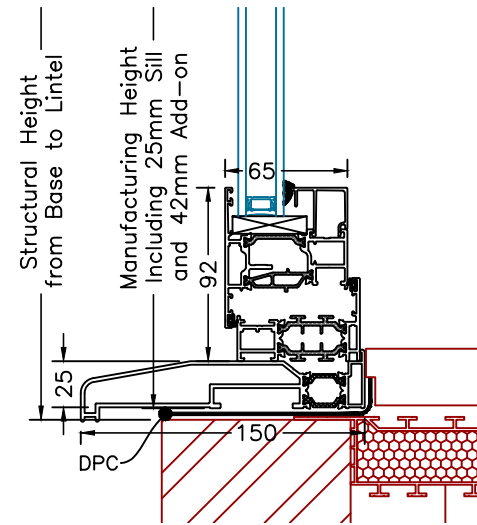

Style E9

Style E10

Style E11

Style E12

Style E13

Style E14

Option 1

Option 2

Head Track
No Trickle Vent

Head Track
Trickle Vent

Jamb no
Handle

Jamb With
Handle

Jamb With
42mm Add-on

Mullion No
Handle

Mullion With
Handle

Opening Sash
Connecting to
Fixed Frame