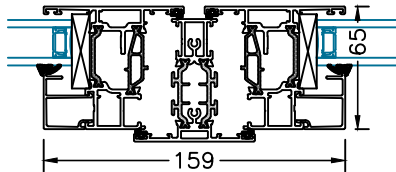

Head Track
No Trickle Vent

Head Track
Trickle Vent

Jamb no
Handle

Jamb With
Handle

Jamb With
42mm Add-on

Mullion No
Handle

Mullion With
Handle

Opening Sash
Connecting to
Fixed Frame