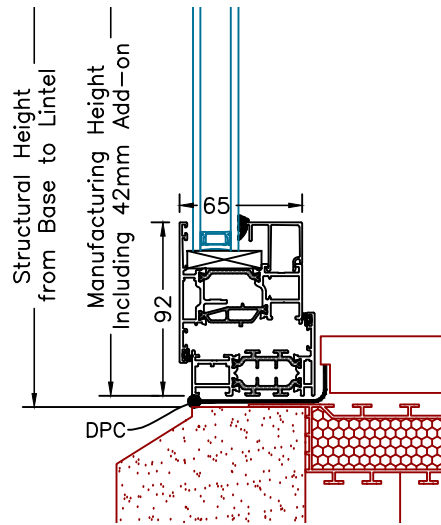

Style E9

Style E10

Style E11

Style E12

Style E13

Style E14

Option 1

Option 2

Head Track
No Trickle Vent

Head Track
Trickle Vent

Jamb no
Handle

Jamb With
Handle

Jamb With
42mm Add-on

Mullion No
Handle

Mullion With
Handle

Opening Sash
Connecting to
Fixed Frame