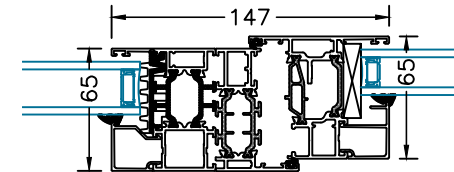

Head Track
No Trickle Vent

Head Track
Trickle Vent

Jamb no
Handle

Jamb With
Handle

Jamb With
42mm Add-on

Mullion No
Handle

Mullion With
Handle

Opening Sash
Connecting to
Fixed Frame