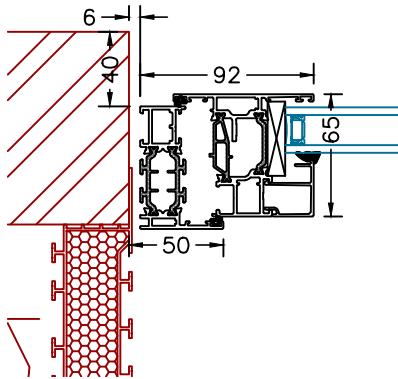

Style E9

Style E10

Style E11

Style E12

Style E13

Style E14

Option 1

Option 2

Head Track
No Trickle Vent

Head Track
Trickle Vent

Jamb no
Handle

Jamb With
Handle

Jamb With
42mm Add-on

Mullion No
Handle

Mullion With
Handle

Opening Sash
Connecting to
Fixed Frame